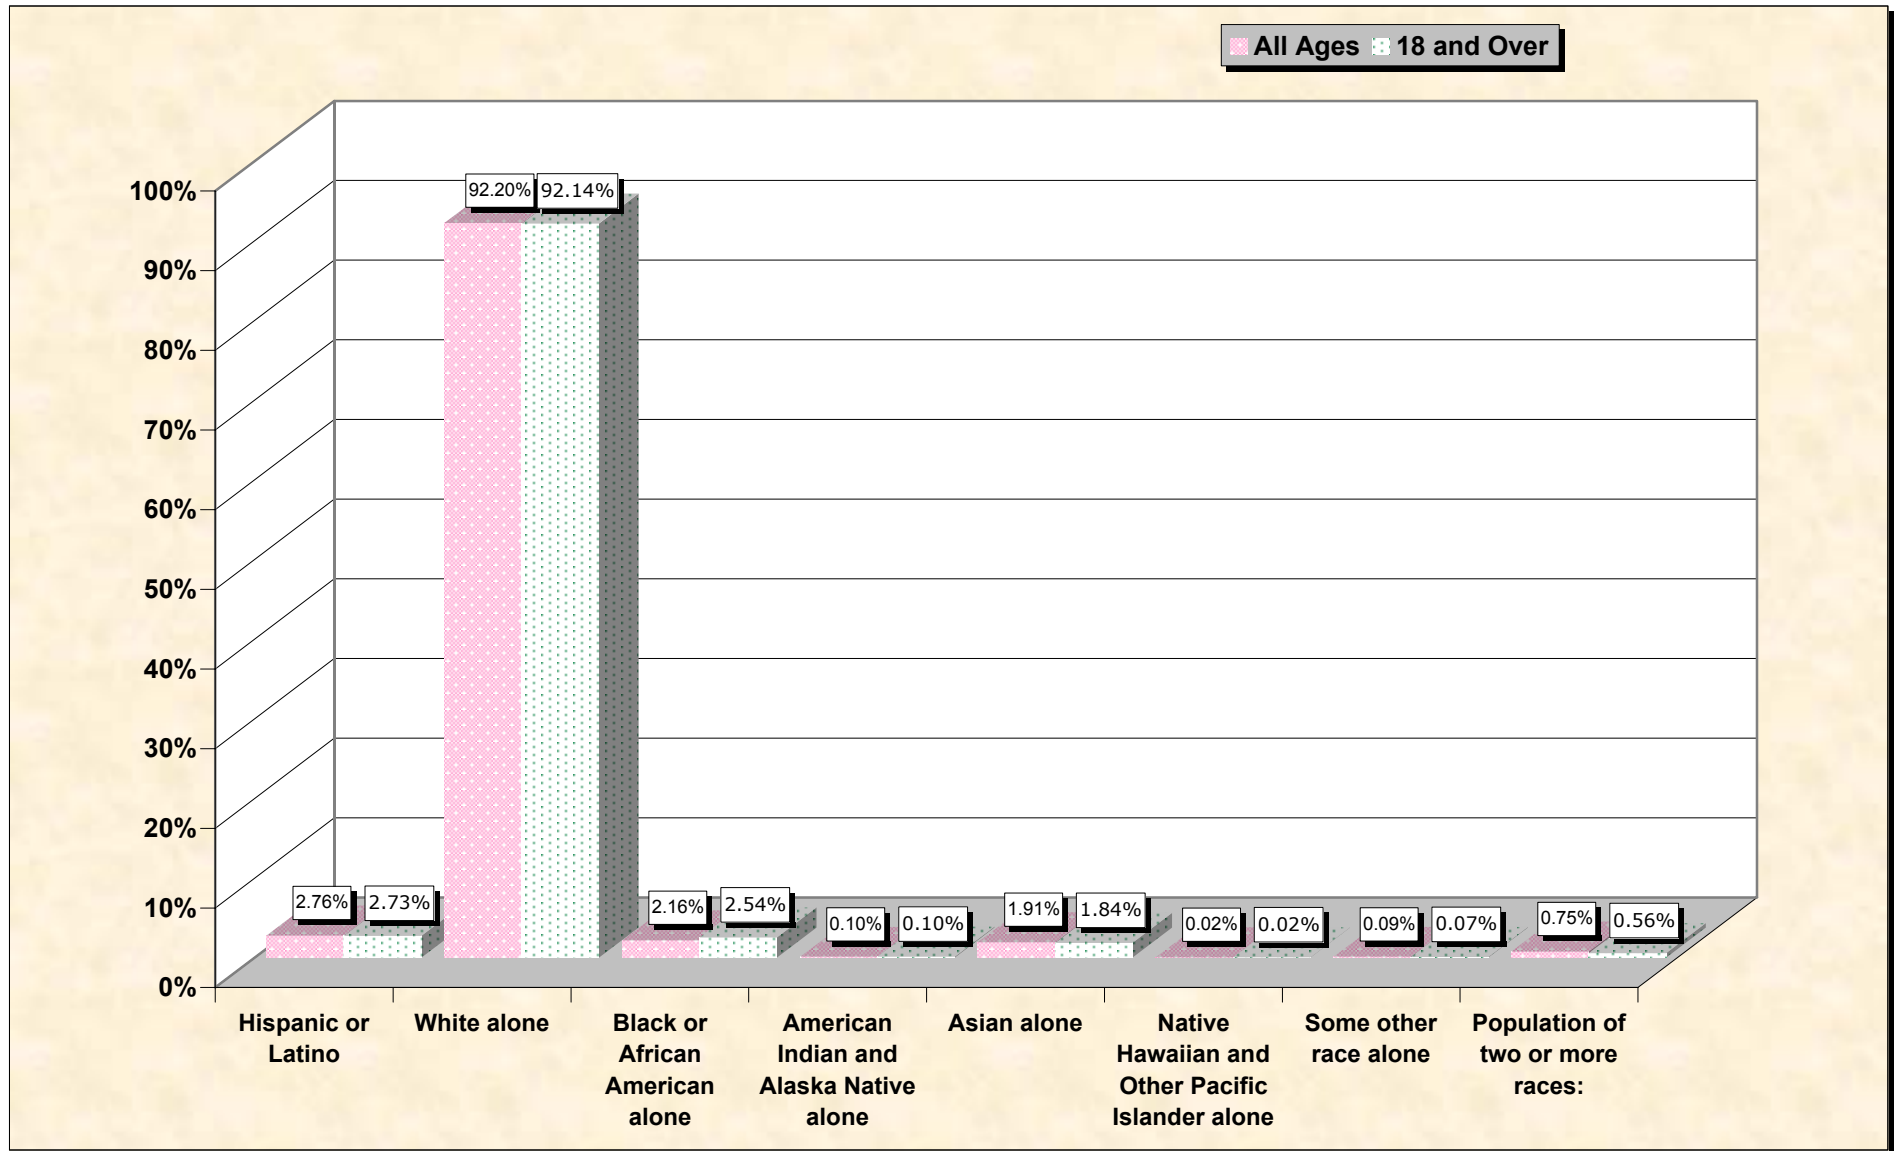

Source: Data Set: Census 2000 Redistricting Data (Public Law 94-171) Summary File. PL2. HISPANIC OR LATINO, AND NOT HISPANIC OR LATINO BY RACE [73] - Universe: Total population; PL4. HISPANIC OR LATINO, AND NOT HISPANIC OR LATINO BY RACE FOR THE POPULATION 18 YEARS AND OVER [73] - Universe: Total population 18 years and over

source data for Chart

HISPANIC OR LATINO, AND NOT HISPANIC OR LATINO BY RACE

Hunterdon County, New Jersey	
Total:	121,989
Hispanic or Latino	3,371
Not Hispanic or Latino:	118,618
Population of one race:	117,704
White alone	112,473
Black or African American alone	2,638
American Indian and Alaska Native alone	119
Asian alone	2,332
Native Hawaiian and Other Pacific Islander alone	28
Some other race alone	114
Population of two or more races:	914

Source: Data Set: Census 2000 Redistricting Data (Public Law 94-171) Summary File. PL2. HISPANIC OR LATINO, AND NOT HISPANIC OR LATINO BY RACE [73] - Universe: Total population

HISPANIC OR LATINO, AND NOT HISPANIC OR LATINO BY RACE FOR THE POPULATION 18 YEARS AND OVER

Source: Data Set: Census 2000 Redistricting Data (Public Law 94-171) Summary File. PL4. HISPANIC OR LATINO, AND NOT HISPANIC OR LATINO BY RACE FOR THE POPULATION 18 YEARS AND OVER [73] - Universe: Total population 18 years and over