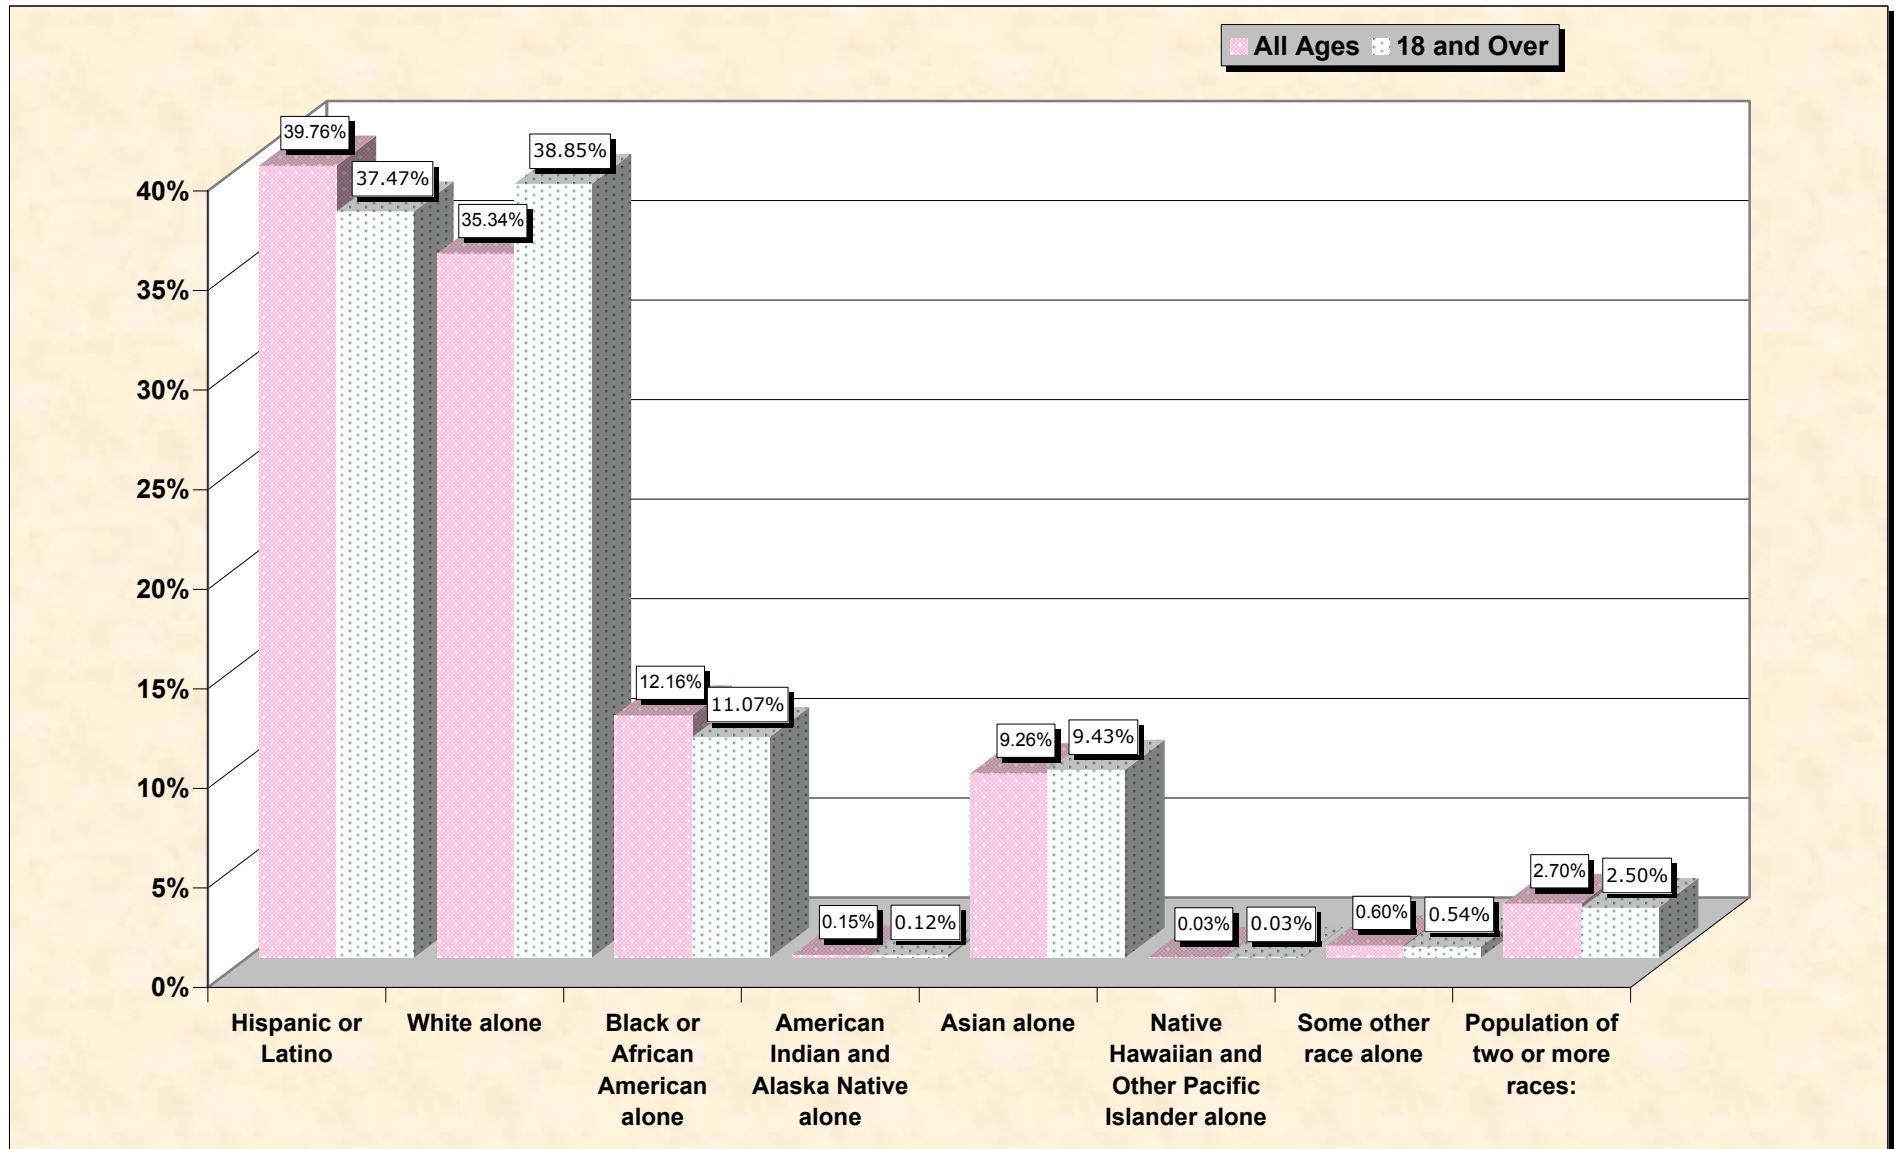

Population by Race or Ethnicity and Age

Hudson County, New Jersey

Data Set: Census 2000 Redistricting Data (Public Law 94-171) Summary File

www.fairdata2000.com

[3-Oct-02](#)

Hispanic or Latino, and not Hispanic by Race and Age Hudson County, New Jersey

Source: Data Set: Census 2000 Redistricting Data (Public Law 94-171) Summary File. PL2. HISPANIC OR LATINO, AND NOT HISPANIC OR LATINO BY RACE [73] - Universe: Total population; PL4. HISPANIC OR LATINO, AND NOT HISPANIC OR LATINO BY RACE FOR THE POPULATION 18 YEARS AND OVER [73] - Universe: Total population 18 years and over

source data for Chart

HISPANIC OR LATINO, AND NOT HISPANIC OR LATINO BY RACE

Hudson County, New Jersey	
Total:	608,975
Hispanic or Latino	242,123
Not Hispanic or Latino:	366,852
Population of one race:	350,394
White alone	215,216
Black or African American alone	74,040
American Indian and Alaska Native alone	902
Asian alone	56,370
Native Hawaiian and Other Pacific Islander alone	208
Some other race alone	3,658
Population of two or more races:	16,458

Source: Data Set: Census 2000 Redistricting Data (Public Law 94-171) Summary File. PL2. HISPANIC OR LATINO, AND NOT HISPANIC OR LATINO BY RACE [73] - Universe: Total population

HISPANIC OR LATINO, AND NOT HISPANIC OR LATINO BY RACE FOR THE POPULATION 18 YEARS AND OVER