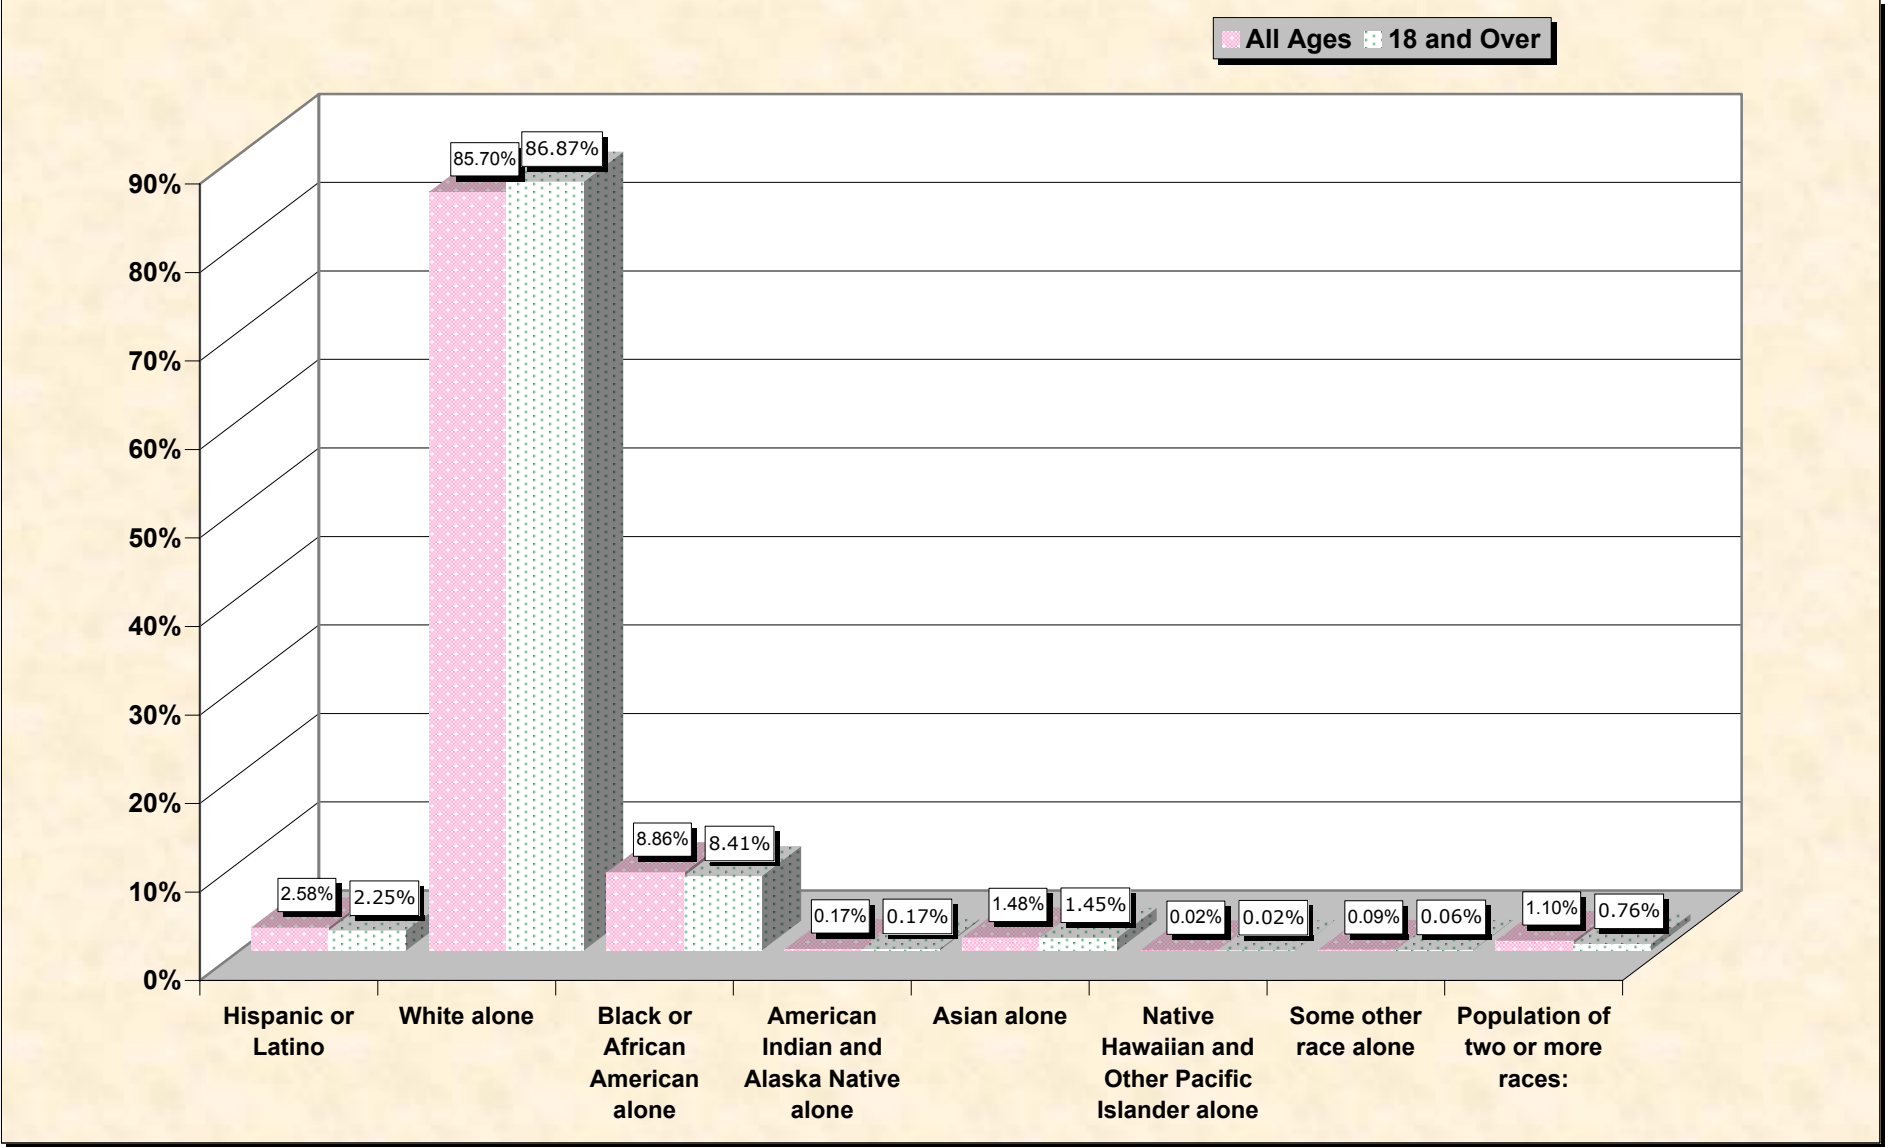

Population by Race or Ethnicity and Age

Gloucester County, New Jersey

Data Set: Census 2000 Redistricting Data (Public Law 94-171) Summary File

www.fairdata2000.com

[3-Oct-02](#)

Hispanic or Latino, and not Hispanic by Race and Age Gloucester County, New Jersey

Source: Data Set: Census 2000 Redistricting Data (Public Law 94-171) Summary File. PL2. HISPANIC OR LATINO, AND NOT HISPANIC OR LATINO BY RACE [73] - Universe: Total population; PL4. HISPANIC OR LATINO, AND NOT HISPANIC OR LATINO BY RACE FOR THE POPULATION 18 YEARS AND OVER [73] - Universe: Total population 18 years and over

source data for Chart

HISPANIC OR LATINO, AND NOT HISPANIC OR LATINO BY RACE

Gloucester County, New Jersey	
Total:	254,673
Hispanic or Latino	6,583
Not Hispanic or Latino:	248,090
Population of one race:	245,294
White alone	218,262
Black or African American alone	22,562
American Indian and Alaska Native alone	426
Asian alone	3,763
Native Hawaiian and Other Pacific Islander alone	60
Some other race alone	221
Population of two or more races:	2,796

Gloucester County, New Jersey	
Total:	187,544
Hispanic or Latino	4,229
Not Hispanic or Latino:	183,315
Population of one race:	181,892
White alone	162,923
Black or African American alone	15,781
American Indian and Alaska Native alone	320
Asian alone	2,718
Native Hawaiian and Other Pacific Islander alone	40
Some other race alone	110
Population of two or more races:	1,423