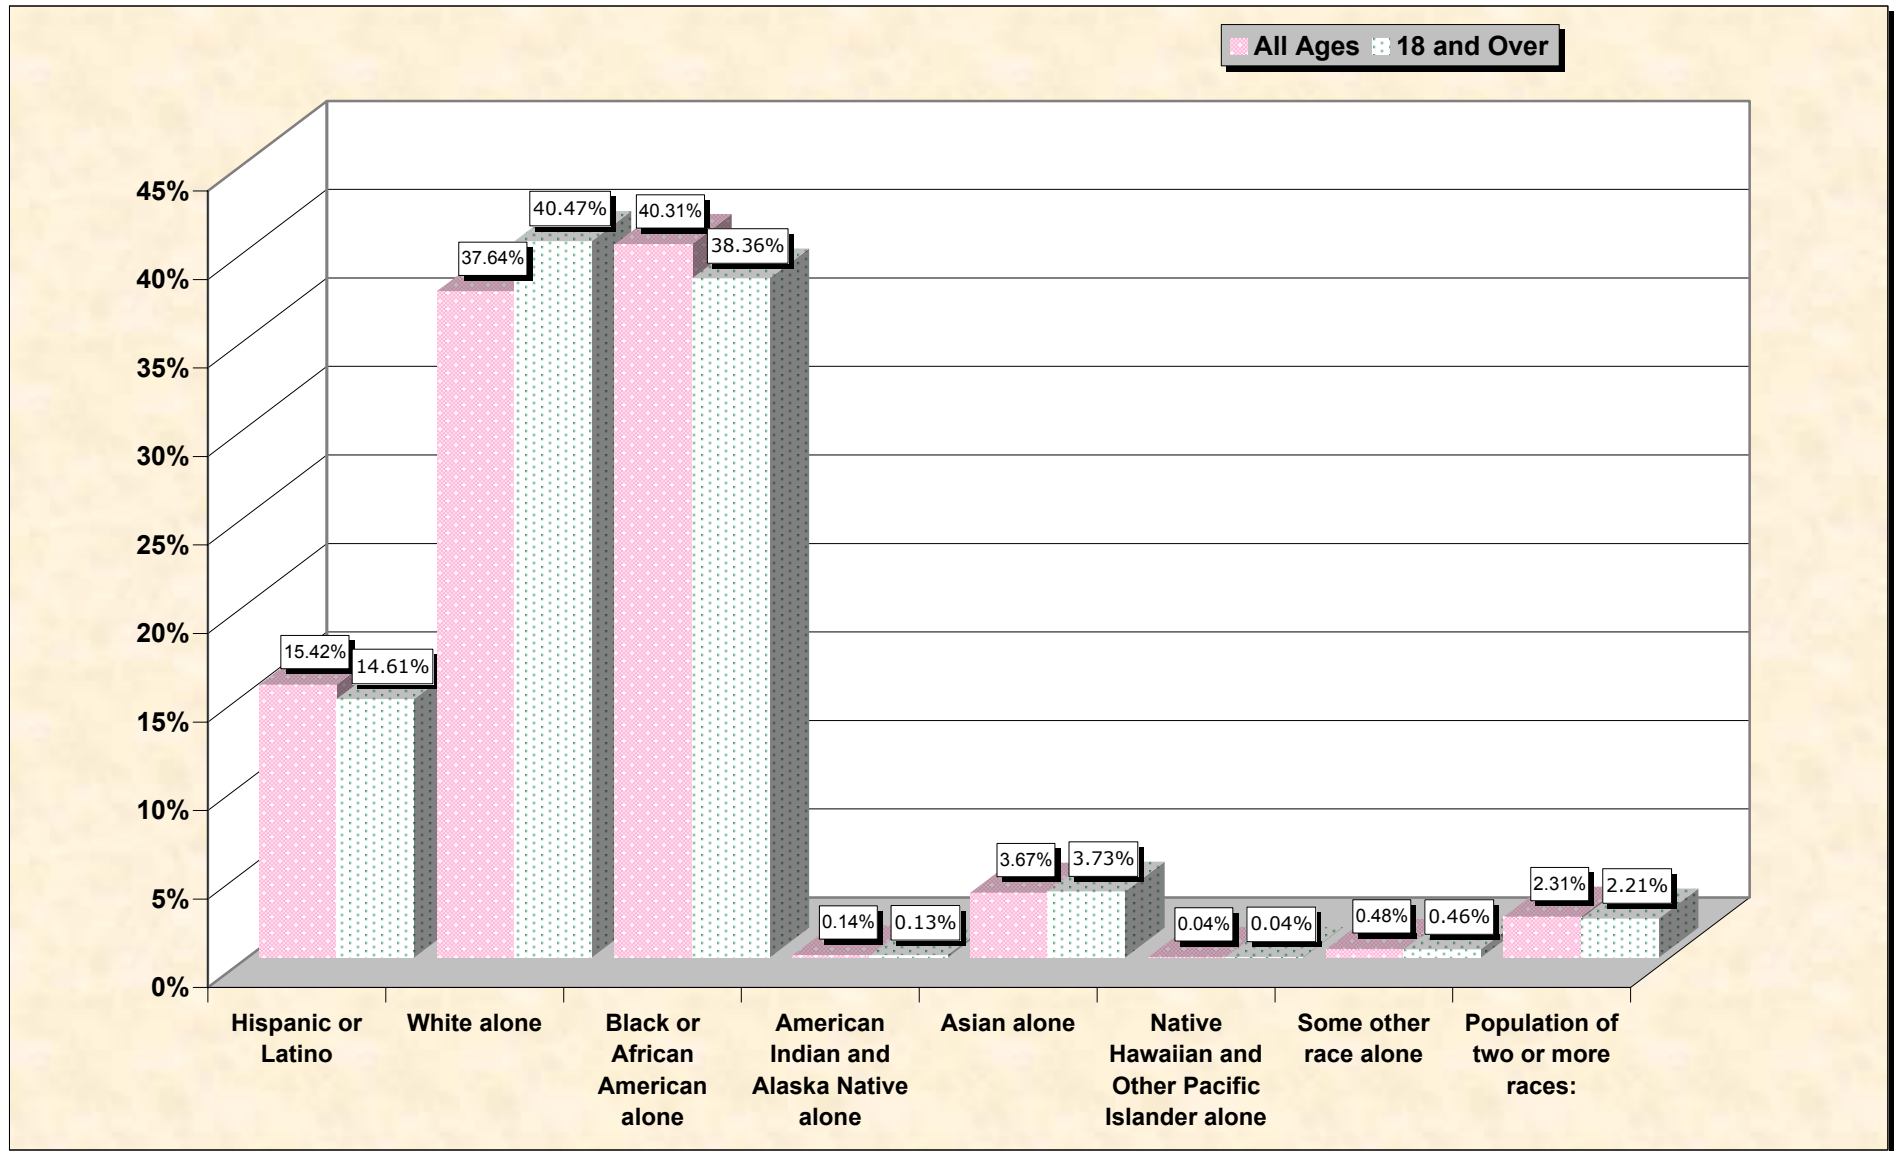

# Population by Race or Ethnicity and Age

# Hispanic or Latino, and not Hispanic by Race and Age Essex County, New Jersey

Source: Data Set: Census 2000 Redistricting Data (Public Law 94-171) Summary File. PL2. HISPANIC OR LATINO, AND NOT HISPANIC OR LATINO BY RACE [73] - Universe: Total population; PL4. HISPANIC OR LATINO, AND NOT HISPANIC OR LATINO BY RACE FOR THE POPULATION 18 YEARS AND OVER [73] - Universe: Total population 18 years and over

**source data for Chart**

**HISPANIC OR LATINO, AND NOT HISPANIC OR LATINO BY RACE**

<b>Essex County, New Jersey</b>	
Total:	793,633
Hispanic or Latino	122,347
Not Hispanic or Latino:	671,286
Population of one race:	652,952
White alone	298,708
Black or African American alone	319,883
American Indian and Alaska Native alone	1,111
Asian alone	29,141
Native Hawaiian and Other Pacific Islander alone	281
Some other race alone	3,828
Population of two or more races:	18,334

Source: Data Set: Census 2000 Redistricting Data (Public Law 94-171) Summary File. PL2. HISPANIC OR LATINO, AND NOT HISPANIC OR LATINO BY RACE [73] - Universe: Total population

**HISPANIC OR LATINO, AND NOT HISPANIC OR LATINO BY RACE FOR THE POPULATION 18 YEARS AND OVER**