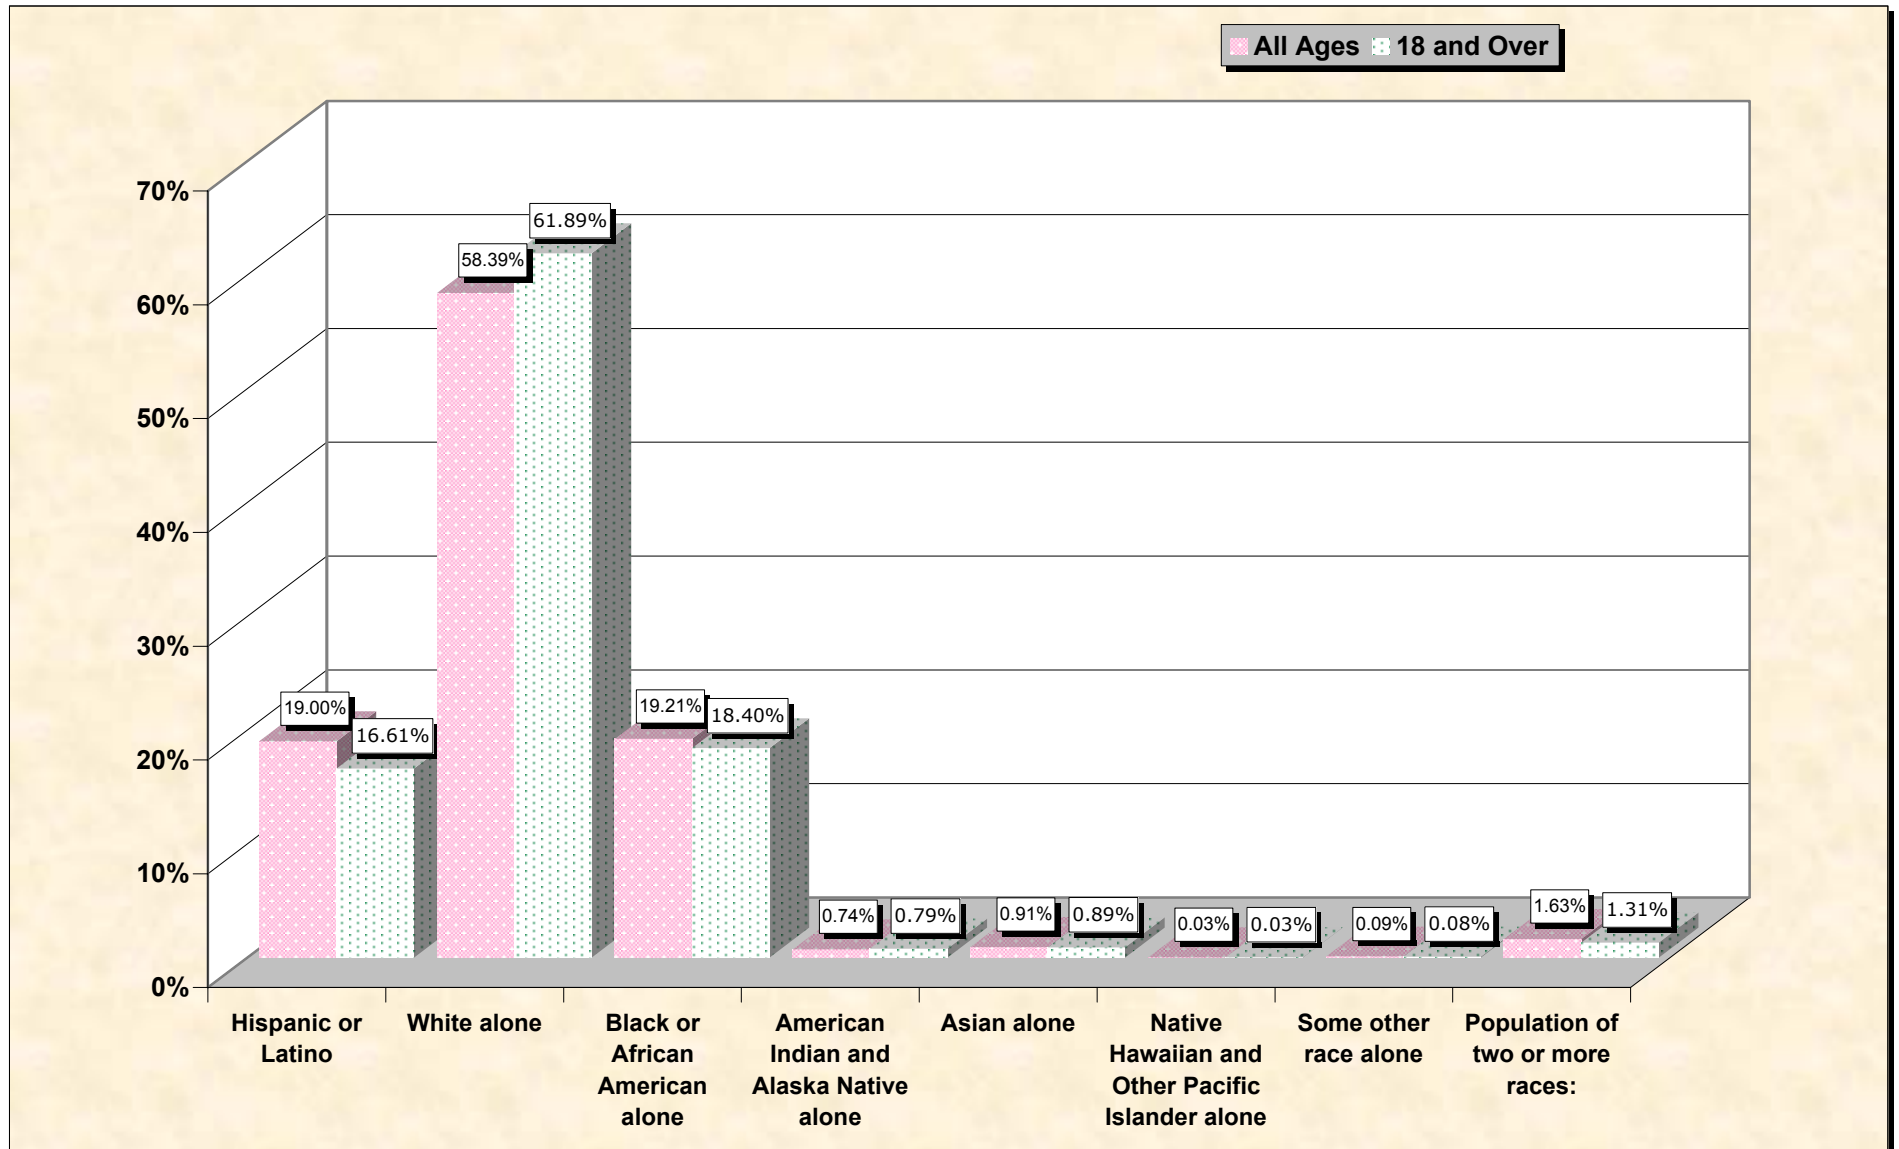

# Population by Race or Ethnicity and Age

# Hispanic or Latino, and not Hispanic by Race and Age Cumberland County, New Jersey

Source: Data Set: Census 2000 Redistricting Data (Public Law 94-171) Summary File. PL2. HISPANIC OR LATINO, AND NOT HISPANIC OR LATINO BY RACE [73] - Universe: Total population; PL4. HISPANIC OR LATINO, AND NOT HISPANIC OR LATINO BY RACE FOR THE POPULATION 18 YEARS AND OVER [73] - Universe: Total population 18 years and over

Source: Data Set: Census 2000 Redistricting Data (Public Law 94-171) Summary File. PL2. HISPANIC OR LATINO, AND NOT HISPANIC OR LATINO BY RACE [73] - Universe: Total population

**HISPANIC OR LATINO, AND NOT HISPANIC OR LATINO BY RACE FOR THE POPULATION 18 YEARS AND OVER**

Source: Data Set: Census 2000 Redistricting Data (Public Law 94-171) Summary File. PL4. HISPANIC OR LATINO, AND NOT HISPANIC OR LATINO BY RACE FOR THE POPULATION 18 YEARS AND OVER [73] - Universe: Total population 18 years and over