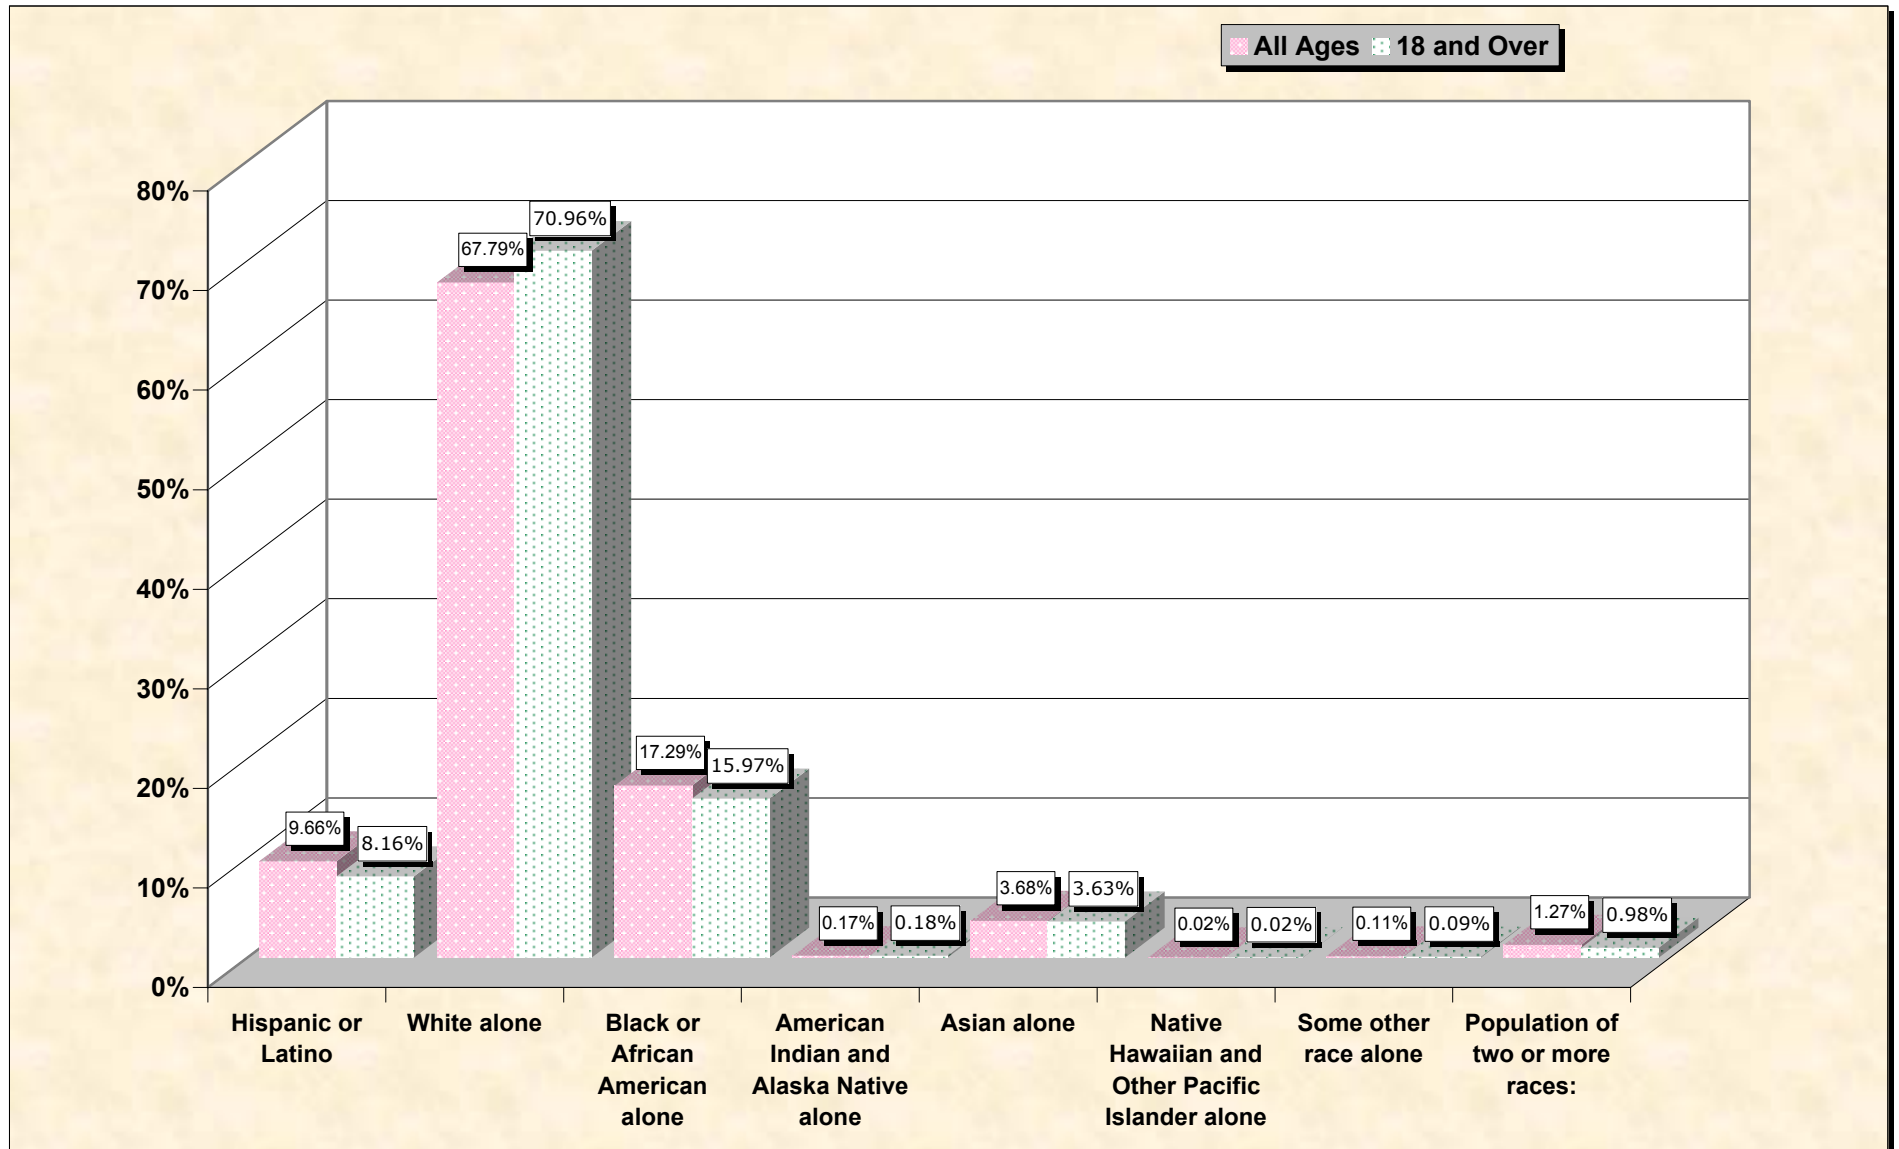

Population by Race or Ethnicity and Age

Camden County, New Jersey

Data Set: Census 2000 Redistricting Data (Public Law 94-171) Summary File

www.fairdata2000.com

[3-Oct-02](#)

Hispanic or Latino, and not Hispanic by Race and Age Camden County, New Jersey

Source: Data Set: Census 2000 Redistricting Data (Public Law 94-171) Summary File. PL2. HISPANIC OR LATINO, AND NOT HISPANIC OR LATINO BY RACE [73] - Universe: Total population; PL4. HISPANIC OR LATINO, AND NOT HISPANIC OR LATINO BY RACE FOR THE POPULATION 18 YEARS AND OVER [73] - Universe: Total population 18 years and over

source data for Chart

HISPANIC OR LATINO, AND NOT HISPANIC OR LATINO BY RACE

Camden County, New Jersey	
Total:	508,932
Hispanic or Latino	49,166
Not Hispanic or Latino:	459,766
Population of one race:	453,296
White alone	344,998
Black or African American alone	88,017
American Indian and Alaska Native alone	875
Asian alone	18,710
Native Hawaiian and Other Pacific Islander alone	123
Some other race alone	573
Population of two or more races:	6,470

Source: Data Set: Census 2000 Redistricting Data (Public Law 94-171) Summary File. PL2. HISPANIC OR LATINO, AND NOT HISPANIC OR LATINO BY RACE [73] - Universe: Total population

HISPANIC OR LATINO, AND NOT HISPANIC OR LATINO BY RACE FOR THE POPULATION 18 YEARS AND OVER