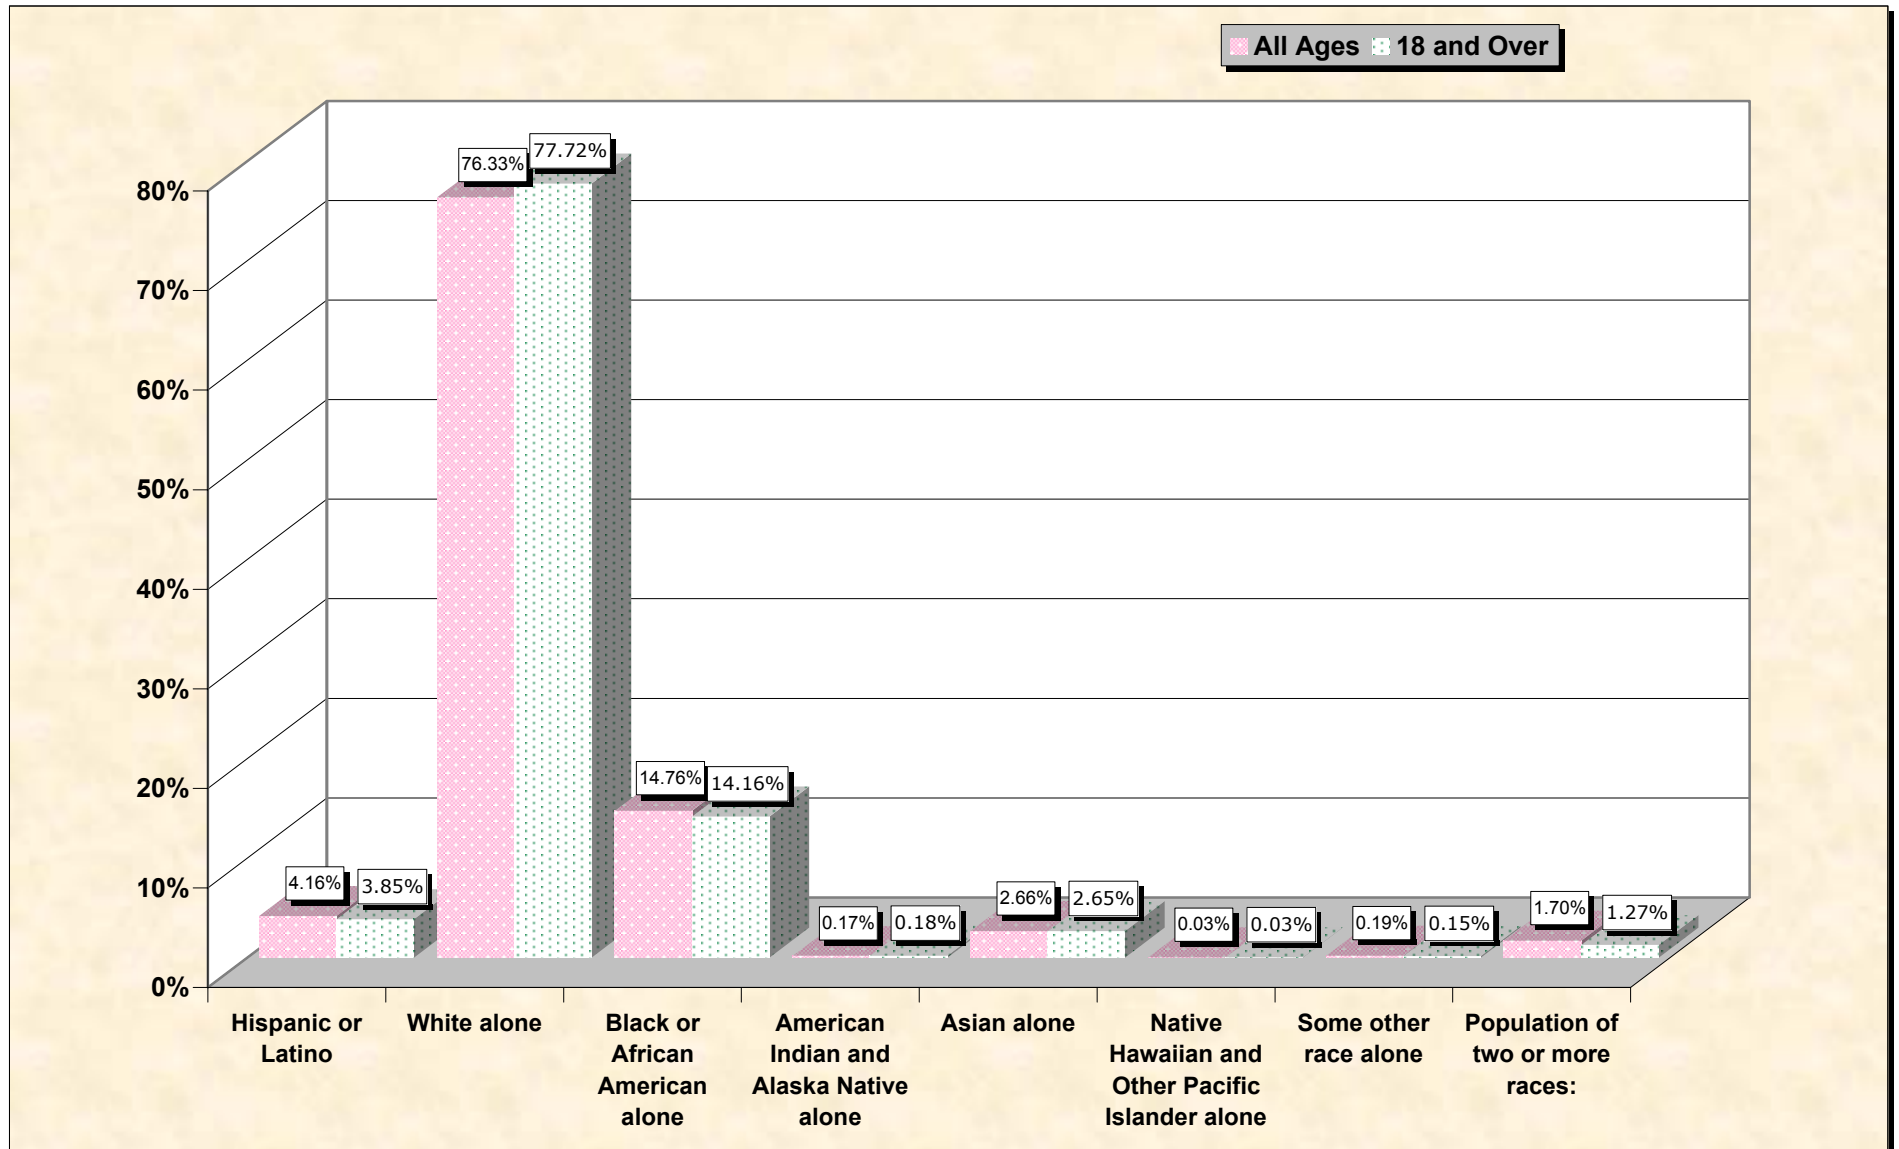

Population by Race or Ethnicity and Age

Burlington County, New Jersey

Data Set: Census 2000 Redistricting Data (Public Law 94-171) Summary File

www.fairdata2000.com

[3-Oct-02](#)

Hispanic or Latino, and not Hispanic by Race and Age Burlington County, New Jersey

Source: Data Set: Census 2000 Redistricting Data (Public Law 94-171) Summary File. PL2. HISPANIC OR LATINO, AND NOT HISPANIC OR LATINO BY RACE [73] - Universe: Total population; PL4. HISPANIC OR LATINO, AND NOT HISPANIC OR LATINO BY RACE FOR THE POPULATION 18 YEARS AND OVER [73] - Universe: Total population 18 years and over

source data for Chart

HISPANIC OR LATINO, AND NOT HISPANIC OR LATINO BY RACE

| Burlington County, New Jersey | |
|--|---------|
| Total: | 423,394 |
| Hispanic or Latino | 17,632 |
| Not Hispanic or Latino: | 405,762 |
| Population of one race: | 398,568 |
| White alone | 323,171 |
| Black or African American alone | 62,476 |
| American Indian and Alaska Native alone | 739 |
| Asian alone | 11,281 |
| Native Hawaiian and Other Pacific Islander alone | 110 |
| Some other race alone | 791 |
| Population of two or more races: | 7,194 |

Source: Data Set: Census 2000 Redistricting Data (Public Law 94-171) Summary File. PL2. HISPANIC OR LATINO, AND NOT HISPANIC OR LATINO BY RACE [73] - Universe: Total population

HISPANIC OR LATINO, AND NOT HISPANIC OR LATINO BY RACE FOR THE POPULATION 18 YEARS AND OVER