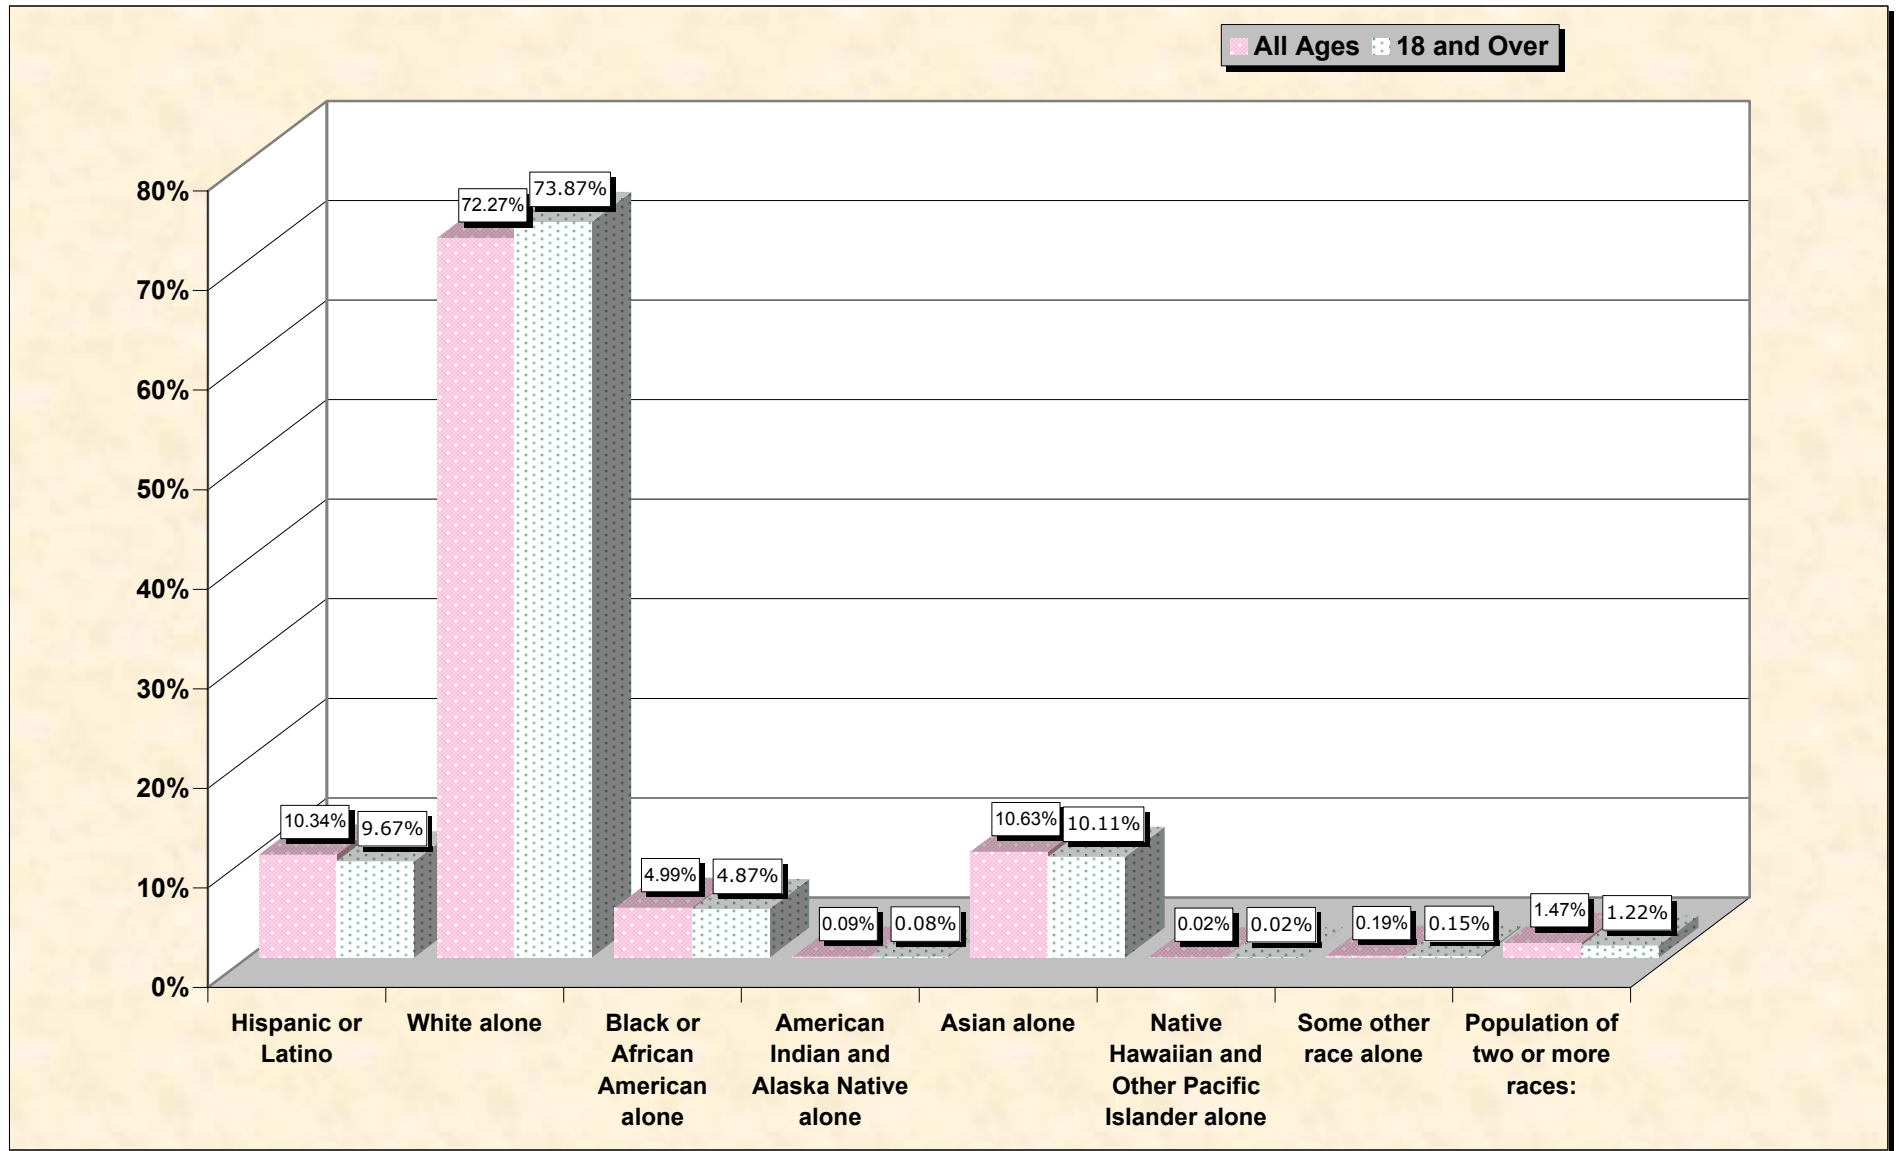

# Population by Race or Ethnicity and Age

## Bergen County, New Jersey

**Data Set: Census 2000 Redistricting Data (Public Law 94-171) Summary File**

[www.fairdata2000.com](http://www.fairdata2000.com)

[3-Oct-02](#)

# Hispanic or Latino, and not Hispanic by Race and Age Bergen County, New Jersey

Source: Data Set: Census 2000 Redistricting Data (Public Law 94-171) Summary File. PL2. HISPANIC OR LATINO, AND NOT HISPANIC OR LATINO BY RACE [73] - Universe: Total population; PL4. HISPANIC OR LATINO, AND NOT HISPANIC OR LATINO BY RACE FOR THE POPULATION 18 YEARS AND OVER [73] - Universe: Total population 18 years and over

Source: Data Set: Census 2000 Redistricting Data (Public Law 94-171) Summary File. PL2. HISPANIC OR LATINO, AND NOT HISPANIC OR LATINO BY RACE [73] - Universe: Total population

**HISPANIC OR LATINO, AND NOT HISPANIC OR LATINO BY RACE FOR THE POPULATION 18 YEARS AND OVER**