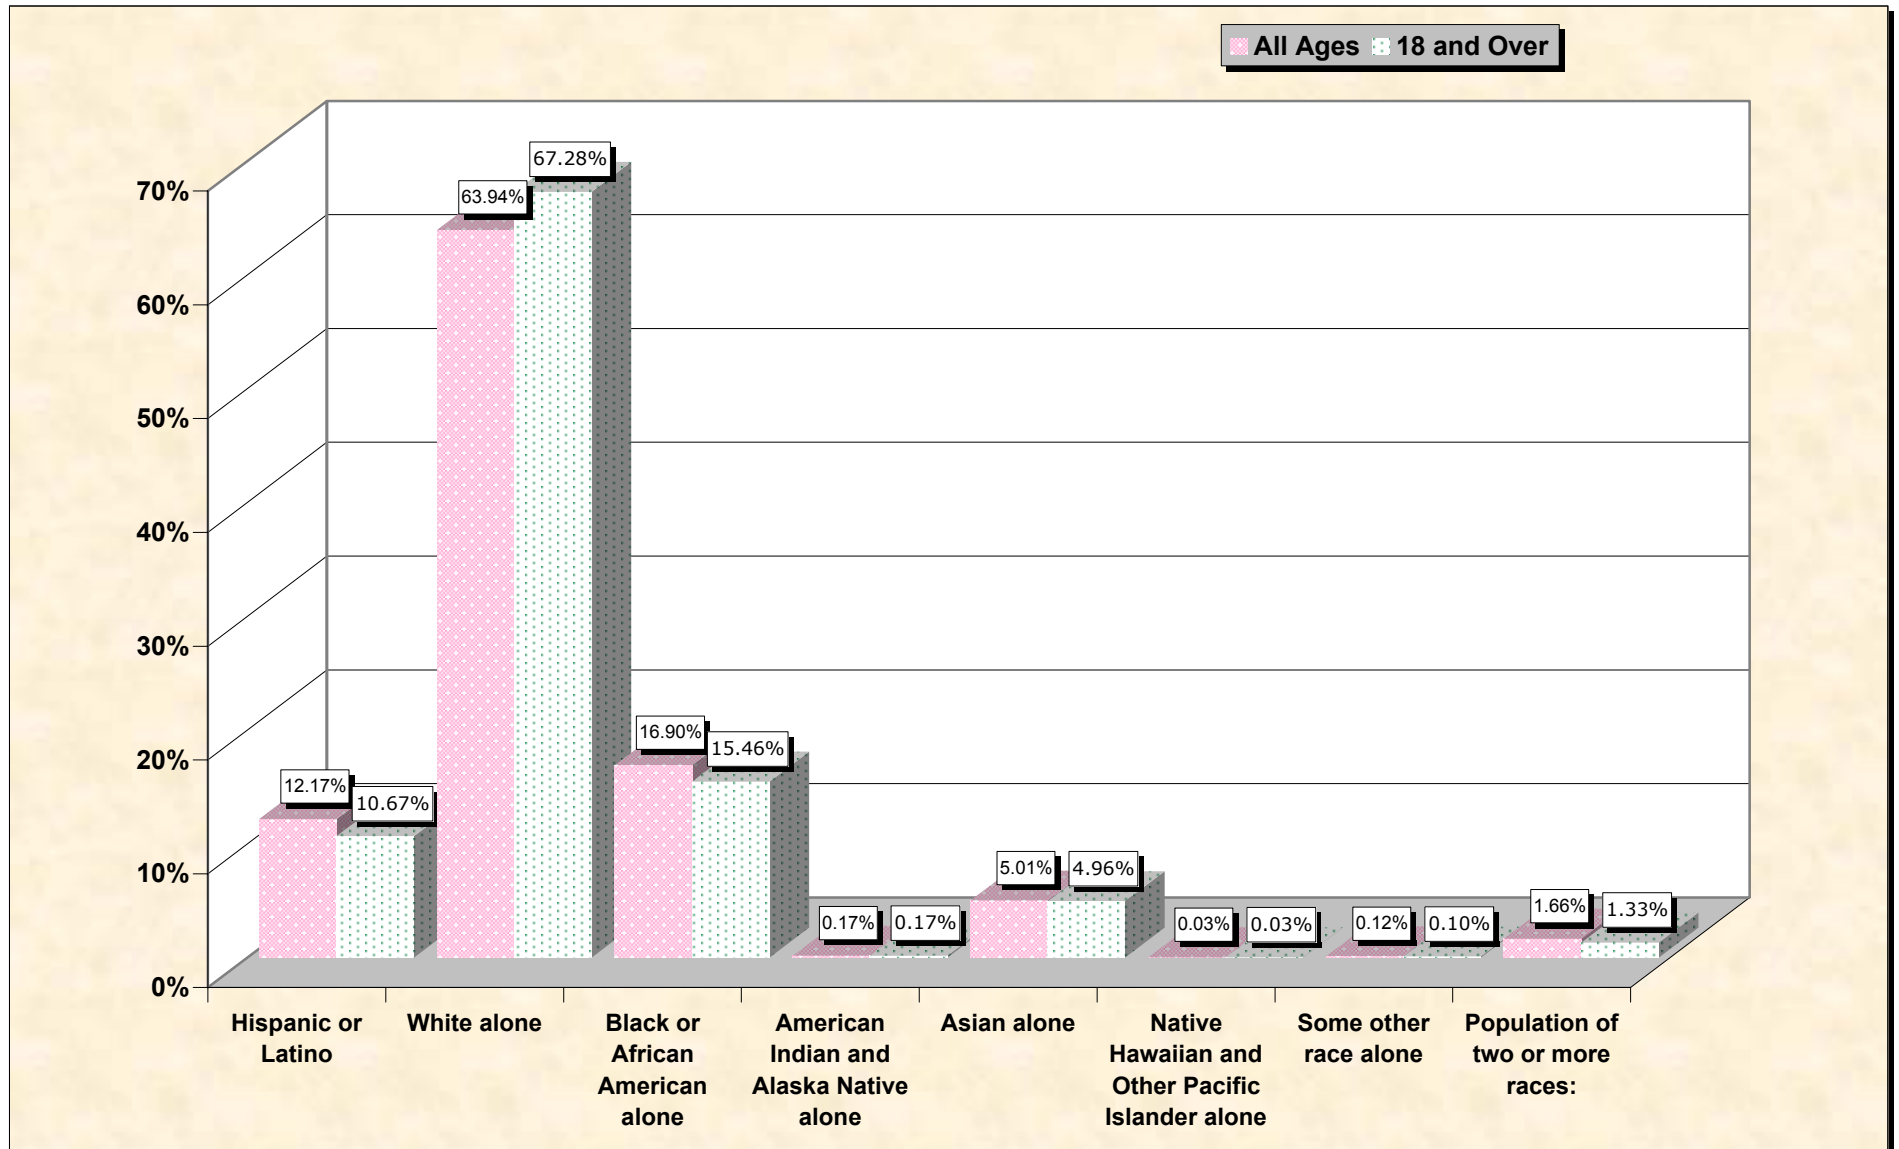

Population by Race or Ethnicity and Age

Atlantic County, New Jersey

Data Set: Census 2000 Redistricting Data (Public Law 94-171) Summary File

www.fairdata2000.com

[3-Oct-02](#)

Hispanic or Latino, and not Hispanic by Race and Age Atlantic County, New Jersey

Source: Data Set: Census 2000 Redistricting Data (Public Law 94-171) Summary File. PL2. HISPANIC OR LATINO, AND NOT HISPANIC OR LATINO BY RACE [73] - Universe: Total population; PL4. HISPANIC OR LATINO, AND NOT HISPANIC OR LATINO BY RACE FOR THE POPULATION 18 YEARS AND OVER [73] - Universe: Total population 18 years and over

source data for Chart

HISPANIC OR LATINO, AND NOT HISPANIC OR LATINO BY RACE

Atlantic County, New Jersey	
Total:	252,552
Hispanic or Latino	30,729
Not Hispanic or Latino:	221,823
Population of one race:	217,633
White alone	161,486
Black or African American alone	42,691
American Indian and Alaska Native alone	419
Asian alone	12,662
Native Hawaiian and Other Pacific Islander alone	77
Some other race alone	298
Population of two or more races:	4,190

Source: Data Set: Census 2000 Redistricting Data (Public Law 94-171) Summary File. PL2. HISPANIC OR LATINO, AND NOT HISPANIC OR LATINO BY RACE [73] - Universe: Total population

HISPANIC OR LATINO, AND NOT HISPANIC OR LATINO BY RACE FOR THE POPULATION 18 YEARS AND OVER