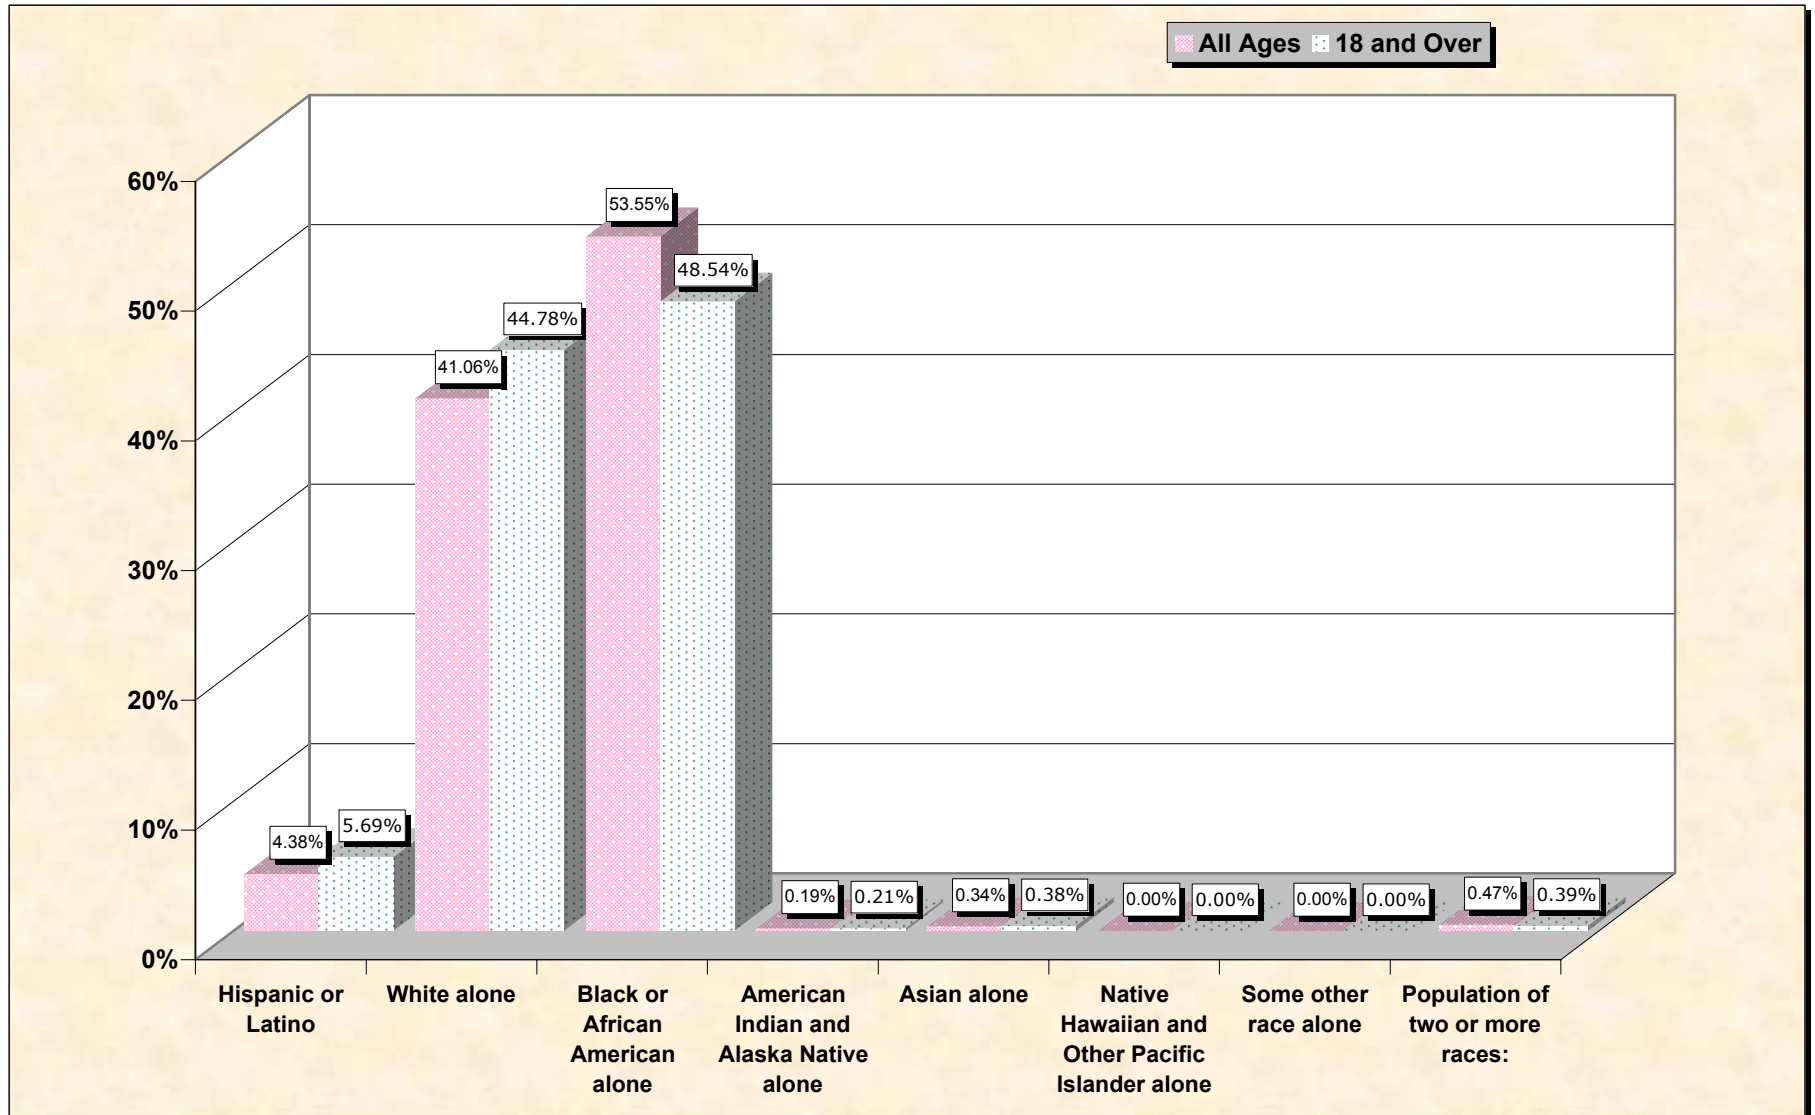

# Population by Race or Ethnicity and Age

## Yazoo County, Mississippi

**Data Set: Census 2000 Redistricting Data (Public Law 94-171) Summary File**

[www.fairdata2000.com](http://www.fairdata2000.com)

[3-Oct-02](#)

# Hispanic or Latino, and not Hispanic by Race and Age Yazoo County, Mississippi

Source: Data Set: Census 2000 Redistricting Data (Public Law 94-171) Summary File. PL2. HISPANIC OR LATINO, AND NOT HISPANIC OR LATINO BY RACE [73] - Universe: Total population; PL4. HISPANIC OR LATINO, AND NOT HISPANIC OR LATINO BY RACE FOR THE POPULATION 18 YEARS AND OVER [73] - Universe: Total population 18 years and over

Source: Data Set: Census 2000 Redistricting Data (Public Law 94-171) Summary File. PL2. HISPANIC OR LATINO, AND NOT HISPANIC OR LATINO BY RACE [73] - Universe: Total population

**HISPANIC OR LATINO, AND NOT HISPANIC OR LATINO BY RACE FOR THE POPULATION 18 YEARS AND OVER**