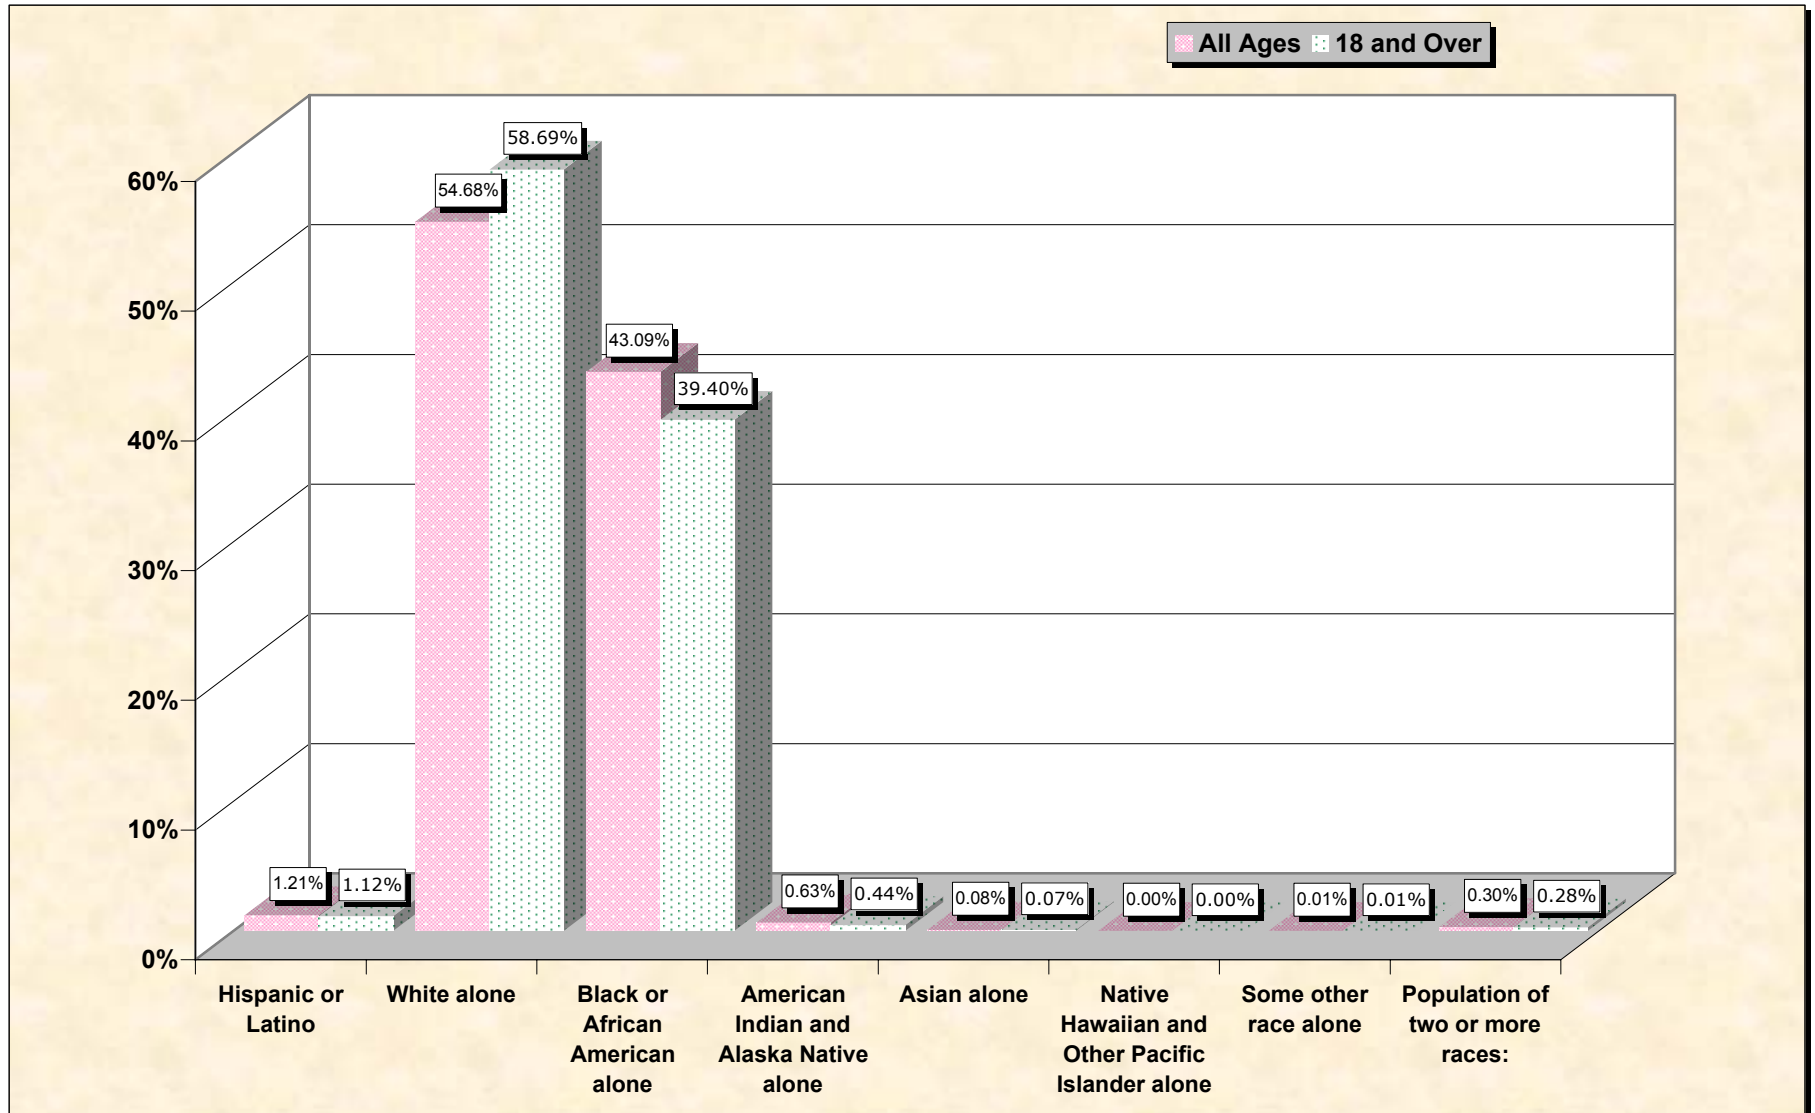

Population by Race or Ethnicity and Age

Winston County, Mississippi

Data Set: Census 2000 Redistricting Data (Public Law 94-171) Summary File

www.fairdata2000.com

[3-Oct-02](#)

Hispanic or Latino, and not Hispanic by Race and Age Winston County, Mississippi

Source: Data Set: Census 2000 Redistricting Data (Public Law 94-171) Summary File. PL2. HISPANIC OR LATINO, AND NOT HISPANIC OR LATINO BY RACE [73] - Universe: Total population; PL4. HISPANIC OR LATINO, AND NOT HISPANIC OR LATINO BY RACE FOR THE POPULATION 18 YEARS AND OVER [73] - Universe: Total population 18 years and over

source data for chart

HISPANIC OR LATINO, AND NOT HISPANIC OR LATINO BY RACE

	Winston County, Mississippi
Total:	20,160
Hispanic or Latino	243
Not Hispanic or Latino:	19,917
Population of one race:	19,857
White alone	11,024
Black or African American alone	8,687
American Indian and Alaska Native alone	128
Asian alone	16
Native Hawaiian and Other Pacific Islander alone	0
Some other race alone	2
Population of two or more races:	60

Source: Data Set: Census 2000 Redistricting Data (Public Law 94-171) Summary File. PL2. HISPANIC OR LATINO, AND NOT HISPANIC OR LATINO BY RACE [73] - Universe: Total population

HISPANIC OR LATINO, AND NOT HISPANIC OR LATINO BY RACE FOR THE POPULATION 18 YEARS AND OVER