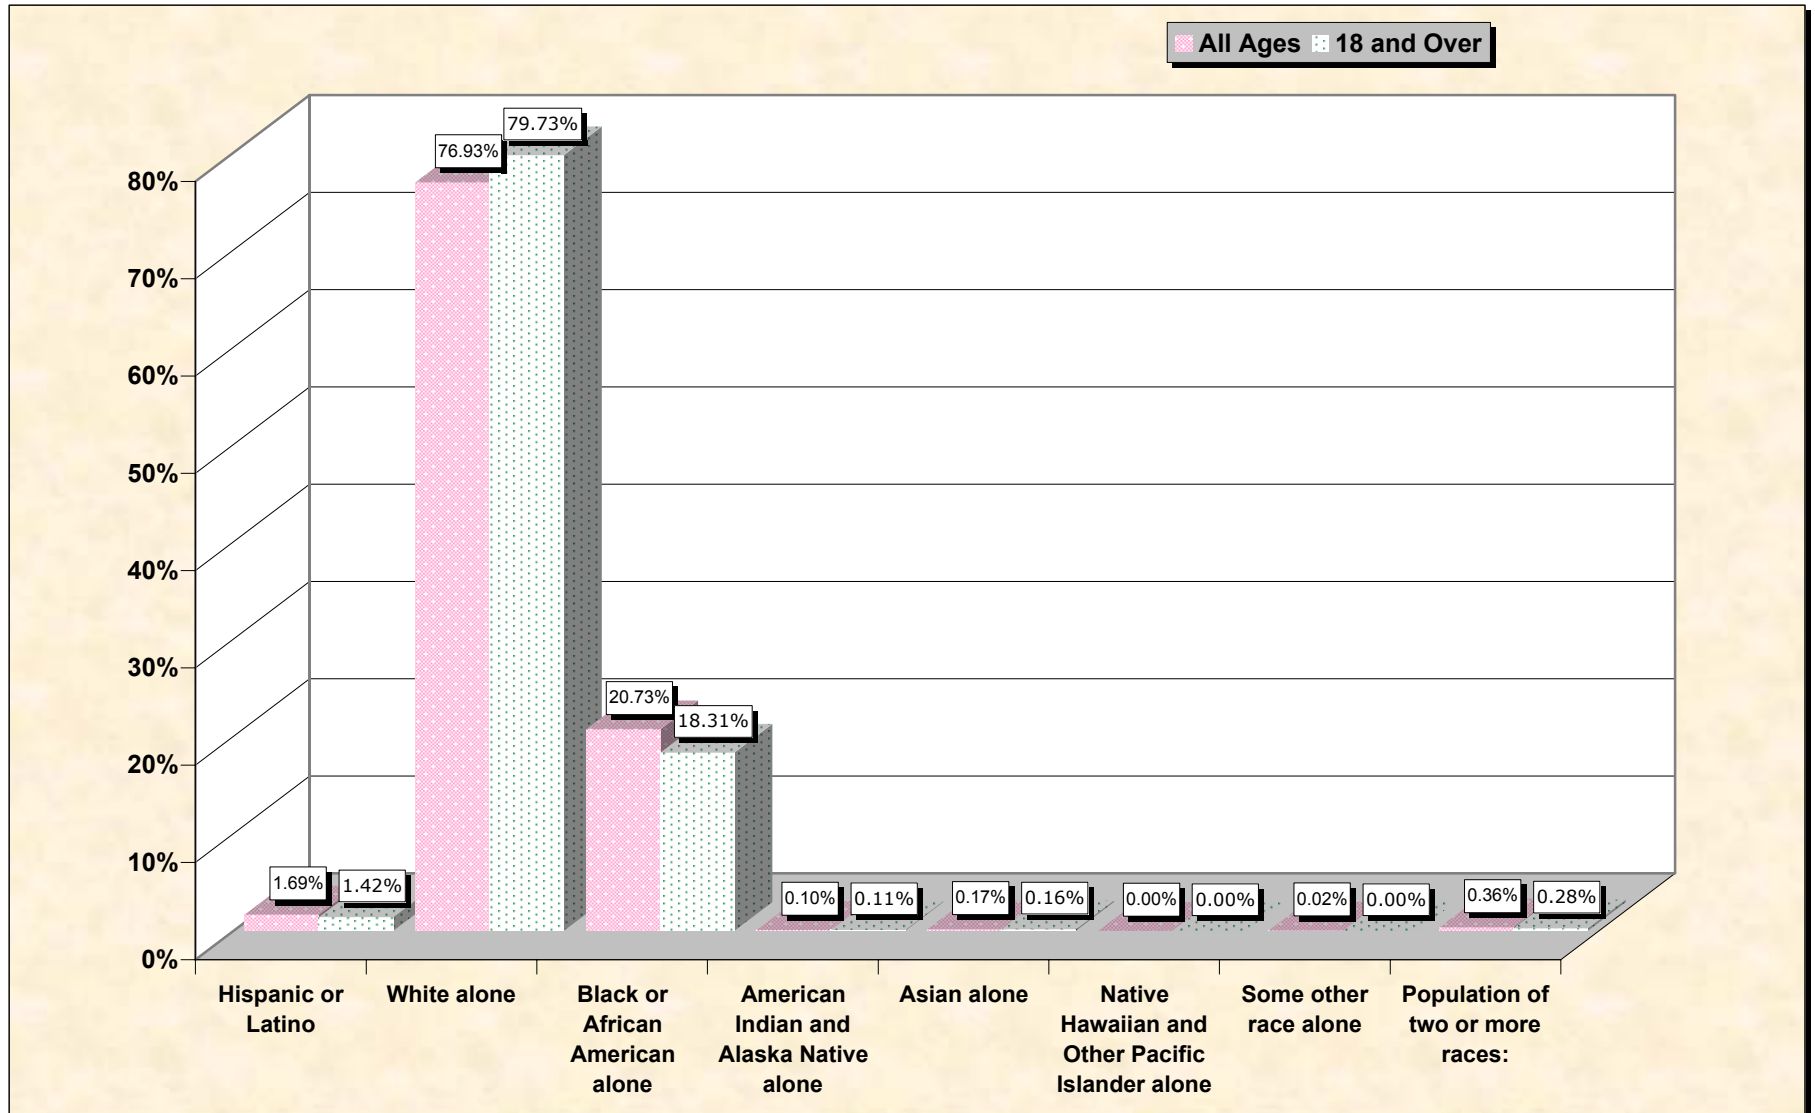

Population by Race or Ethnicity and Age

Webster County, Mississippi

Data Set: Census 2000 Redistricting Data (Public Law 94-171) Summary File

www.fairdata2000.com

[3-Oct-02](#)

Hispanic or Latino, and not Hispanic by Race and Age Webster County, Mississippi

Source: Data Set: Census 2000 Redistricting Data (Public Law 94-171) Summary File. PL2. HISPANIC OR LATINO, AND NOT HISPANIC OR LATINO BY RACE [73] - Universe: Total population; PL4. HISPANIC OR LATINO, AND NOT HISPANIC OR LATINO BY RACE FOR THE POPULATION 18 YEARS AND OVER [73] - Universe: Total population 18 years and over

source data for chart

HISPANIC OR LATINO, AND NOT HISPANIC OR LATINO BY RACE

	Webster County, Mississippi
Total:	10,294
Hispanic or Latino	174
Not Hispanic or Latino:	10,120
Population of one race:	10,083
White alone	7,919
Black or African American alone	2,134
American Indian and Alaska Native alone	10
Asian alone	18
Native Hawaiian and Other Pacific Islander alone	0
Some other race alone	2
Population of two or more races:	37

	Webster County, Mississippi
Total:	7,607
Hispanic or Latino	108
Not Hispanic or Latino:	7,499
Population of one race:	7,478
White alone	6,065
Black or African American alone	1,393
American Indian and Alaska Native alone	8
Asian alone	12
Native Hawaiian and Other Pacific Islander alone	0
Some other race alone	0
Population of two or more races:	21