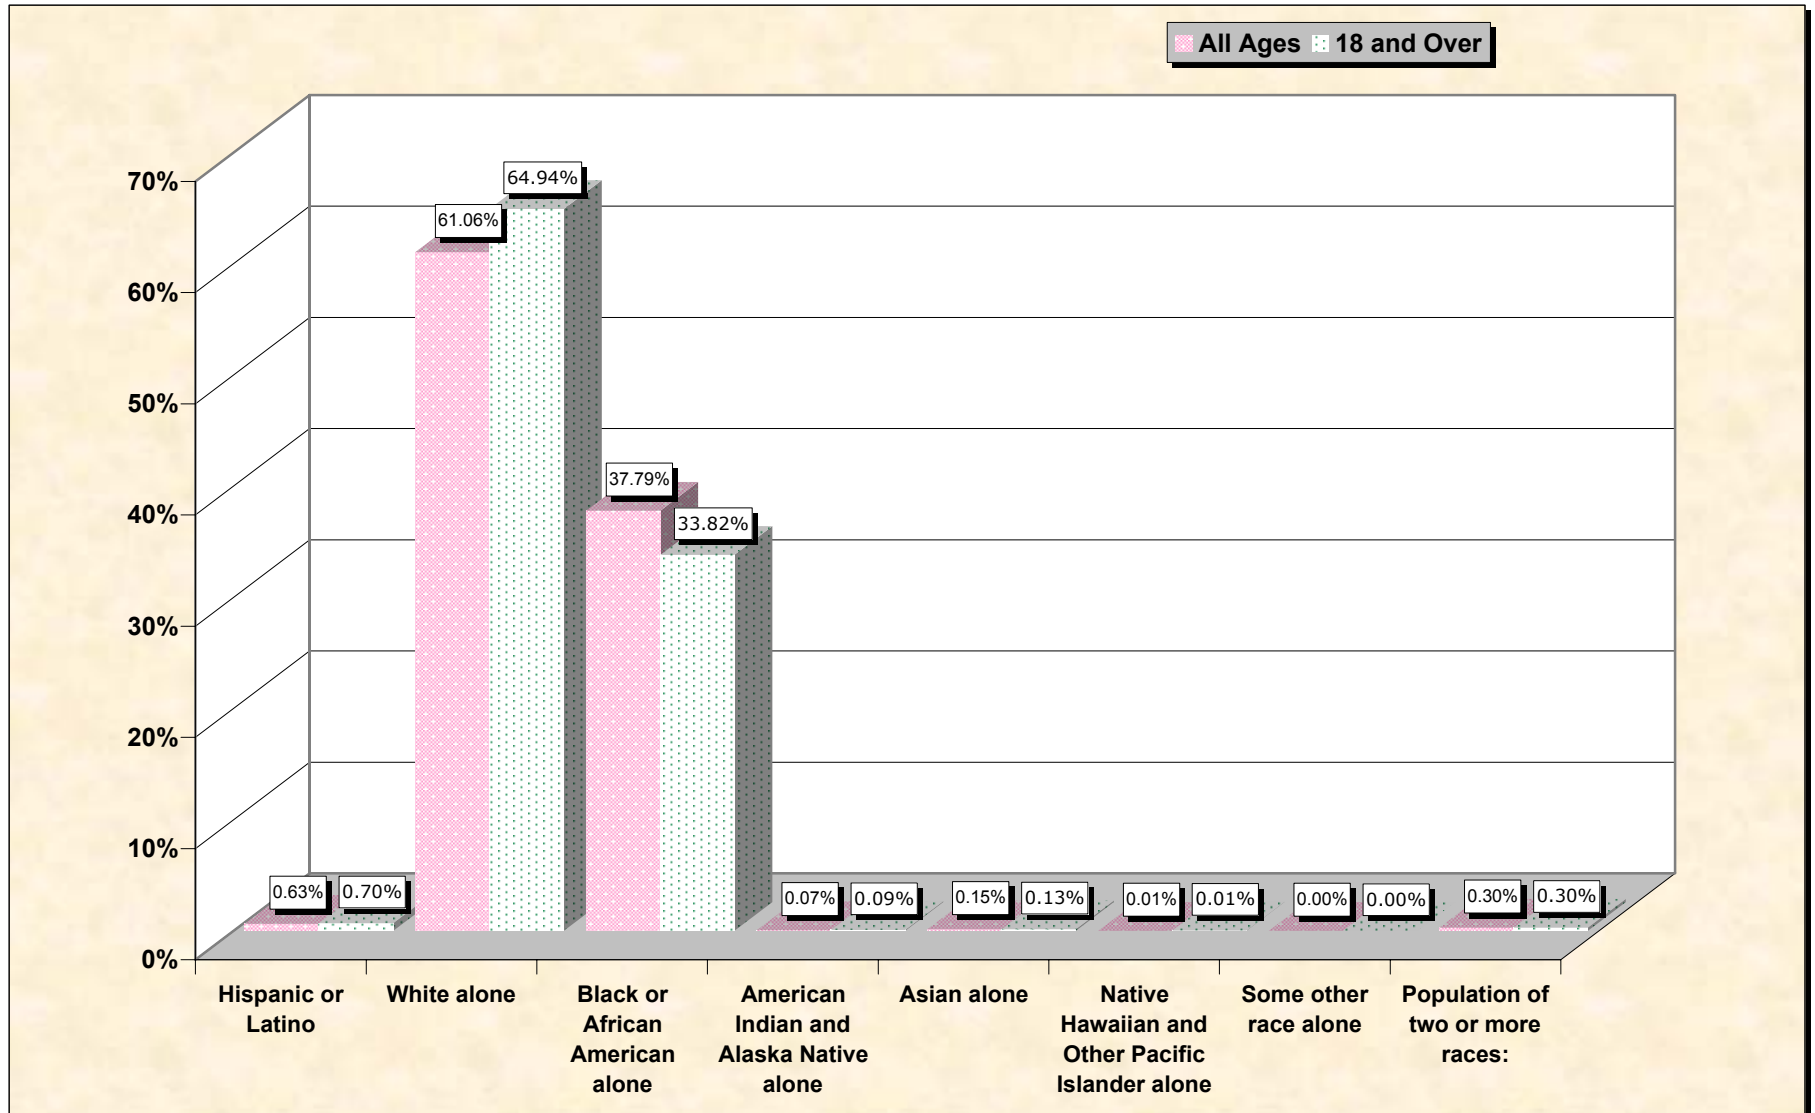

Population by Race or Ethnicity and Age

Wayne County, Mississippi

Data Set: Census 2000 Redistricting Data (Public Law 94-171) Summary File

www.fairdata2000.com

[3-Oct-02](#)

Hispanic or Latino, and not Hispanic by Race and Age Wayne County, Mississippi

Source: Data Set: Census 2000 Redistricting Data (Public Law 94-171) Summary File. PL2. HISPANIC OR LATINO, AND NOT HISPANIC OR LATINO BY RACE [73] - Universe: Total population; PL4. HISPANIC OR LATINO, AND NOT HISPANIC OR LATINO BY RACE FOR THE POPULATION 18 YEARS AND OVER [73] - Universe: Total population 18 years and over

source data for chart

HISPANIC OR LATINO, AND NOT HISPANIC OR LATINO BY RACE

	Wayne County, Mississippi
Total:	21,216
Hispanic or Latino	134
Not Hispanic or Latino:	21,082
Population of one race:	21,019
White alone	12,955
Black or African American alone	8,017
American Indian and Alaska Native alone	14
Asian alone	31
Native Hawaiian and Other Pacific Islander alone	2
Some other race alone	0
Population of two or more races:	63

Source: Data Set: Census 2000 Redistricting Data (Public Law 94-171) Summary File. PL2. HISPANIC OR LATINO, AND NOT HISPANIC OR LATINO BY RACE [73] - Universe: Total population

HISPANIC OR LATINO, AND NOT HISPANIC OR LATINO BY RACE FOR THE POPULATION 18 YEARS AND OVER