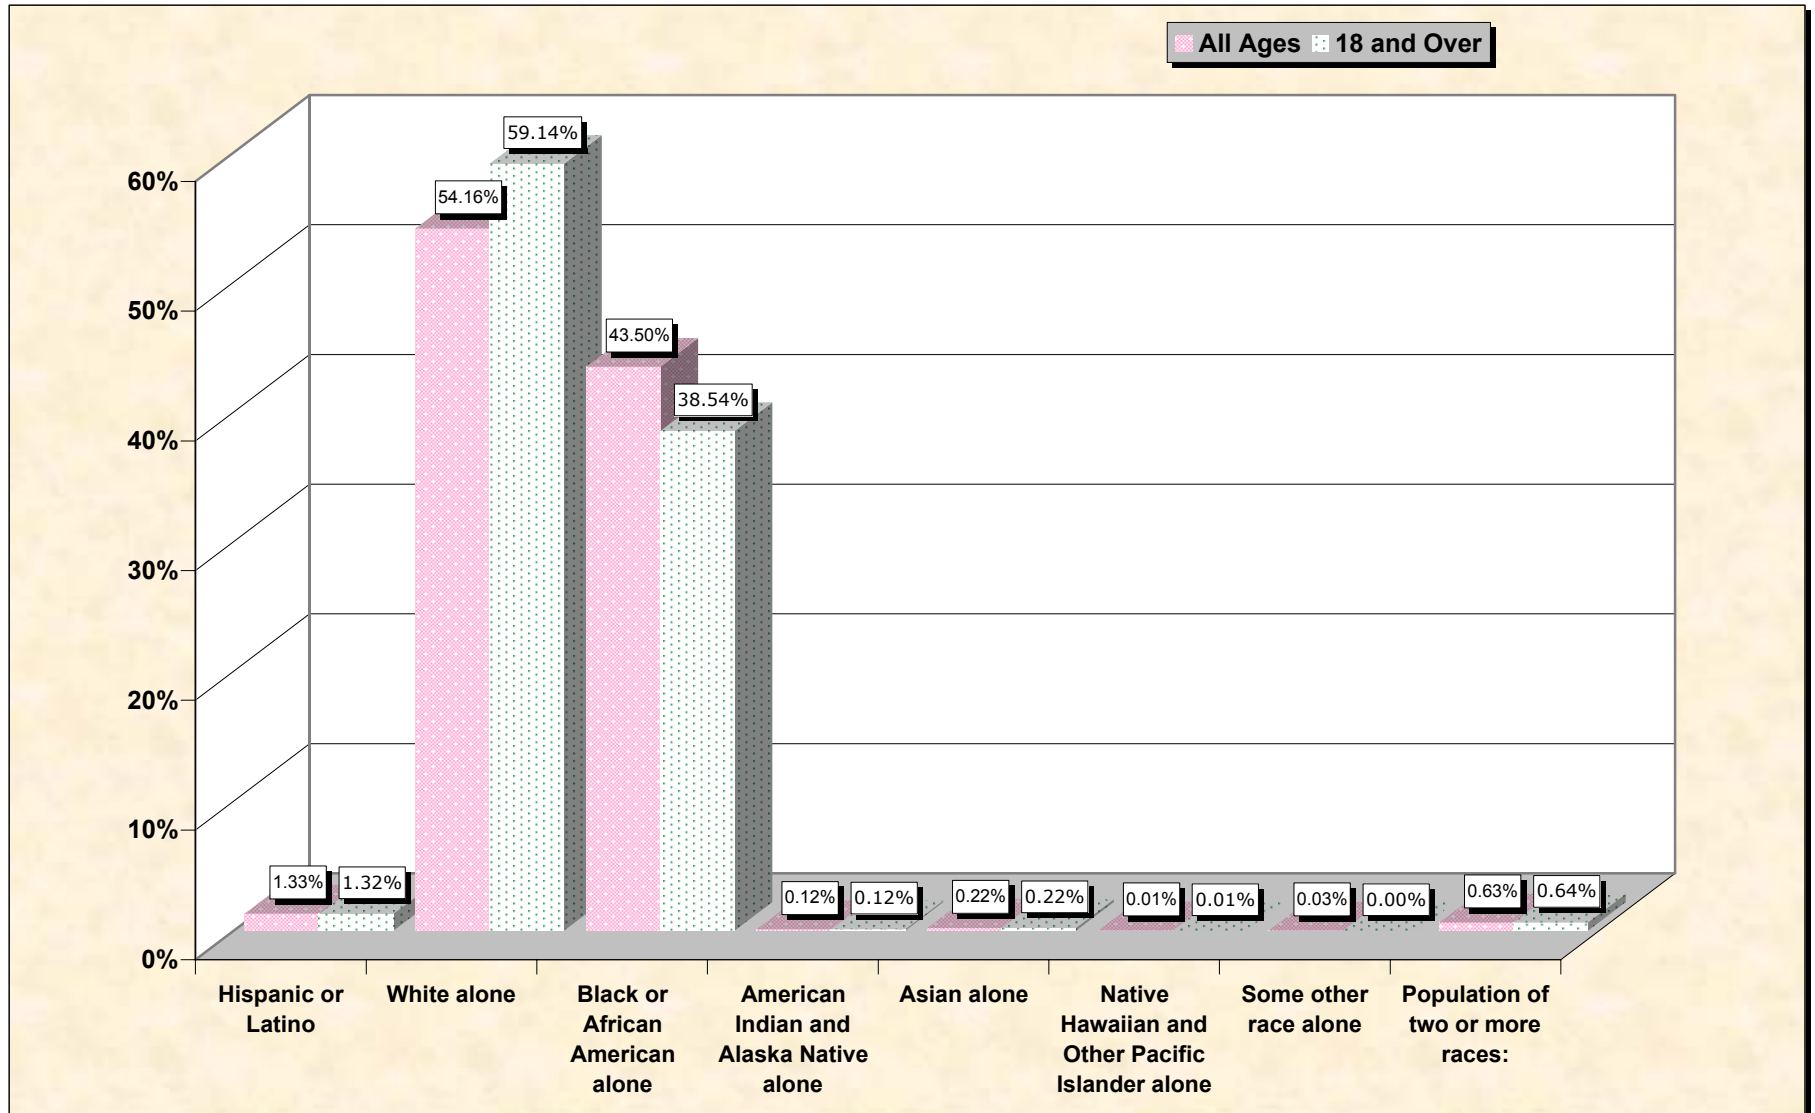

Population by Race or Ethnicity and Age

Walthall County, Mississippi

Data Set: Census 2000 Redistricting Data (Public Law 94-171) Summary File

www.fairdata2000.com

[3-Oct-02](#)

Hispanic or Latino, and not Hispanic by Race and Age Walthall County, Mississippi

Source: Data Set: Census 2000 Redistricting Data (Public Law 94-171) Summary File. PL2. HISPANIC OR LATINO, AND NOT HISPANIC OR LATINO BY RACE [73] - Universe: Total population; PL4. HISPANIC OR LATINO, AND NOT HISPANIC OR LATINO BY RACE FOR THE POPULATION 18 YEARS AND OVER [73] - Universe: Total population 18 years and over

source data for chart

HISPANIC OR LATINO, AND NOT HISPANIC OR LATINO BY RACE

	Walthall County, Mississippi
Total:	15,156
Hispanic or Latino	201
Not Hispanic or Latino:	14,955
Population of one race:	14,859
White alone	8,208
Black or African American alone	6,593
American Indian and Alaska Native alone	18
Asian alone	33
Native Hawaiian and Other Pacific Islander alone	2
Some other race alone	5
Population of two or more races:	96

Source: Data Set: Census 2000 Redistricting Data (Public Law 94-171) Summary File. PL2. HISPANIC OR LATINO, AND NOT HISPANIC OR LATINO BY RACE [73] - Universe: Total population

HISPANIC OR LATINO, AND NOT HISPANIC OR LATINO BY RACE FOR THE POPULATION 18 YEARS AND OVER