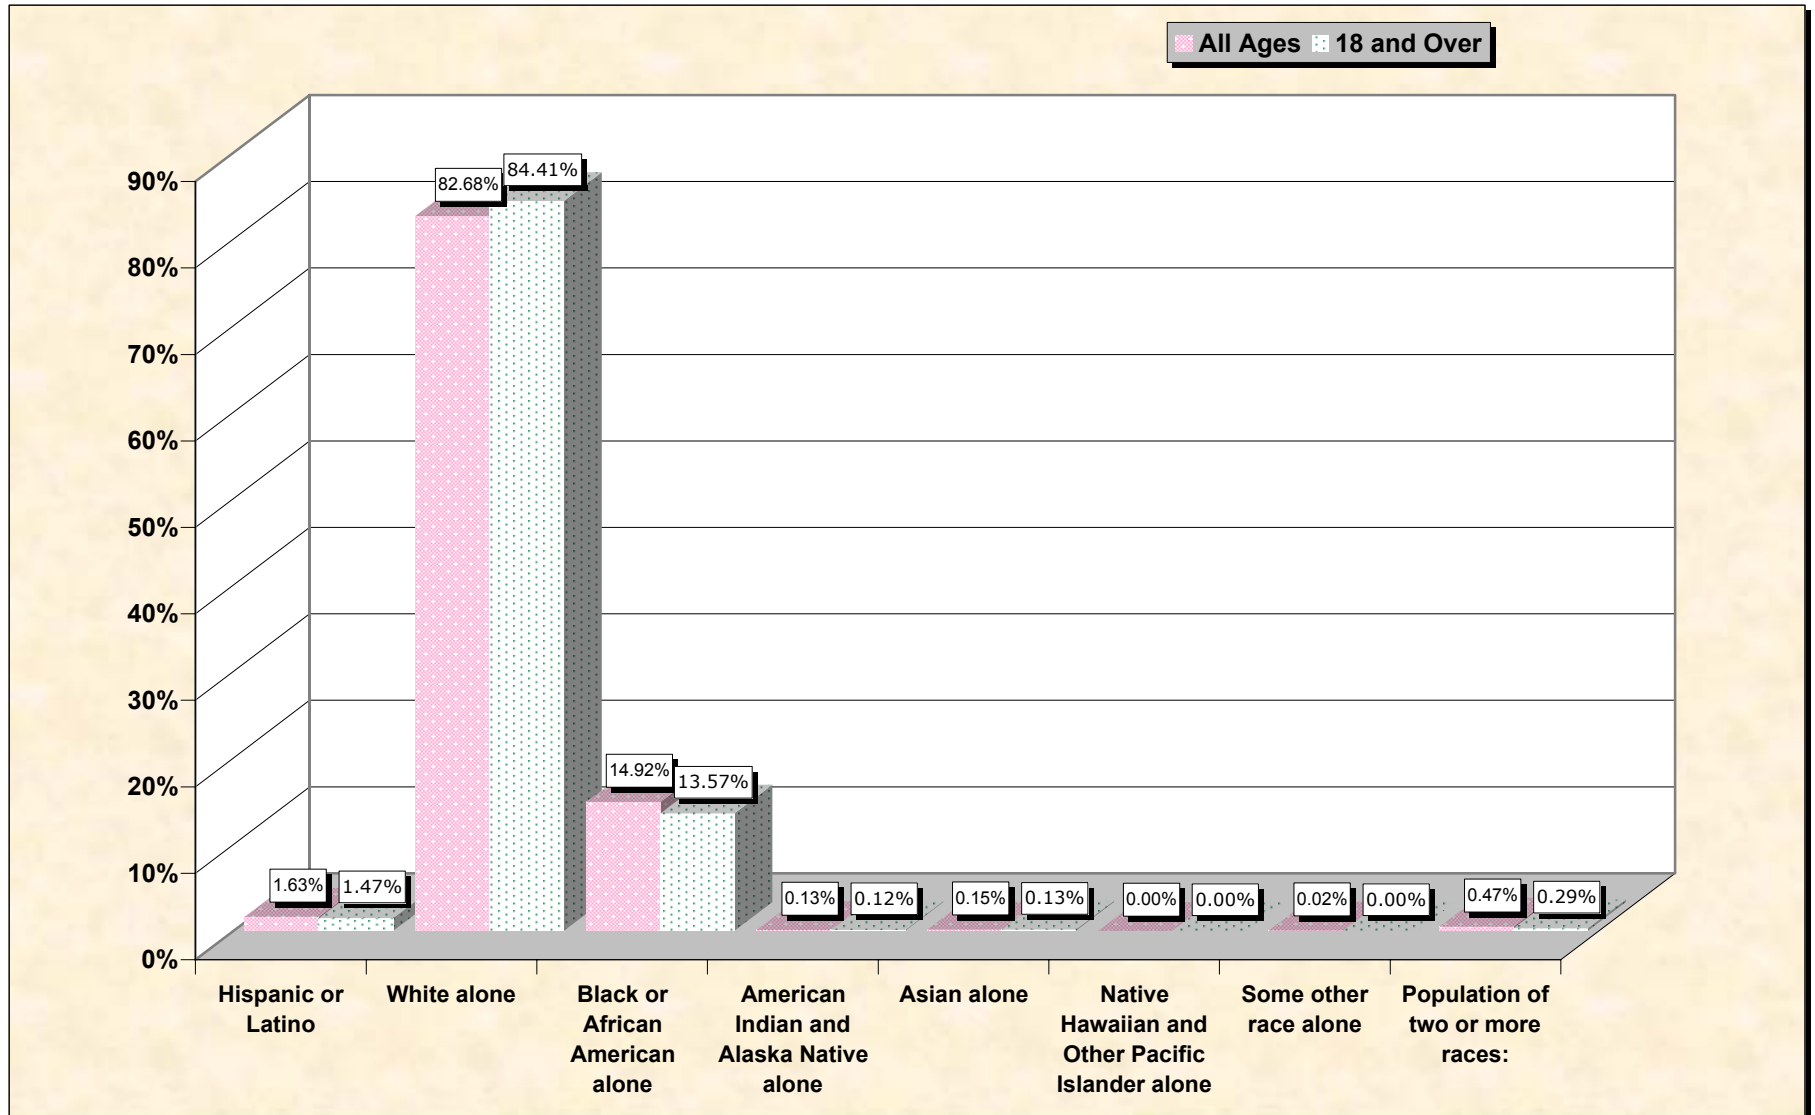

Population by Race or Ethnicity and Age

Union County, Mississippi

Data Set: Census 2000 Redistricting Data (Public Law 94-171) Summary File

www.fairdata2000.com

[3-Oct-02](#)

Hispanic or Latino, and not Hispanic by Race and Age Union County, Mississippi

Source: Data Set: Census 2000 Redistricting Data (Public Law 94-171) Summary File. PL2. HISPANIC OR LATINO, AND NOT HISPANIC OR LATINO BY RACE [73] - Universe: Total population; PL4. HISPANIC OR LATINO, AND NOT HISPANIC OR LATINO BY RACE FOR THE POPULATION 18 YEARS AND OVER [73] - Universe: Total population 18 years and over

Source: Data Set: Census 2000 Redistricting Data (Public Law 94-171) Summary File. PL2. HISPANIC OR LATINO, AND NOT HISPANIC OR LATINO BY RACE [73] - Universe: Total population

HISPANIC OR LATINO, AND NOT HISPANIC OR LATINO BY RACE FOR THE POPULATION 18 YEARS AND OVER

Source: Data Set: Census 2000 Redistricting Data (Public Law 94-171) Summary File. PL4. HISPANIC OR LATINO, AND NOT HISPANIC OR LATINO BY RACE FOR THE POPULATION 18 YEARS AND OVER [73] - Universe: Total population 18 years and over