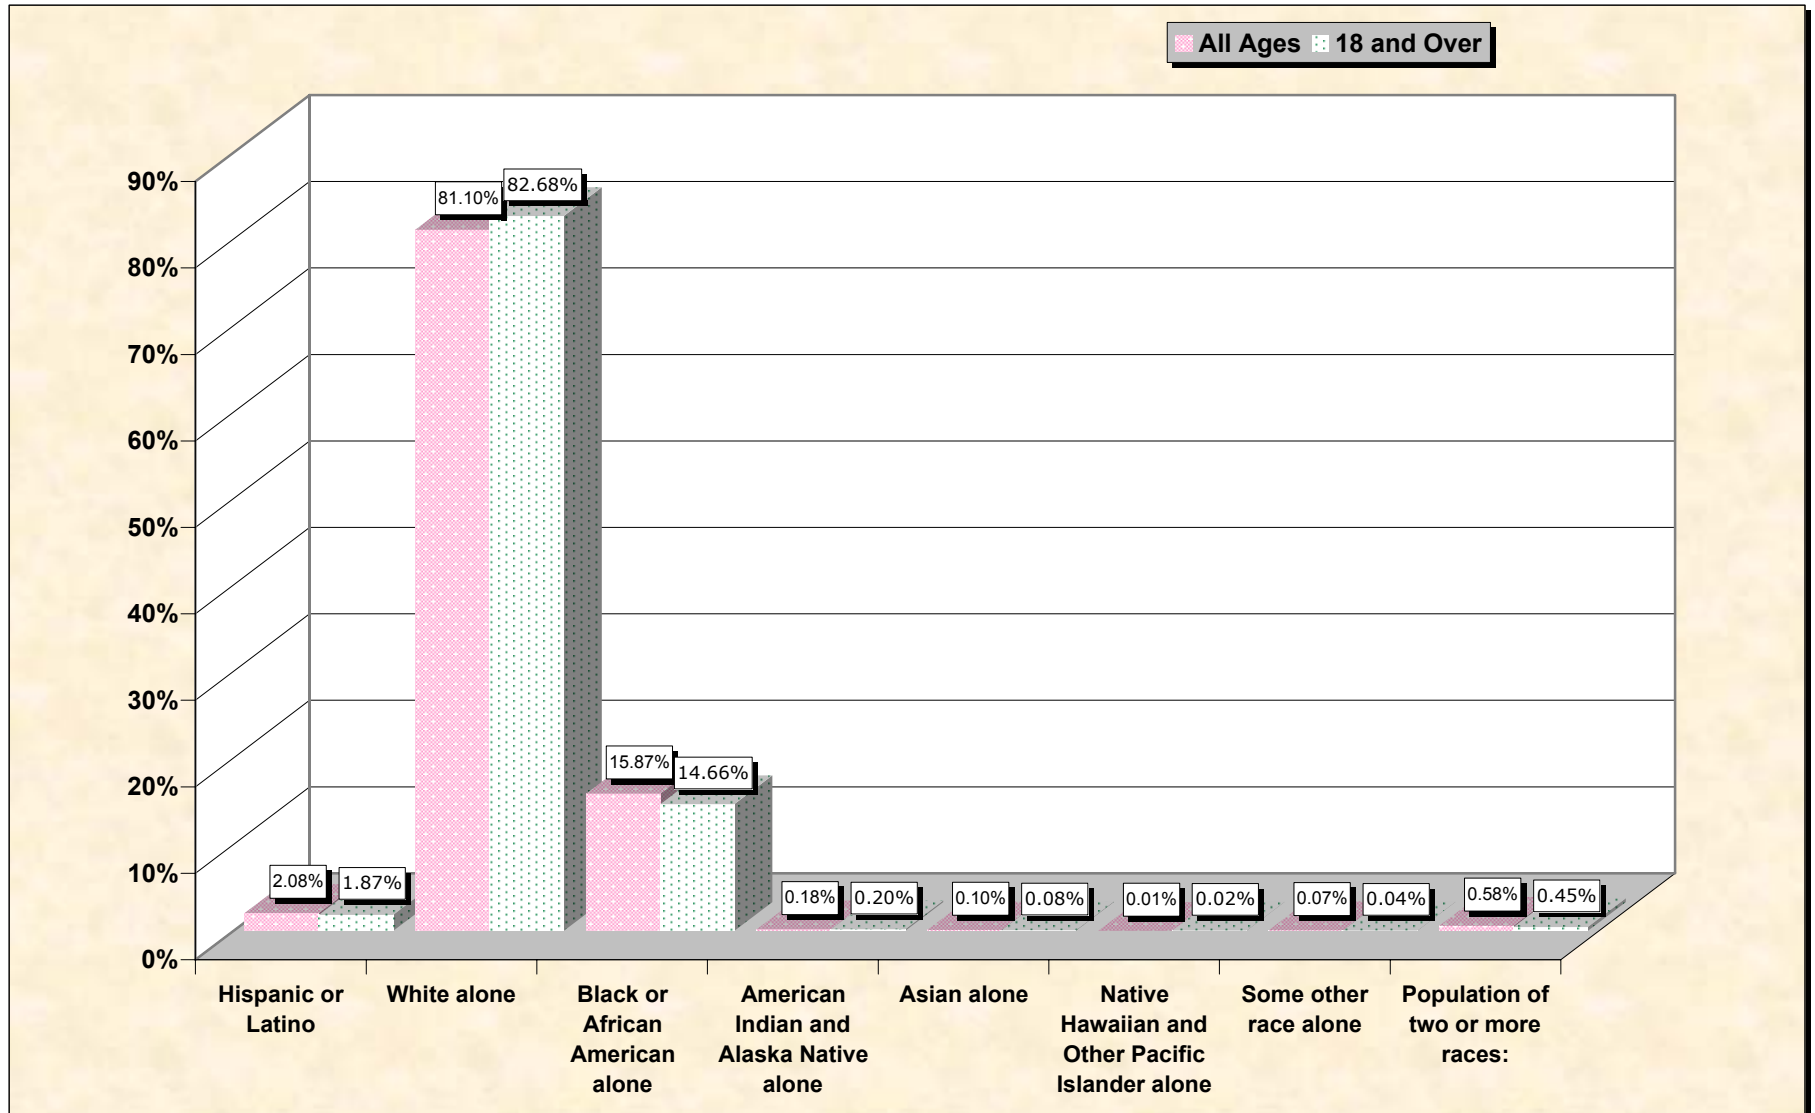

Population by Race or Ethnicity and Age

Tippah County, Mississippi

Data Set: Census 2000 Redistricting Data (Public Law 94-171) Summary File

www.fairdata2000.com

[3-Oct-02](#)

Hispanic or Latino, and not Hispanic by Race and Age Tippah County, Mississippi

Source: Data Set: Census 2000 Redistricting Data (Public Law 94-171) Summary File. PL2. HISPANIC OR LATINO, AND NOT HISPANIC OR LATINO BY RACE [73] - Universe: Total population; PL4. HISPANIC OR LATINO, AND NOT HISPANIC OR LATINO BY RACE FOR THE POPULATION 18 YEARS AND OVER [73] - Universe: Total population 18 years and over

source data for chart

HISPANIC OR LATINO, AND NOT HISPANIC OR LATINO BY RACE

	Tippah County, Mississippi
Total:	20,826
Hispanic or Latino	434
Not Hispanic or Latino:	20,392
Population of one race:	20,272
White alone	16,890
Black or African American alone	3,306
American Indian and Alaska Native alone	38
Asian alone	21
Native Hawaiian and Other Pacific Islander alone	3
Some other race alone	14
Population of two or more races:	120

Source: Data Set: Census 2000 Redistricting Data (Public Law 94-171) Summary File. PL2. HISPANIC OR LATINO, AND NOT HISPANIC OR LATINO BY RACE [73] - Universe: Total population

HISPANIC OR LATINO, AND NOT HISPANIC OR LATINO BY RACE FOR THE POPULATION 18 YEARS AND OVER