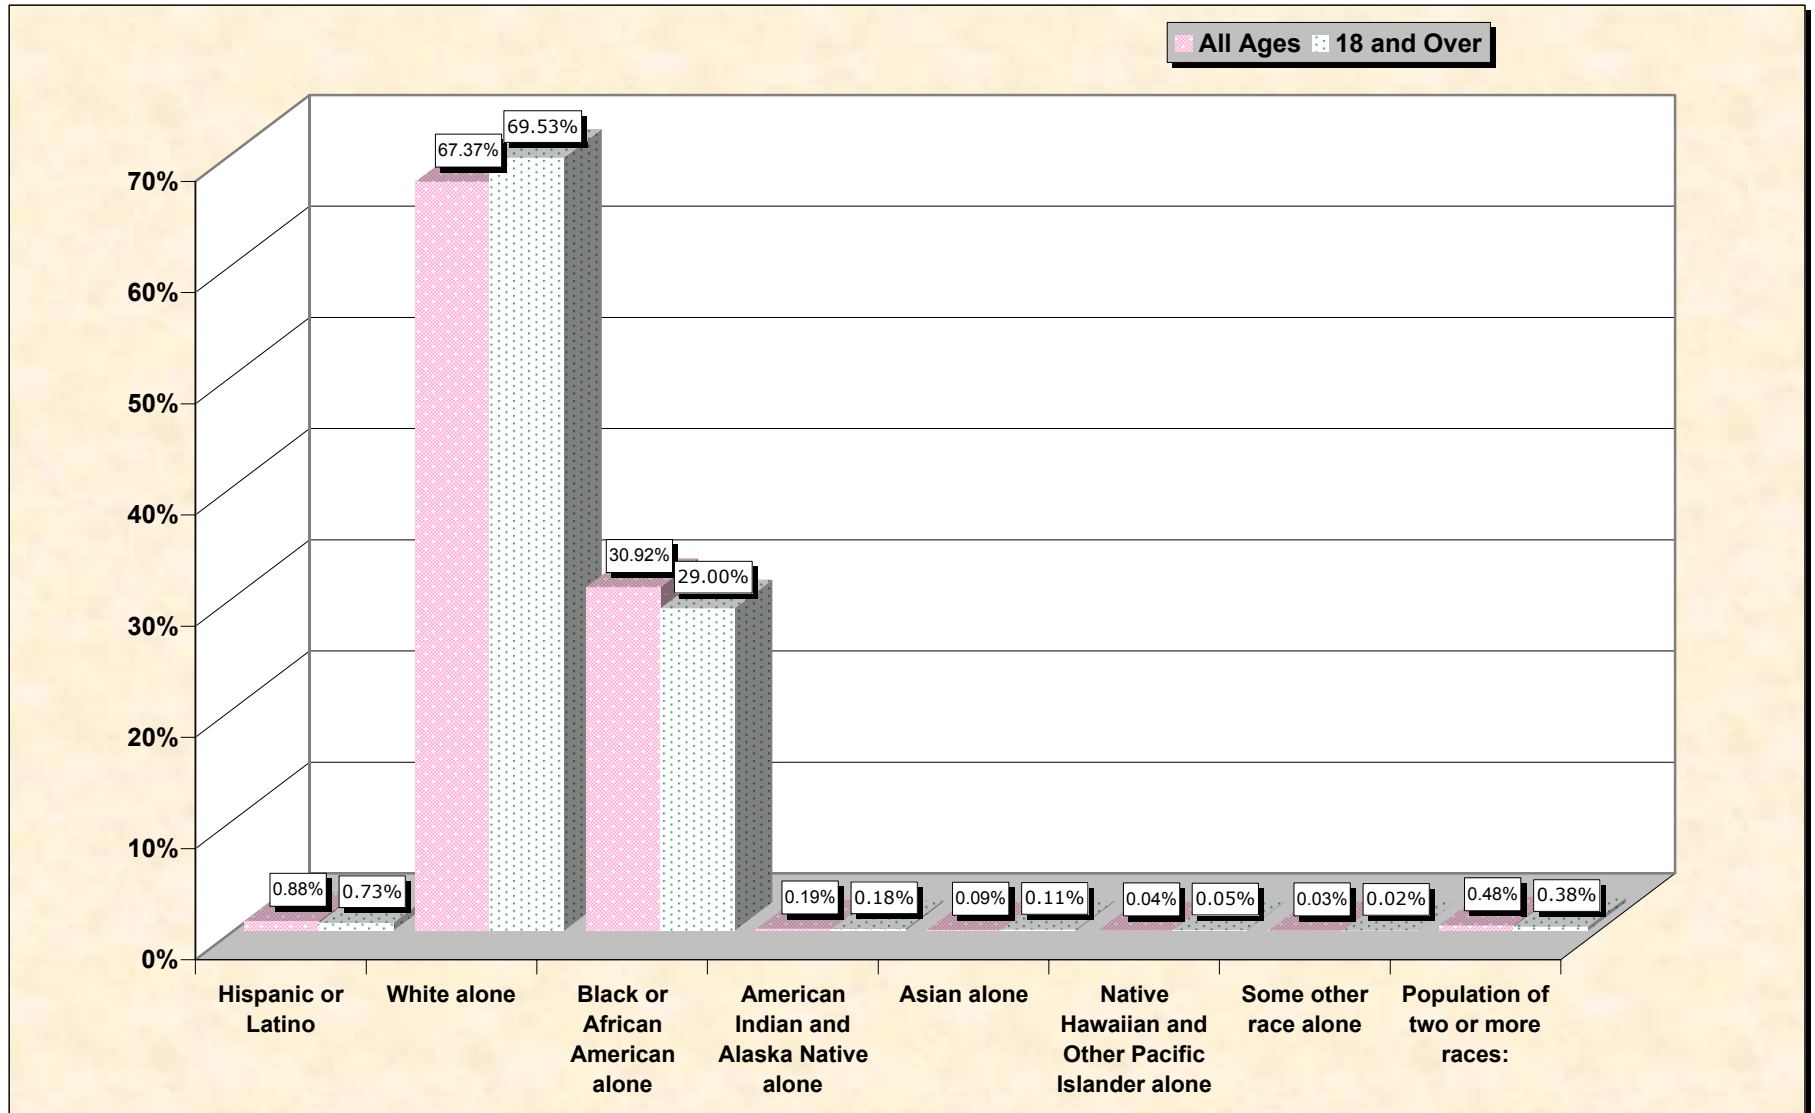

Population by Race or Ethnicity and Age

Tate County, Mississippi

Data Set: Census 2000 Redistricting Data (Public Law 94-171) Summary File

www.fairdata2000.com

[3-Oct-02](#)

Hispanic or Latino, and not Hispanic by Race and Age Tate County, Mississippi

Source: Data Set: Census 2000 Redistricting Data (Public Law 94-171) Summary File. PL2. HISPANIC OR LATINO, AND NOT HISPANIC OR LATINO BY RACE [73] - Universe: Total population; PL4. HISPANIC OR LATINO, AND NOT HISPANIC OR LATINO BY RACE FOR THE POPULATION 18 YEARS AND OVER [73] - Universe: Total population 18 years and over

source data for chart

HISPANIC OR LATINO, AND NOT HISPANIC OR LATINO BY RACE

	Tate County, Mississippi
Total:	25,370
Hispanic or Latino	223
Not Hispanic or Latino:	25,147
Population of one race:	25,026
White alone	17,093
Black or African American alone	7,844
American Indian and Alaska Native alone	48
Asian alone	23
Native Hawaiian and Other Pacific Islander alone	10
Some other race alone	8
Population of two or more races:	121

Source: Data Set: Census 2000 Redistricting Data (Public Law 94-171) Summary File. PL2. HISPANIC OR LATINO, AND NOT HISPANIC OR LATINO BY RACE [73] - Universe: Total population

HISPANIC OR LATINO, AND NOT HISPANIC OR LATINO BY RACE FOR THE POPULATION 18 YEARS AND OVER