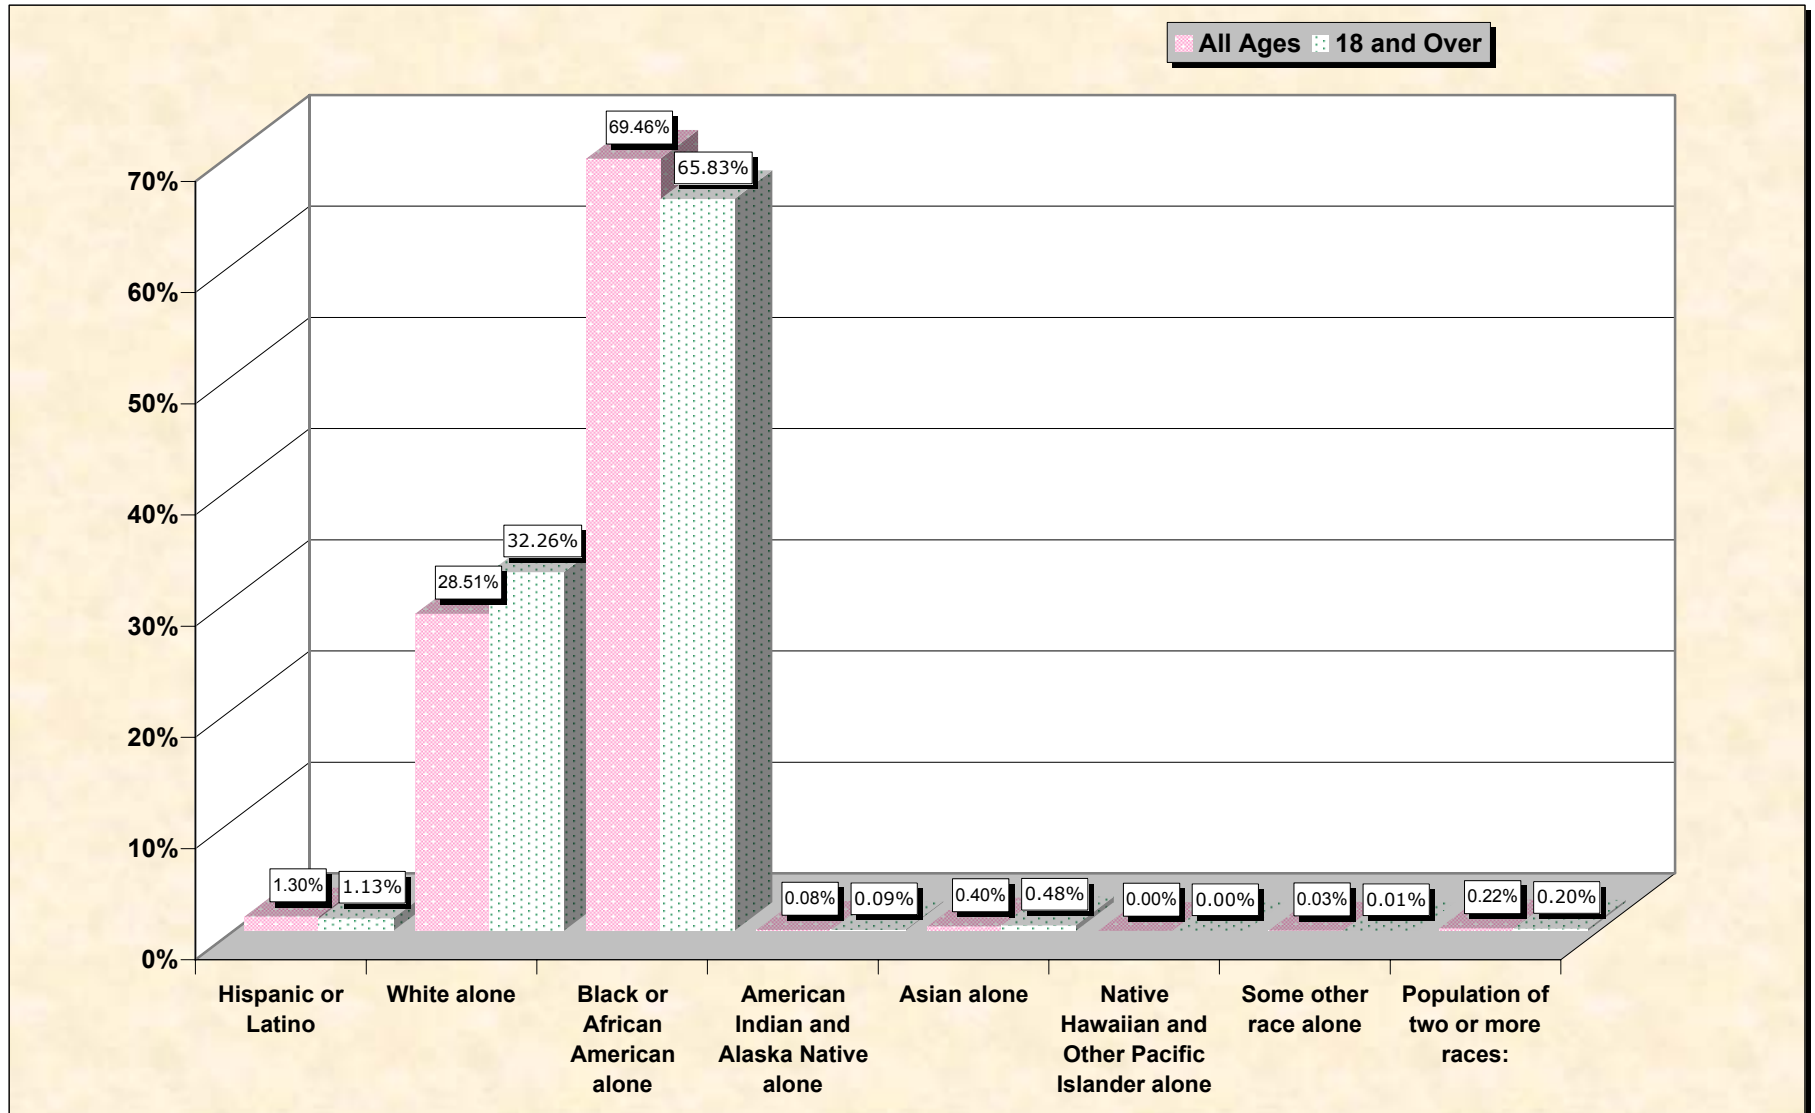

# Population by Race or Ethnicity and Age

# Hispanic or Latino, and not Hispanic by Race and Age Sunflower County, Mississippi

Source: Data Set: Census 2000 Redistricting Data (Public Law 94-171) Summary File. PL2. HISPANIC OR LATINO, AND NOT HISPANIC OR LATINO BY RACE [73] - Universe: Total population; PL4. HISPANIC OR LATINO, AND NOT HISPANIC OR LATINO BY RACE FOR THE POPULATION 18 YEARS AND OVER [73] - Universe: Total population 18 years and over

**source data for chart**

**HISPANIC OR LATINO, AND NOT HISPANIC OR LATINO BY RACE**

	<b>Sunflower County, Mississippi</b>
Total:	34,369
Hispanic or Latino	448
Not Hispanic or Latino:	33,921
Population of one race:	33,844
White alone	9,799
Black or African American alone	23,871
American Indian and Alaska Native alone	29
Asian alone	136
Native Hawaiian and Other Pacific Islander alone	0
Some other race alone	9
Population of two or more races:	77

	<b>Sunflower County, Mississippi</b>
Total:	24,775
Hispanic or Latino	281
Not Hispanic or Latino:	24,494
Population of one race:	24,444
White alone	7,992
Black or African American alone	16,309
American Indian and Alaska Native alone	22
Asian alone	119
Native Hawaiian and Other Pacific Islander alone	0
Some other race alone	2
Population of two or more races:	50