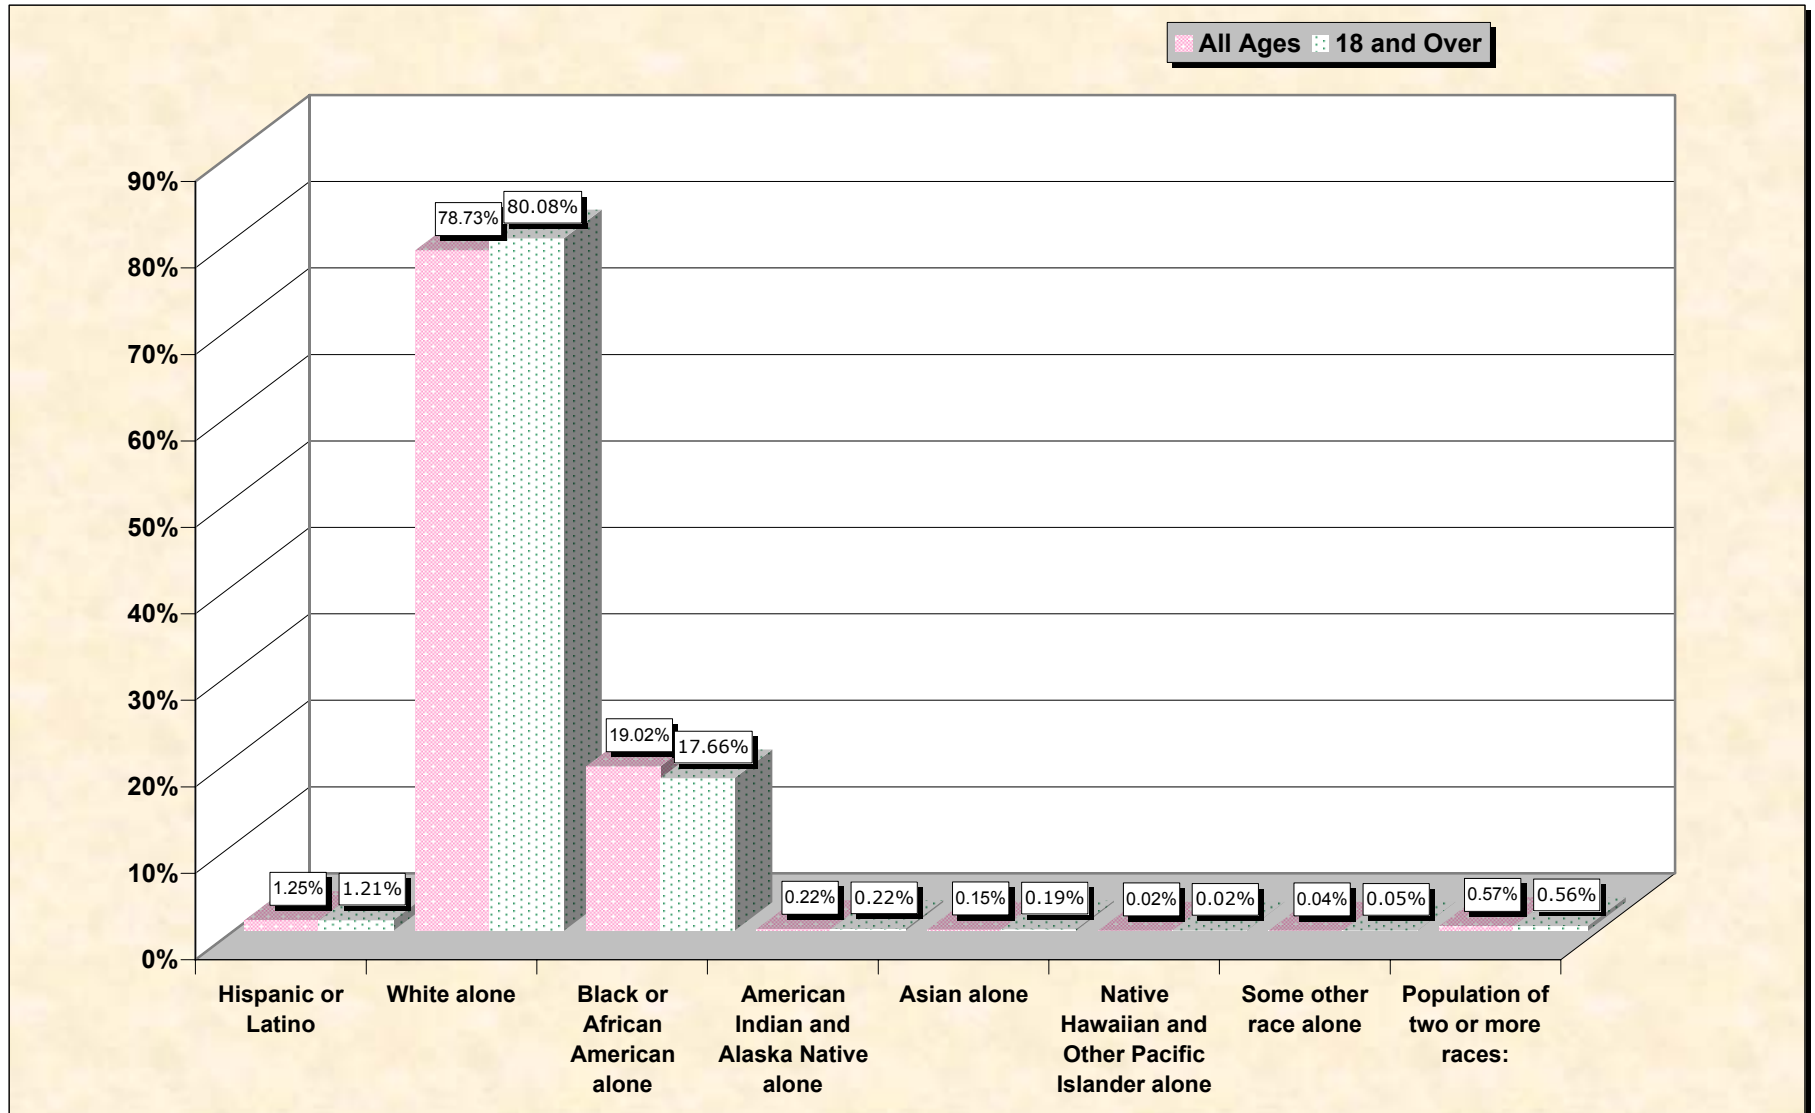

Population by Race or Ethnicity and Age

Stone County, Mississippi

Data Set: Census 2000 Redistricting Data (Public Law 94-171) Summary File

www.fairdata2000.com

[3-Oct-02](#)

Hispanic or Latino, and not Hispanic by Race and Age Stone County, Mississippi

Source: Data Set: Census 2000 Redistricting Data (Public Law 94-171) Summary File. PL2. HISPANIC OR LATINO, AND NOT HISPANIC OR LATINO BY RACE [73] - Universe: Total population; PL4. HISPANIC OR LATINO, AND NOT HISPANIC OR LATINO BY RACE FOR THE POPULATION 18 YEARS AND OVER [73] - Universe: Total population 18 years and over

source data for chart

HISPANIC OR LATINO, AND NOT HISPANIC OR LATINO BY RACE

	Stone County, Mississippi
Total:	13,622
Hispanic or Latino	170
Not Hispanic or Latino:	13,452
Population of one race:	13,375
White alone	10,724
Black or African American alone	2,591
American Indian and Alaska Native alone	30
Asian alone	21
Native Hawaiian and Other Pacific Islander alone	3
Some other race alone	6
Population of two or more races:	77

	Stone County, Mississippi
Total:	9,966
Hispanic or Latino	121
Not Hispanic or Latino:	9,845
Population of one race:	9,789
White alone	7,981
Black or African American alone	1,760
American Indian and Alaska Native alone	22
Asian alone	19
Native Hawaiian and Other Pacific Islander alone	2
Some other race alone	5
Population of two or more races:	56