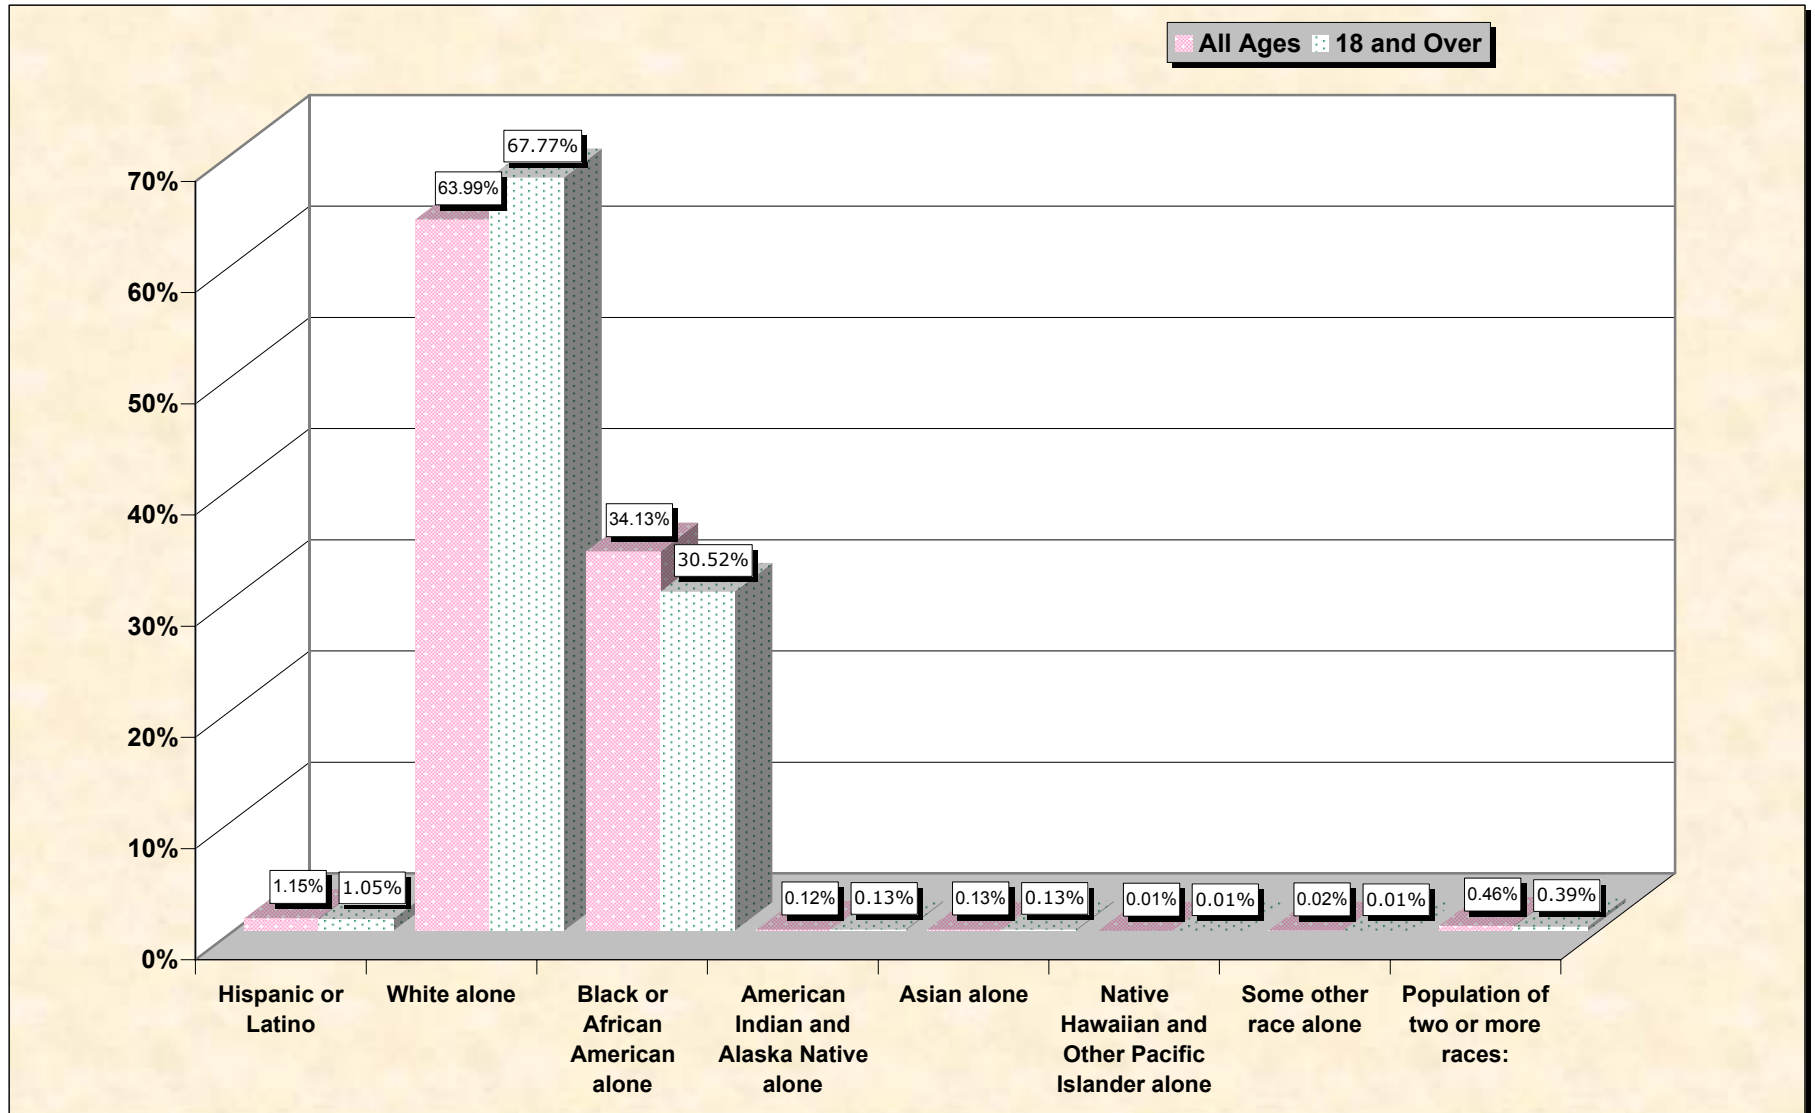

Population by Race or Ethnicity and Age

Simpson County, Mississippi

Data Set: Census 2000 Redistricting Data (Public Law 94-171) Summary File

www.fairdata2000.com

[3-Oct-02](#)

Hispanic or Latino, and not Hispanic by Race and Age Simpson County, Mississippi

Source: Data Set: Census 2000 Redistricting Data (Public Law 94-171) Summary File. PL2. HISPANIC OR LATINO, AND NOT HISPANIC OR LATINO BY RACE [73] - Universe: Total population; PL4. HISPANIC OR LATINO, AND NOT HISPANIC OR LATINO BY RACE FOR THE POPULATION 18 YEARS AND OVER [73] - Universe: Total population 18 years and over

source data for chart

HISPANIC OR LATINO, AND NOT HISPANIC OR LATINO BY RACE

	Simpson County, Mississippi
Total:	27,639
Hispanic or Latino	318
Not Hispanic or Latino:	27,321
Population of one race:	27,194
White alone	17,686
Black or African American alone	9,432
American Indian and Alaska Native alone	32
Asian alone	35
Native Hawaiian and Other Pacific Islander alone	3
Some other race alone	6
Population of two or more races:	127

Source: Data Set: Census 2000 Redistricting Data (Public Law 94-171) Summary File. PL2. HISPANIC OR LATINO, AND NOT HISPANIC OR LATINO BY RACE [73] - Universe: Total population

HISPANIC OR LATINO, AND NOT HISPANIC OR LATINO BY RACE FOR THE POPULATION 18 YEARS AND OVER