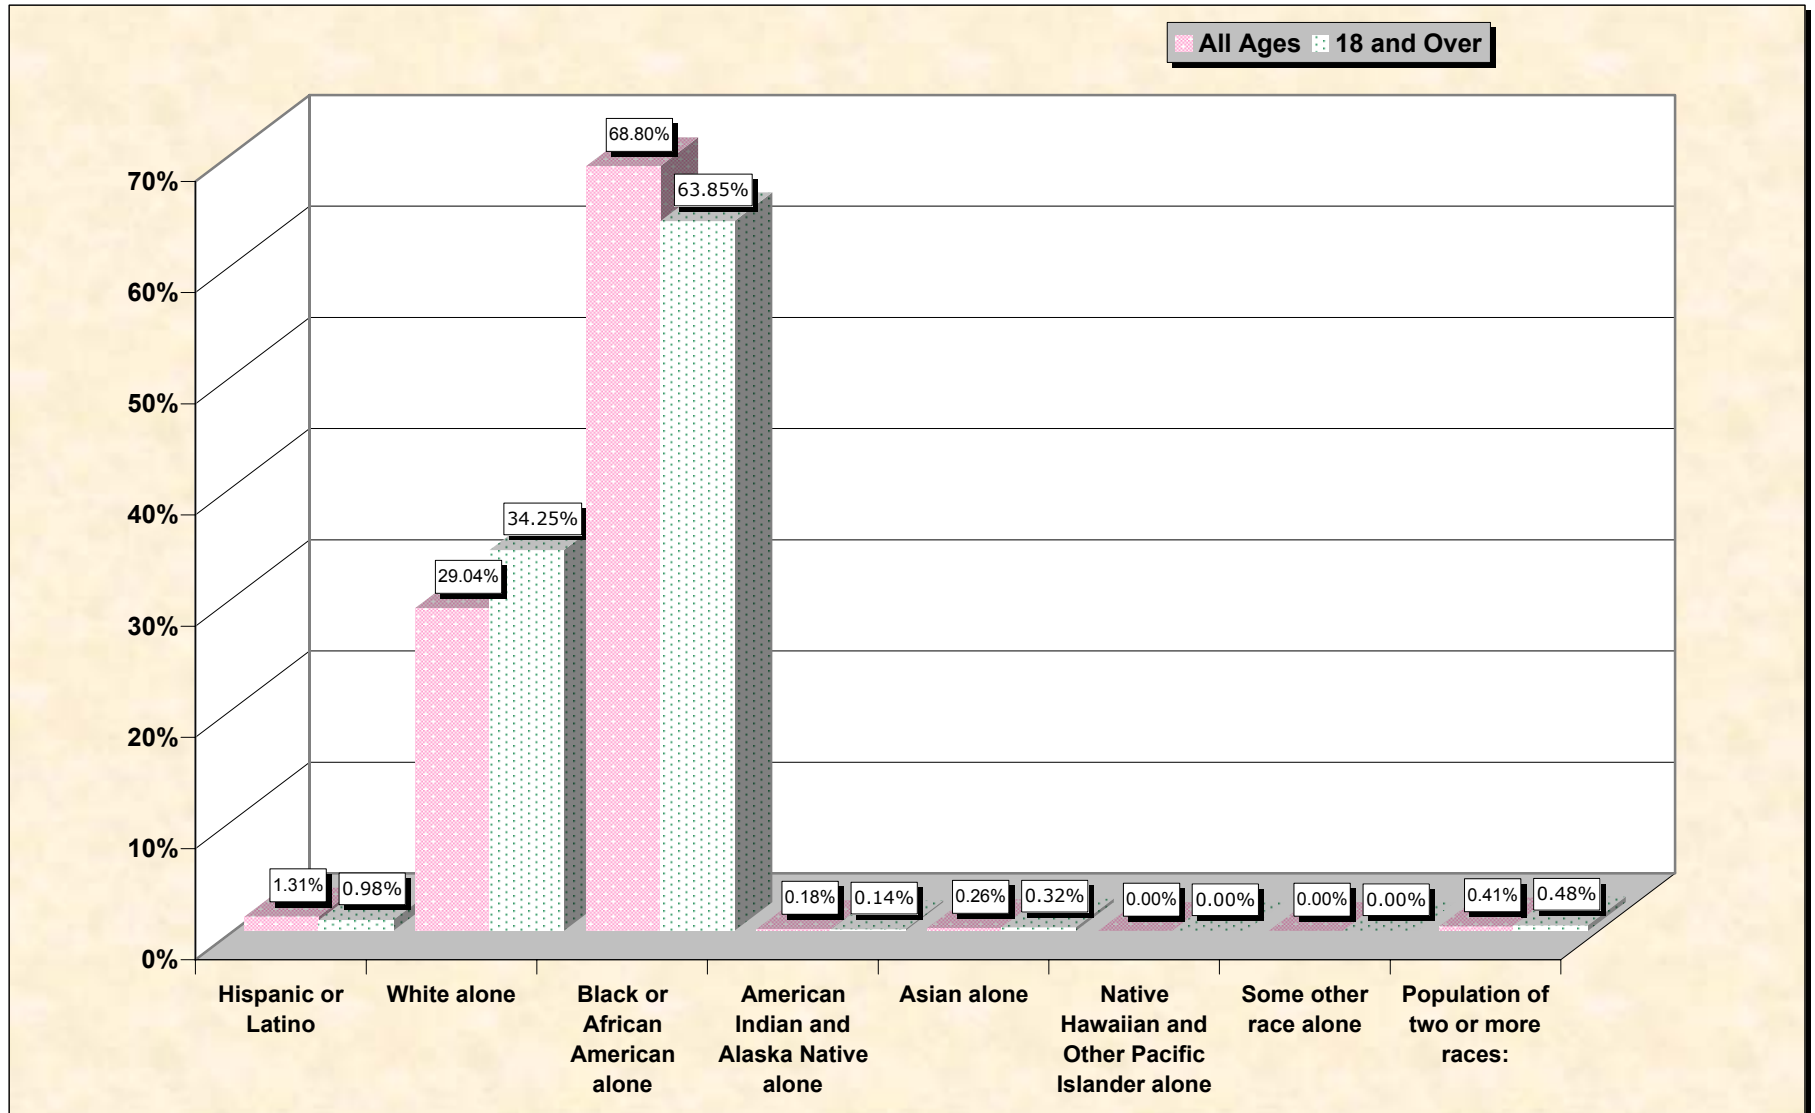

# Population by Race or Ethnicity and Age

# Hispanic or Latino, and not Hispanic by Race and Age Sharkey County, Mississippi

Source: Data Set: Census 2000 Redistricting Data (Public Law 94-171) Summary File. PL2. HISPANIC OR LATINO, AND NOT HISPANIC OR LATINO BY RACE [73] - Universe: Total population; PL4. HISPANIC OR LATINO, AND NOT HISPANIC OR LATINO BY RACE FOR THE POPULATION 18 YEARS AND OVER [73] - Universe: Total population 18 years and over

**source data for chart**

**HISPANIC OR LATINO, AND NOT HISPANIC OR LATINO BY RACE**

	<b>Sharkey County, Mississippi</b>
Total:	6,580
Hispanic or Latino	86
Not Hispanic or Latino:	6,494
Population of one race:	6,467
White alone	1,911
Black or African American alone	4,527
American Indian and Alaska Native alone	12
Asian alone	17
Native Hawaiian and Other Pacific Islander alone	0
Some other race alone	0
Population of two or more races:	27

Source: Data Set: Census 2000 Redistricting Data (Public Law 94-171) Summary File. PL2. HISPANIC OR LATINO, AND NOT HISPANIC OR LATINO BY RACE [73] - Universe: Total population

**HISPANIC OR LATINO, AND NOT HISPANIC OR LATINO BY RACE FOR THE POPULATION 18 YEARS AND OVER**