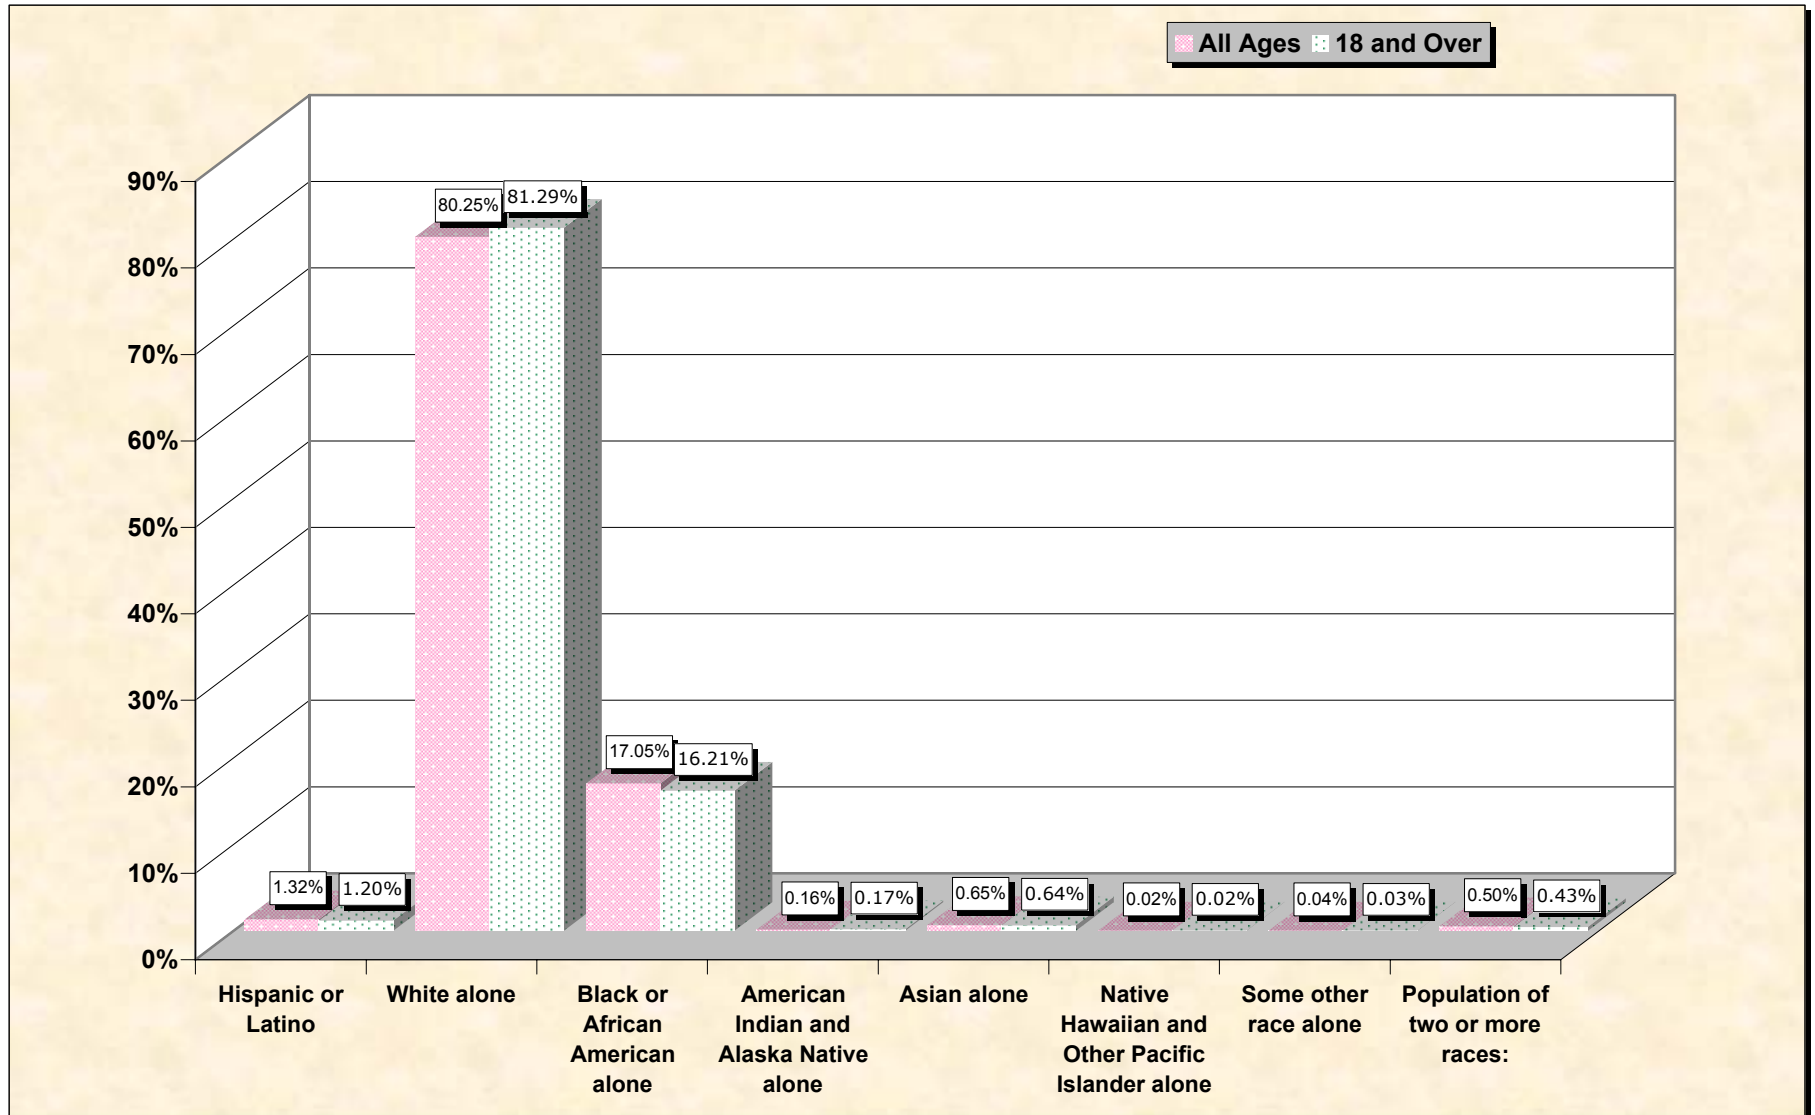

Population by Race or Ethnicity and Age

Rankin County, Mississippi

Data Set: Census 2000 Redistricting Data (Public Law 94-171) Summary File

www.fairdata2000.com

[3-Oct-02](#)

Hispanic or Latino, and not Hispanic by Race and Age Rankin County, Mississippi

Source: Data Set: Census 2000 Redistricting Data (Public Law 94-171) Summary File. PL2. HISPANIC OR LATINO, AND NOT HISPANIC OR LATINO BY RACE [73] - Universe: Total population; PL4. HISPANIC OR LATINO, AND NOT HISPANIC OR LATINO BY RACE FOR THE POPULATION 18 YEARS AND OVER [73] - Universe: Total population 18 years and over

source data for chart

HISPANIC OR LATINO, AND NOT HISPANIC OR LATINO BY RACE

	Rankin County, Mississippi
Total:	115,327
Hispanic or Latino	1,520
Not Hispanic or Latino:	113,807
Population of one race:	113,228
White alone	92,552
Black or African American alone	19,669
American Indian and Alaska Native alone	184
Asian alone	754
Native Hawaiian and Other Pacific Islander alone	22
Some other race alone	47
Population of two or more races:	579

Source: Data Set: Census 2000 Redistricting Data (Public Law 94-171) Summary File. PL2. HISPANIC OR LATINO, AND NOT HISPANIC OR LATINO BY RACE [73] - Universe: Total population

HISPANIC OR LATINO, AND NOT HISPANIC OR LATINO BY RACE FOR THE POPULATION 18 YEARS AND OVER