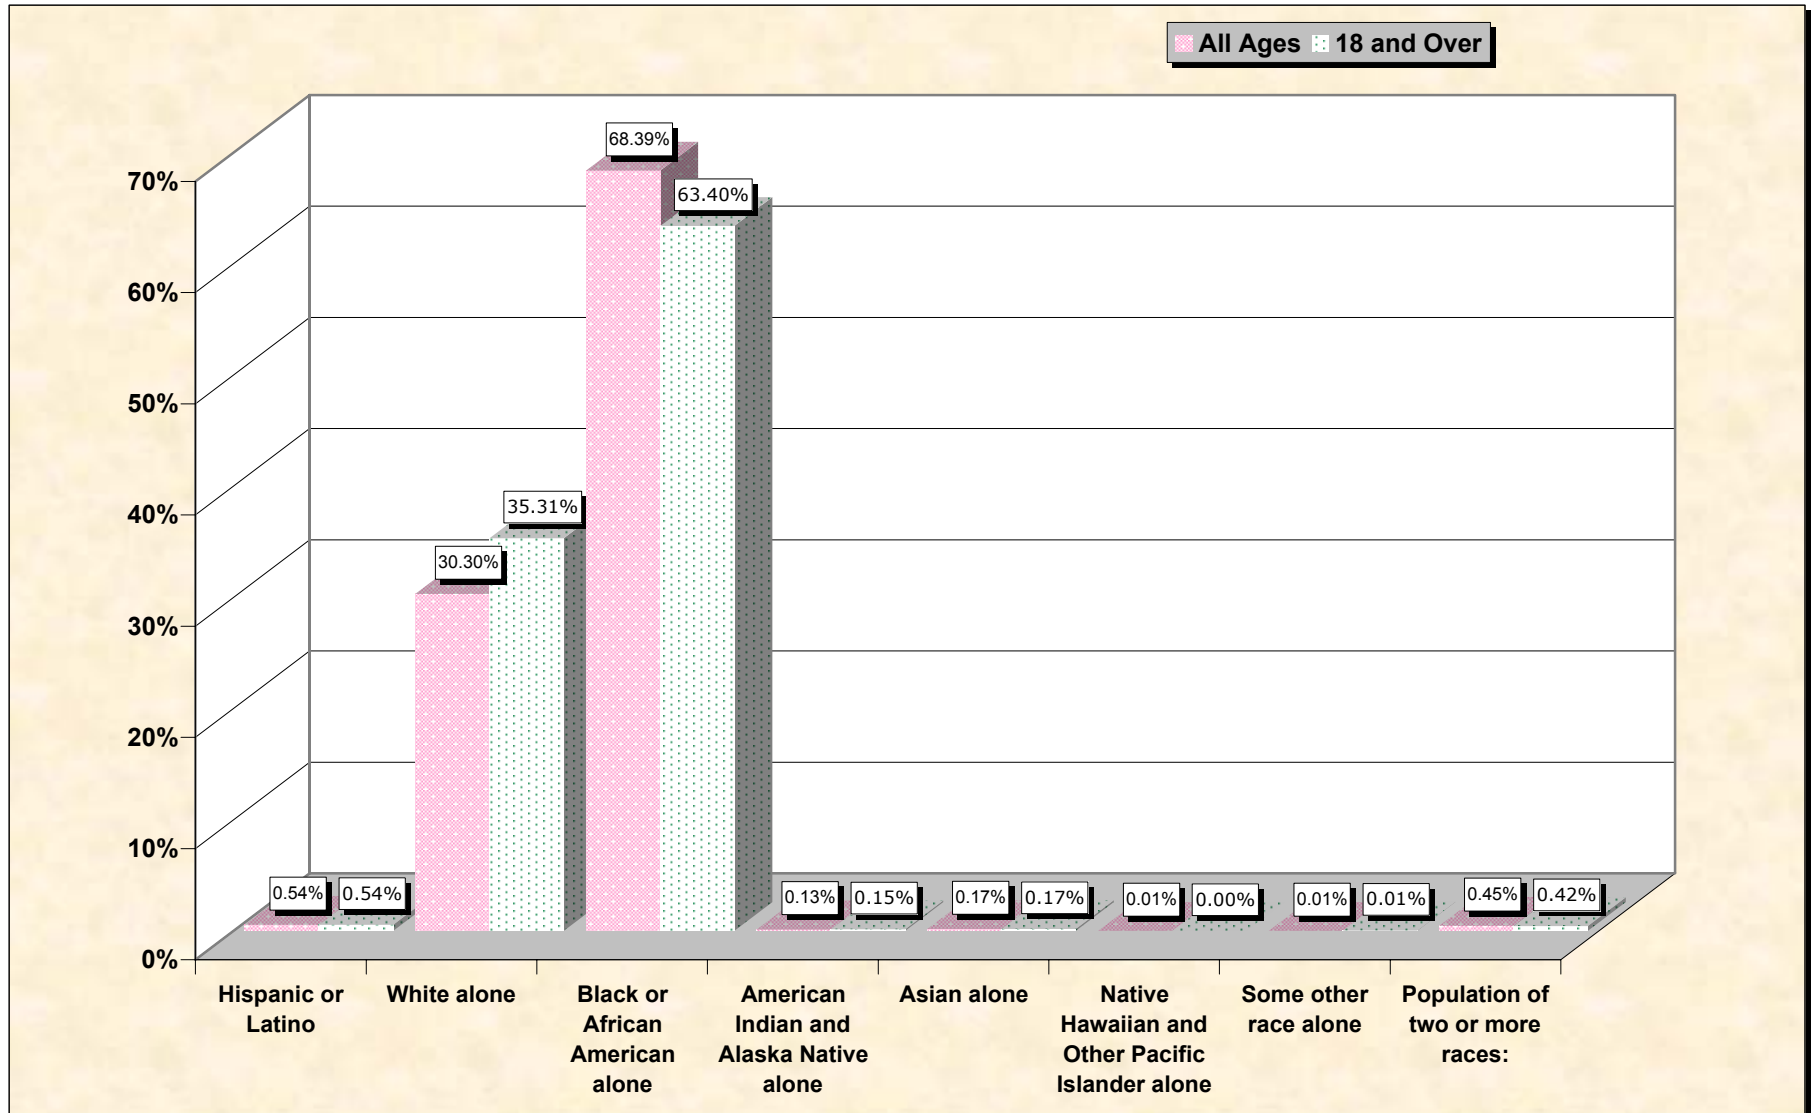

Population by Race or Ethnicity and Age

Quitman County, Mississippi

Data Set: Census 2000 Redistricting Data (Public Law 94-171) Summary File

www.fairdata2000.com

[3-Oct-02](#)

Hispanic or Latino, and not Hispanic by Race and Age Quitman County, Mississippi

Source: Data Set: Census 2000 Redistricting Data (Public Law 94-171) Summary File. PL2. HISPANIC OR LATINO, AND NOT HISPANIC OR LATINO BY RACE [73] - Universe: Total population; PL4. HISPANIC OR LATINO, AND NOT HISPANIC OR LATINO BY RACE FOR THE POPULATION 18 YEARS AND OVER [73] - Universe: Total population 18 years and over

source data for chart

HISPANIC OR LATINO, AND NOT HISPANIC OR LATINO BY RACE

	Quitman County, Mississippi
Total:	10,117
Hispanic or Latino	55
Not Hispanic or Latino:	10,062
Population of one race:	10,016
White alone	3,065
Black or African American alone	6,919
American Indian and Alaska Native alone	13
Asian alone	17
Native Hawaiian and Other Pacific Islander alone	1
Some other race alone	1
Population of two or more races:	46

Source: Data Set: Census 2000 Redistricting Data (Public Law 94-171) Summary File. PL2. HISPANIC OR LATINO, AND NOT HISPANIC OR LATINO BY RACE [73] - Universe: Total population

HISPANIC OR LATINO, AND NOT HISPANIC OR LATINO BY RACE FOR THE POPULATION 18 YEARS AND OVER