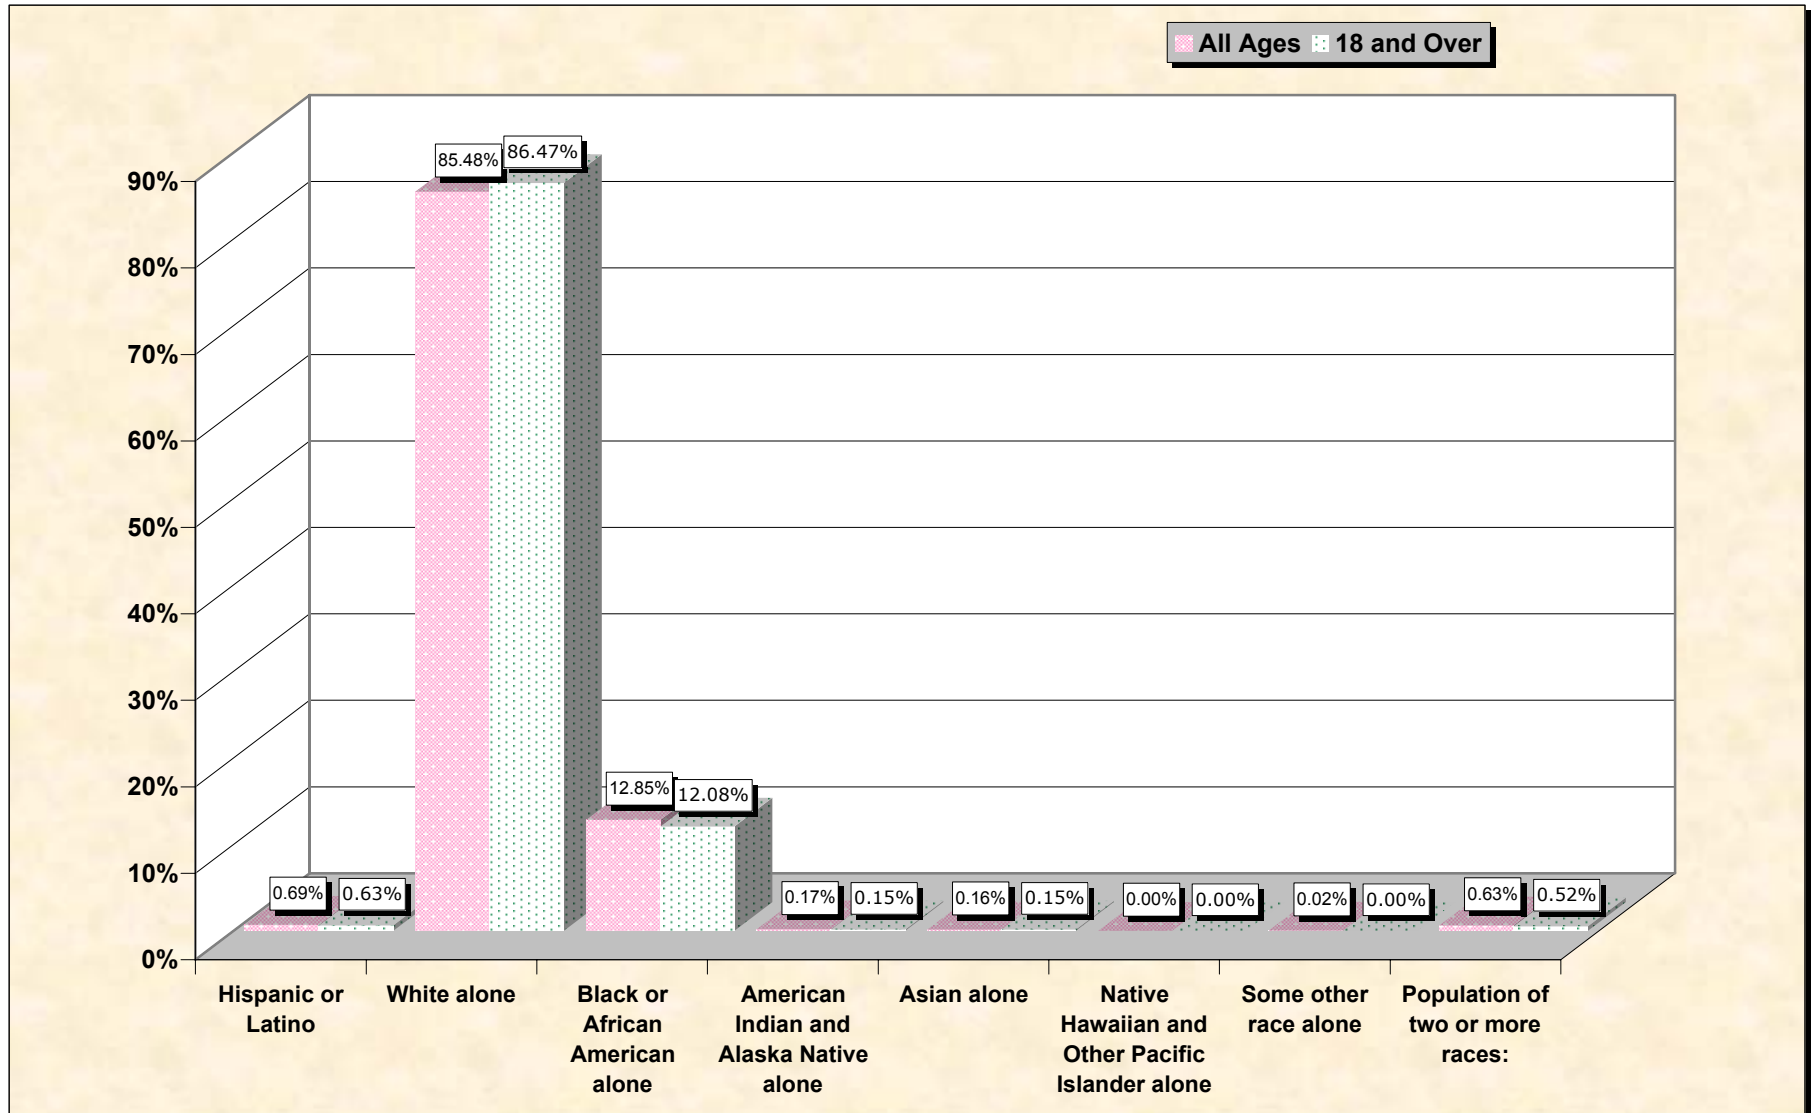

Population by Race or Ethnicity and Age

Prentiss County, Mississippi

Data Set: Census 2000 Redistricting Data (Public Law 94-171) Summary File

www.fairdata2000.com

[3-Oct-02](#)

Hispanic or Latino, and not Hispanic by Race and Age Prentiss County, Mississippi

Source: Data Set: Census 2000 Redistricting Data (Public Law 94-171) Summary File. PL2. HISPANIC OR LATINO, AND NOT HISPANIC OR LATINO BY RACE [73] - Universe: Total population; PL4. HISPANIC OR LATINO, AND NOT HISPANIC OR LATINO BY RACE FOR THE POPULATION 18 YEARS AND OVER [73] - Universe: Total population 18 years and over

source data for chart

HISPANIC OR LATINO, AND NOT HISPANIC OR LATINO BY RACE

	Prentiss County, Mississippi
Total:	25,556
Hispanic or Latino	176
Not Hispanic or Latino:	25,380
Population of one race:	25,218
White alone	21,845
Black or African American alone	3,285
American Indian and Alaska Native alone	43
Asian alone	40
Native Hawaiian and Other Pacific Islander alone	0
Some other race alone	5
Population of two or more races:	162

Source: Data Set: Census 2000 Redistricting Data (Public Law 94-171) Summary File. PL2. HISPANIC OR LATINO, AND NOT HISPANIC OR LATINO BY RACE [73] - Universe: Total population

HISPANIC OR LATINO, AND NOT HISPANIC OR LATINO BY RACE FOR THE POPULATION 18 YEARS AND OVER