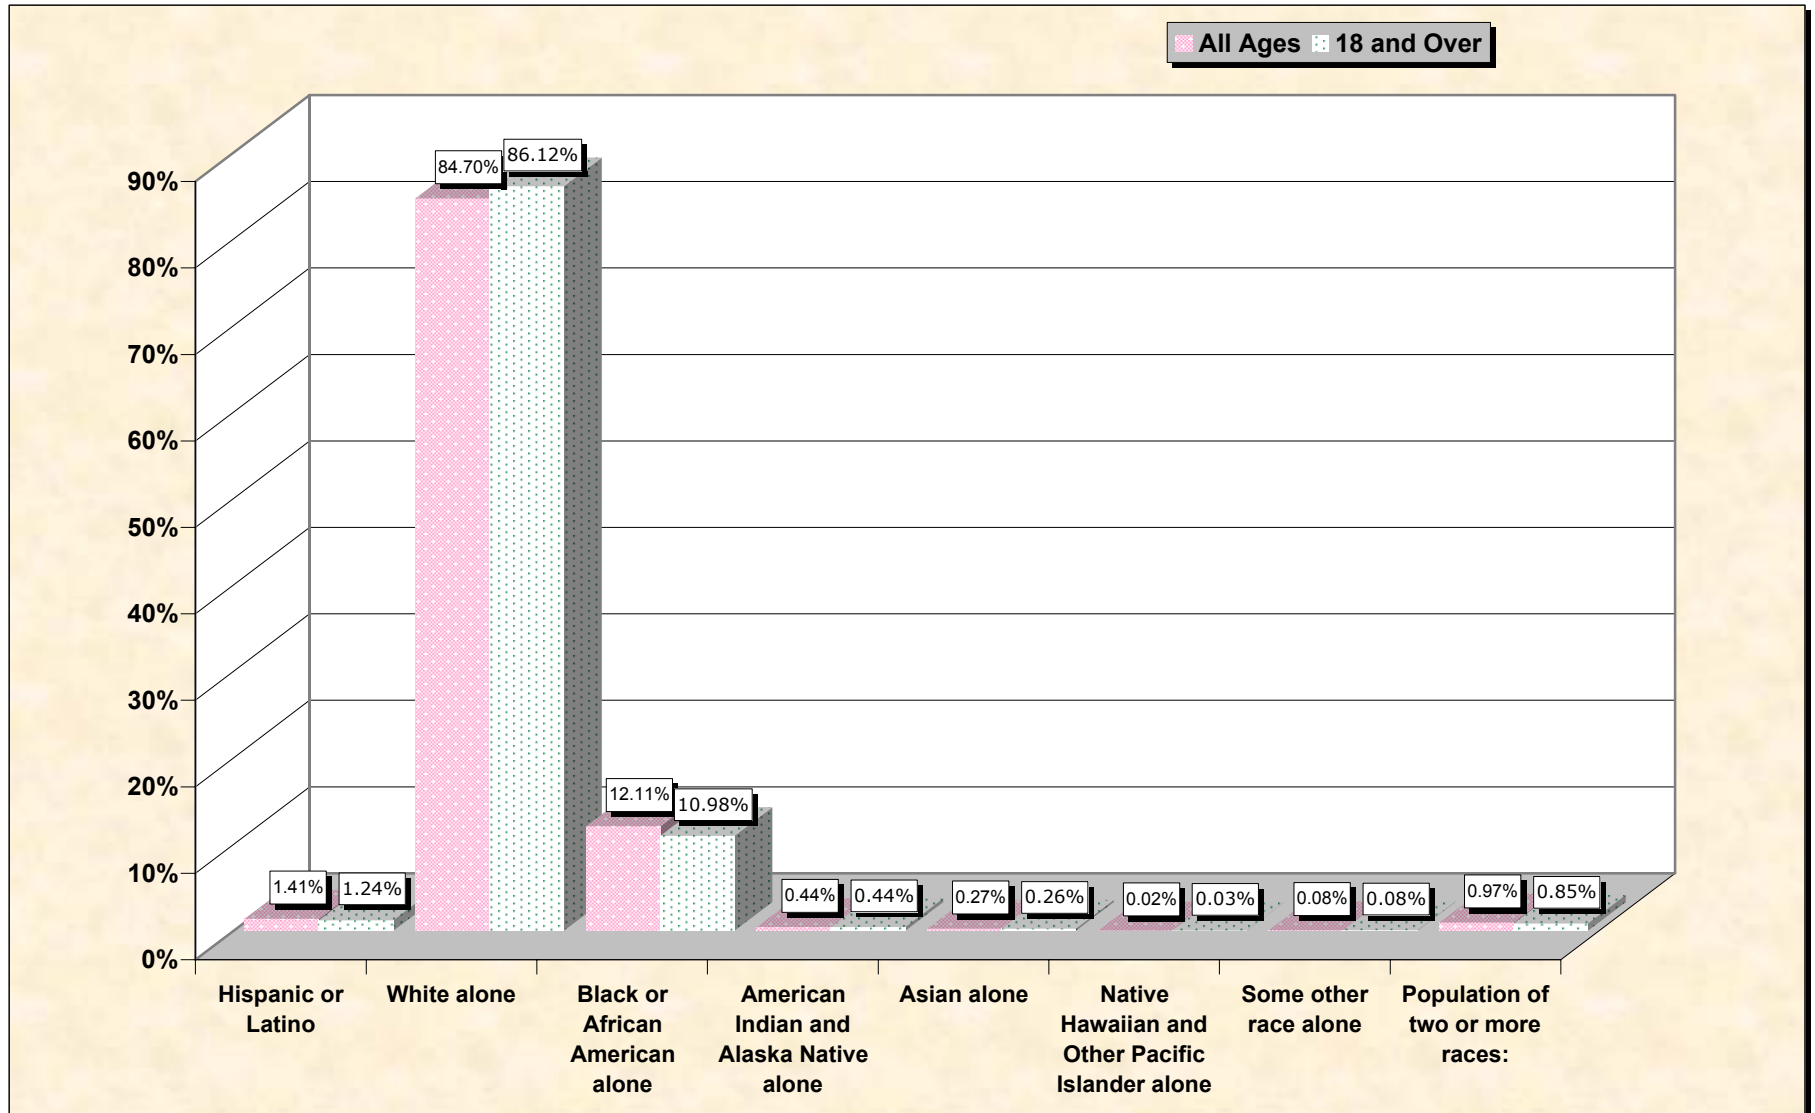

Population by Race or Ethnicity and Age

Pearl River County, Mississippi

Data Set: Census 2000 Redistricting Data (Public Law 94-171) Summary File

www.fairdata2000.com

[3-Oct-02](#)

Hispanic or Latino, and not Hispanic by Race and Age Pearl River County, Mississippi

Source: Data Set: Census 2000 Redistricting Data (Public Law 94-171) Summary File. PL2. HISPANIC OR LATINO, AND NOT HISPANIC OR LATINO BY RACE [73] - Universe: Total population; PL4. HISPANIC OR LATINO, AND NOT HISPANIC OR LATINO BY RACE FOR THE POPULATION 18 YEARS AND OVER [73] - Universe: Total population 18 years and over

source data for chart

HISPANIC OR LATINO, AND NOT HISPANIC OR LATINO BY RACE

	Pearl River County, Mississippi
Total:	48,621
Hispanic or Latino	686
Not Hispanic or Latino:	47,935
Population of one race:	47,462
White alone	41,181
Black or African American alone	5,888
American Indian and Alaska Native alone	212
Asian alone	130
Native Hawaiian and Other Pacific Islander alone	12
Some other race alone	39
Population of two or more races:	473

Source: Data Set: Census 2000 Redistricting Data (Public Law 94-171) Summary File. PL2. HISPANIC OR LATINO, AND NOT HISPANIC OR LATINO BY RACE [73] - Universe: Total population

HISPANIC OR LATINO, AND NOT HISPANIC OR LATINO BY RACE FOR THE POPULATION 18 YEARS AND OVER