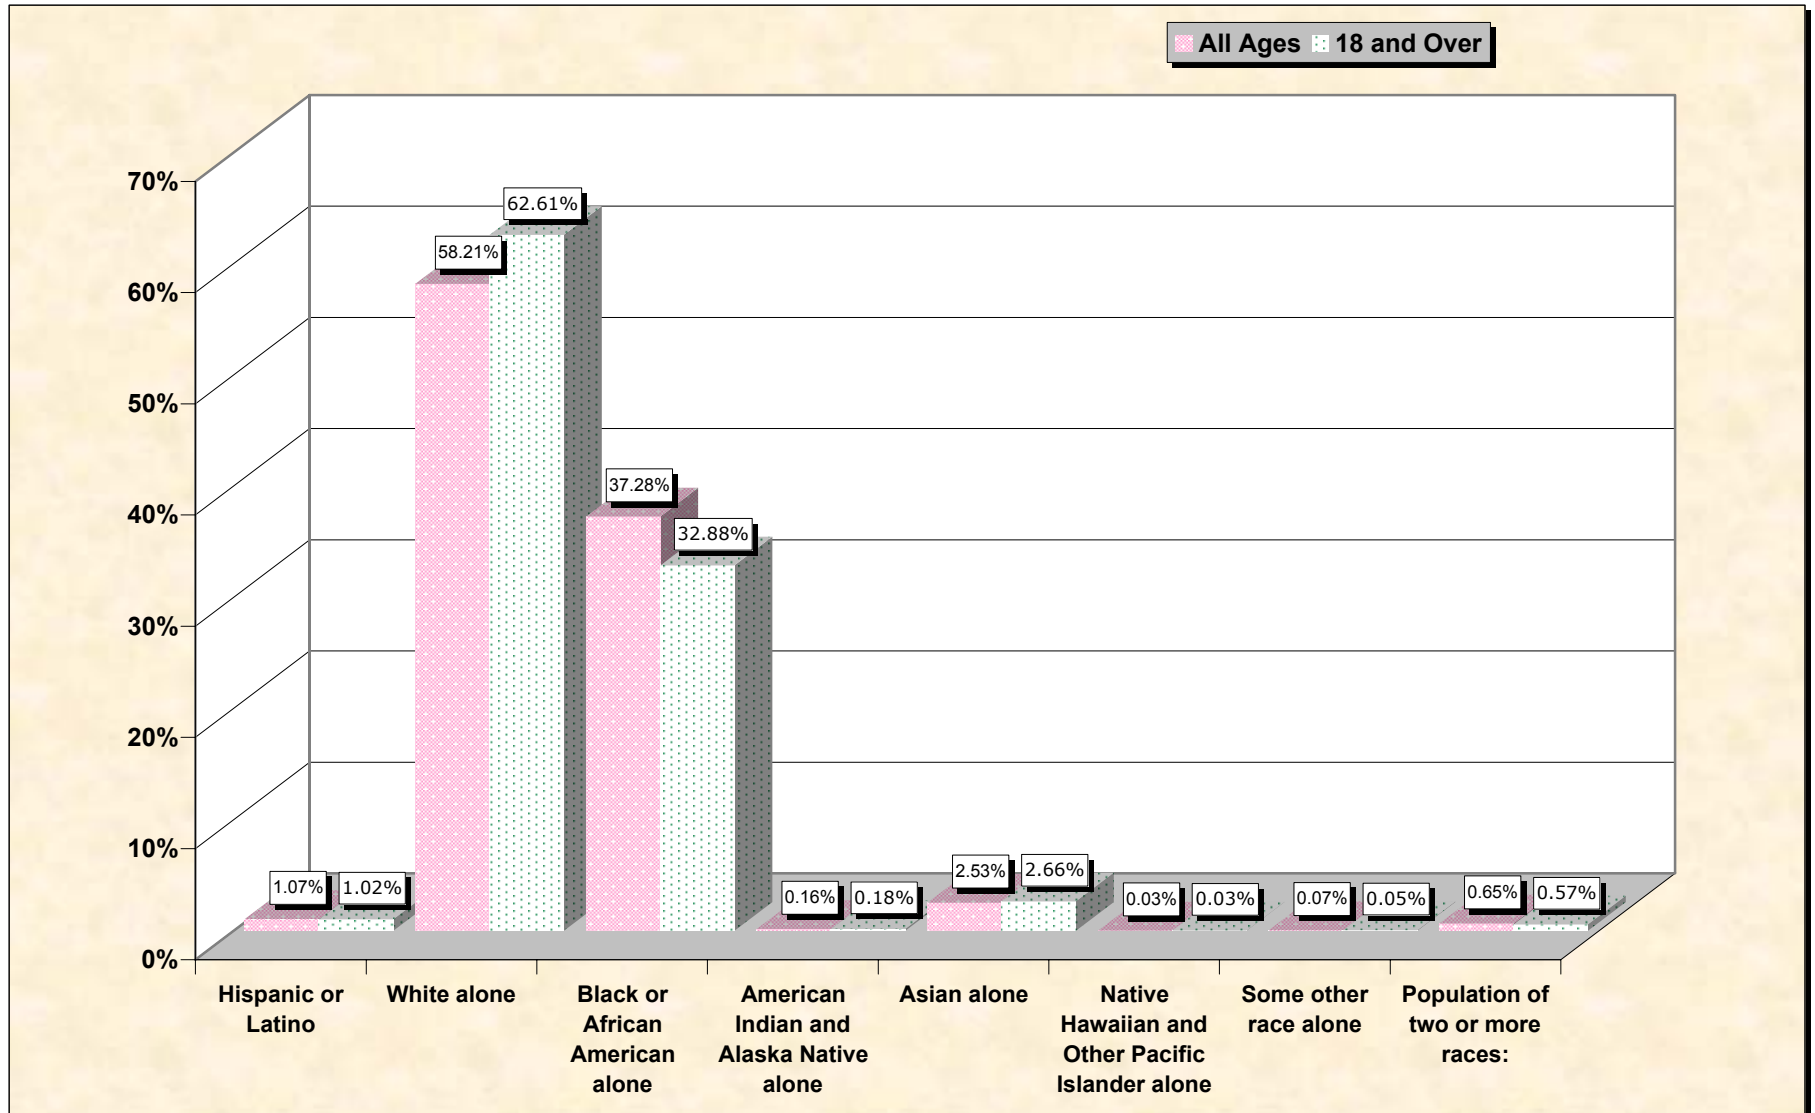

Population by Race or Ethnicity and Age

Oktibbeha County, Mississippi

Data Set: Census 2000 Redistricting Data (Public Law 94-171) Summary File

www.fairdata2000.com

[3-Oct-02](#)

Hispanic or Latino, and not Hispanic by Race and Age Oktibbeha County, Mississippi

Source: Data Set: Census 2000 Redistricting Data (Public Law 94-171) Summary File. PL2. HISPANIC OR LATINO, AND NOT HISPANIC OR LATINO BY RACE [73] - Universe: Total population; PL4. HISPANIC OR LATINO, AND NOT HISPANIC OR LATINO BY RACE FOR THE POPULATION 18 YEARS AND OVER [73] - Universe: Total population 18 years and over

source data for chart

HISPANIC OR LATINO, AND NOT HISPANIC OR LATINO BY RACE

	Oktibbeha County, Mississippi
Total:	42,902
Hispanic or Latino	461
Not Hispanic or Latino:	42,441
Population of one race:	42,160
White alone	24,973
Black or African American alone	15,994
American Indian and Alaska Native alone	69
Asian alone	1,084
Native Hawaiian and Other Pacific Islander alone	12
Some other race alone	28
Population of two or more races:	281

	Oktibbeha County, Mississippi
Total:	33,877
Hispanic or Latino	346
Not Hispanic or Latino:	33,531
Population of one race:	33,338
White alone	21,212
Black or African American alone	11,139
American Indian and Alaska Native alone	60
Asian alone	900
Native Hawaiian and Other Pacific Islander alone	10
Some other race alone	17
Population of two or more races:	193