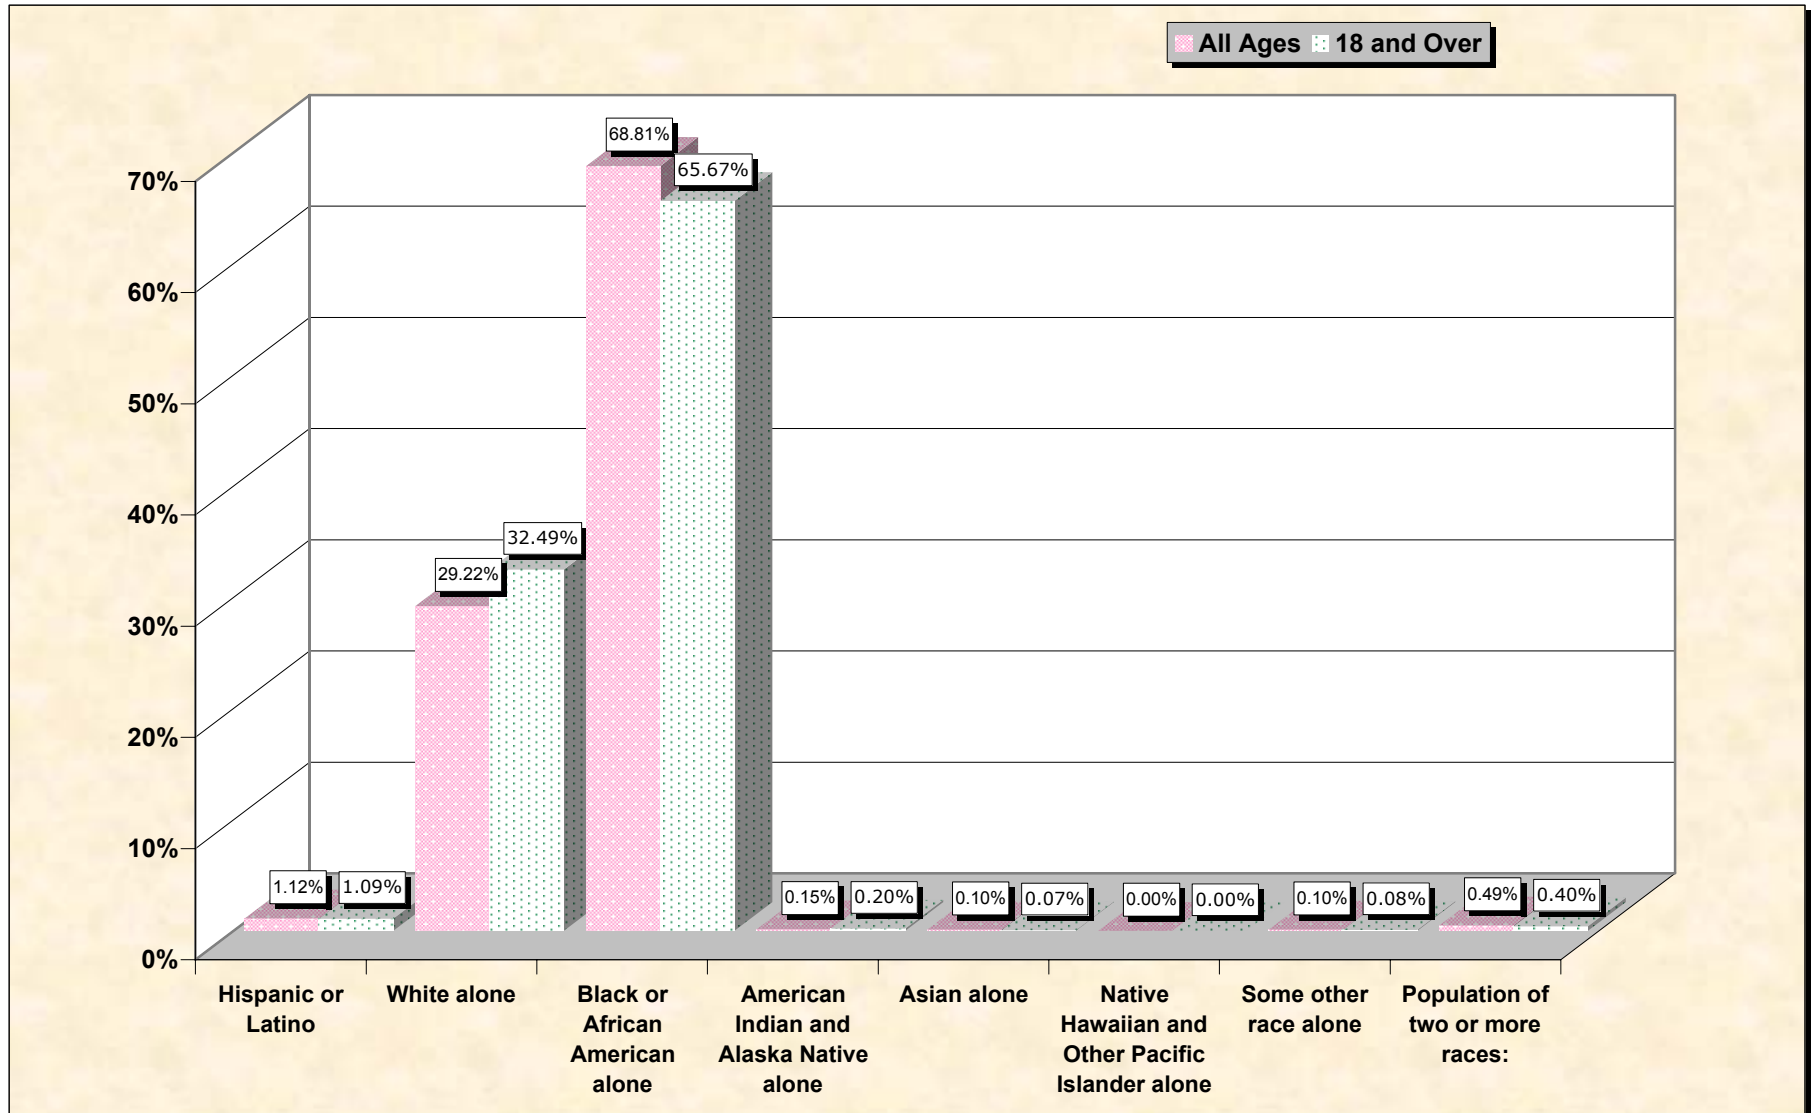

# Population by Race or Ethnicity and Age

## Noxubee County, Mississippi

**Data Set: Census 2000 Redistricting Data (Public Law 94-171) Summary File**

[www.fairdata2000.com](http://www.fairdata2000.com)

[3-Oct-02](#)

# Hispanic or Latino, and not Hispanic by Race and Age Noxubee County, Mississippi

Source: Data Set: Census 2000 Redistricting Data (Public Law 94-171) Summary File. PL2. HISPANIC OR LATINO, AND NOT HISPANIC OR LATINO BY RACE [73] - Universe: Total population; PL4. HISPANIC OR LATINO, AND NOT HISPANIC OR LATINO BY RACE FOR THE POPULATION 18 YEARS AND OVER [73] - Universe: Total population 18 years and over

Source: Data Set: Census 2000 Redistricting Data (Public Law 94-171) Summary File. PL2. HISPANIC OR LATINO, AND NOT HISPANIC OR LATINO BY RACE [73] - Universe: Total population

**HISPANIC OR LATINO, AND NOT HISPANIC OR LATINO BY RACE FOR THE POPULATION 18 YEARS AND OVER**