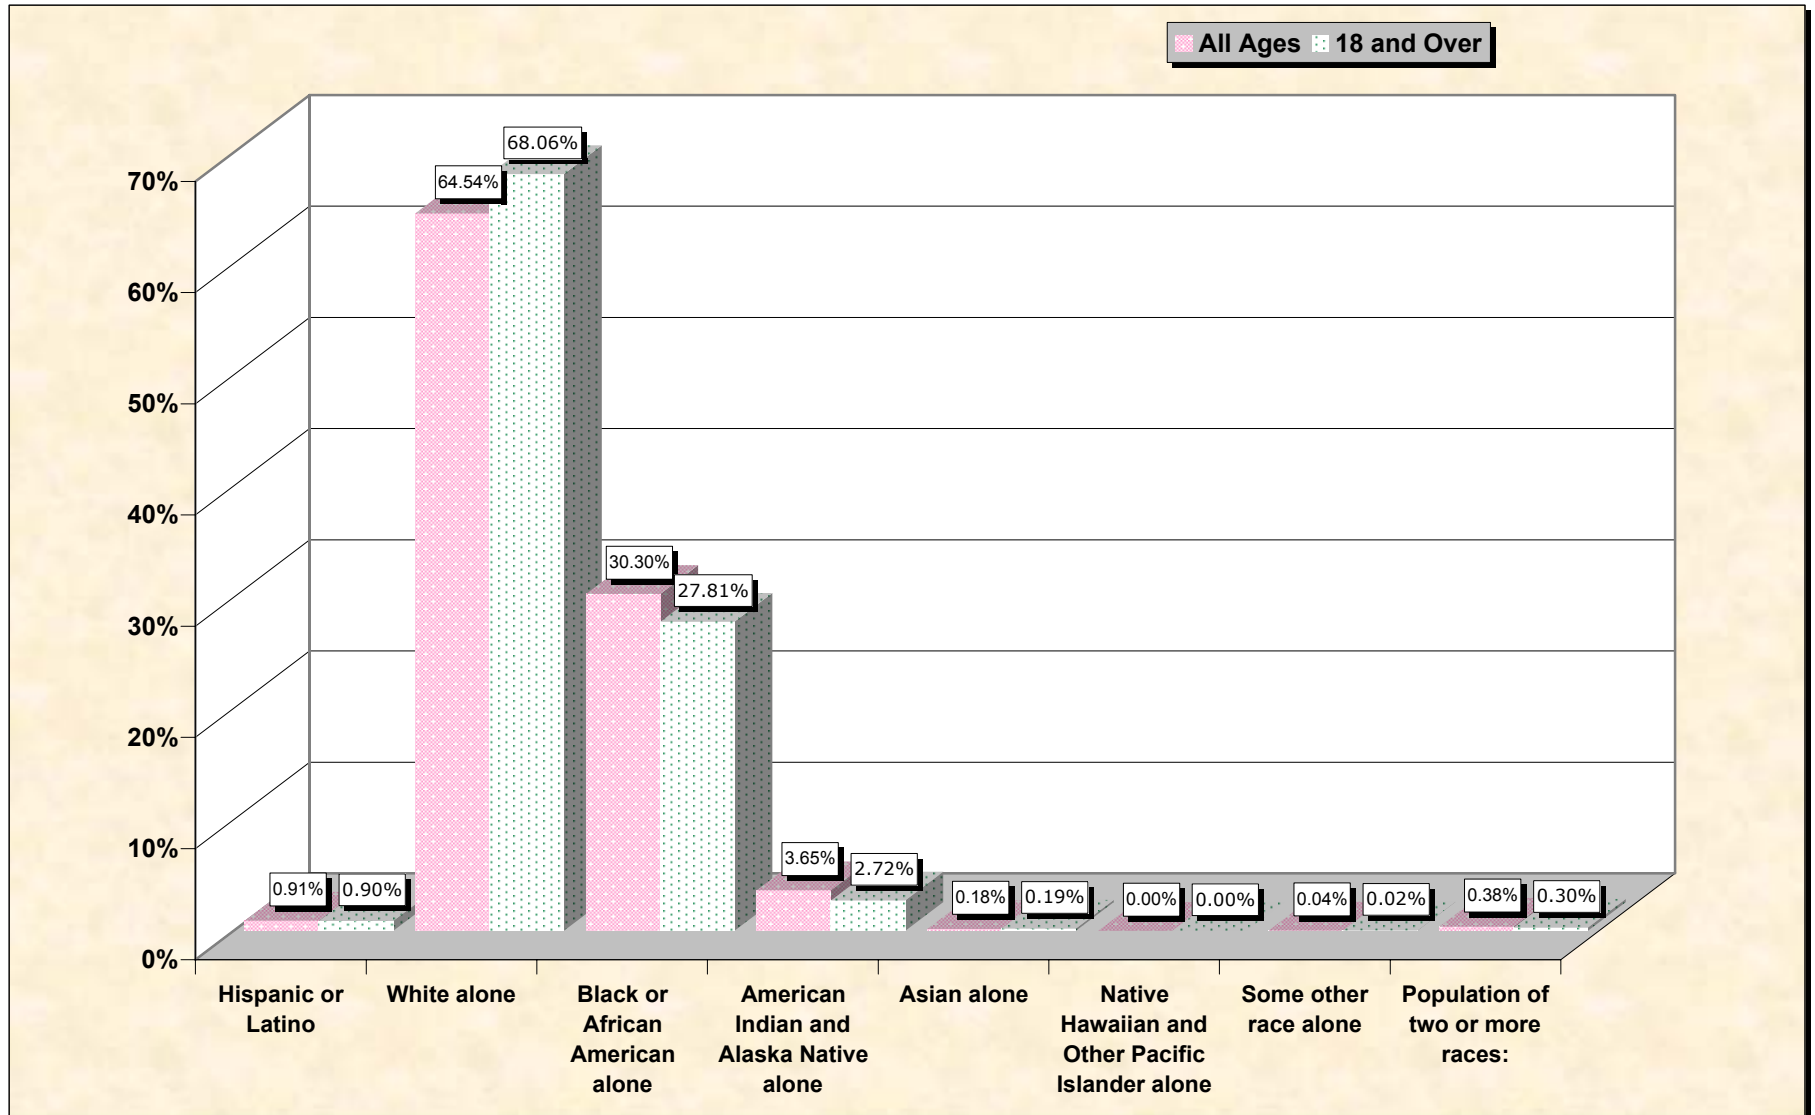

Population by Race or Ethnicity and Age

Newton County, Mississippi

Data Set: Census 2000 Redistricting Data (Public Law 94-171) Summary File

www.fairdata2000.com

[3-Oct-02](#)

Hispanic or Latino, and not Hispanic by Race and Age Newton County, Mississippi

Source: Data Set: Census 2000 Redistricting Data (Public Law 94-171) Summary File. PL2. HISPANIC OR LATINO, AND NOT HISPANIC OR LATINO BY RACE [73] - Universe: Total population; PL4. HISPANIC OR LATINO, AND NOT HISPANIC OR LATINO BY RACE FOR THE POPULATION 18 YEARS AND OVER [73] - Universe: Total population 18 years and over

source data for chart

HISPANIC OR LATINO, AND NOT HISPANIC OR LATINO BY RACE

	Newton County, Mississippi
Total:	21,838
Hispanic or Latino	198
Not Hispanic or Latino:	21,640
Population of one race:	21,556
White alone	14,095
Black or African American alone	6,617
American Indian and Alaska Native alone	796
Asian alone	39
Native Hawaiian and Other Pacific Islander alone	0
Some other race alone	9
Population of two or more races:	84

Source: Data Set: Census 2000 Redistricting Data (Public Law 94-171) Summary File. PL2. HISPANIC OR LATINO, AND NOT HISPANIC OR LATINO BY RACE [73] - Universe: Total population

HISPANIC OR LATINO, AND NOT HISPANIC OR LATINO BY RACE FOR THE POPULATION 18 YEARS AND OVER