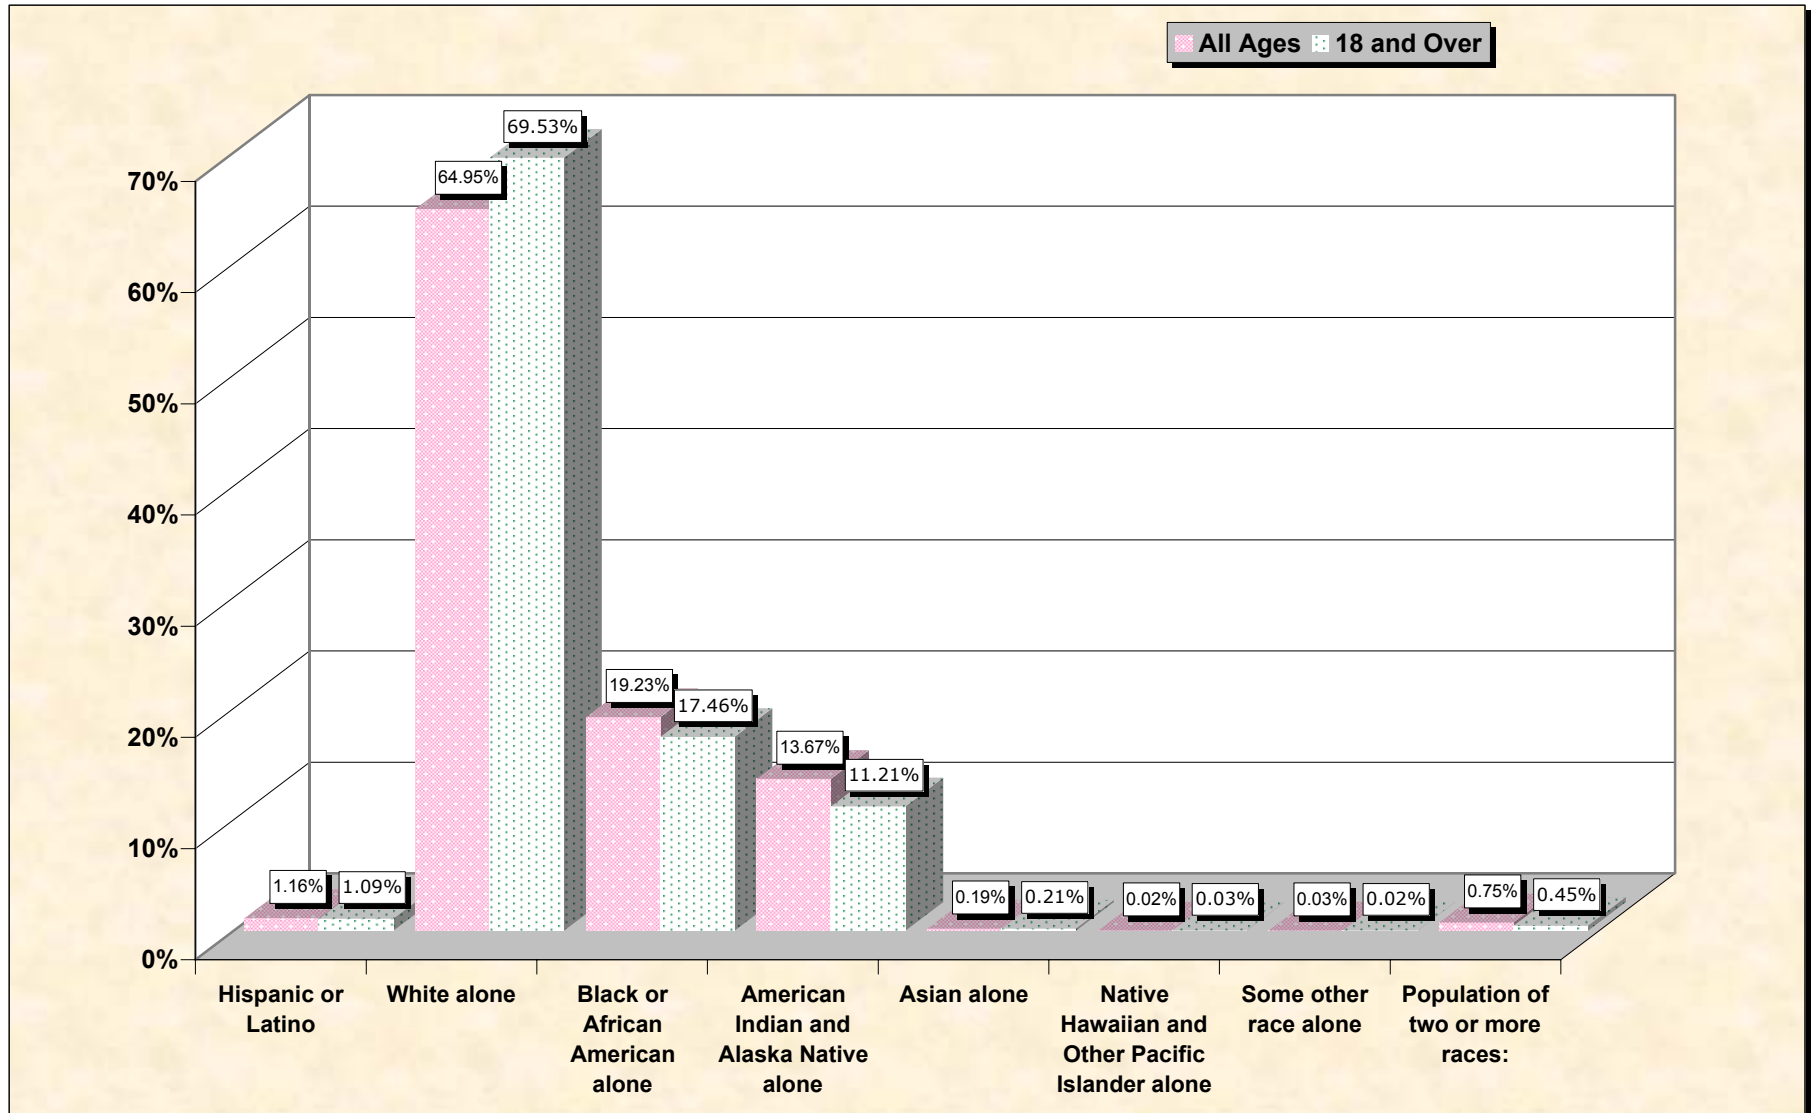

# Population by Race or Ethnicity and Age

## Neshoba County, Mississippi

**Data Set: Census 2000 Redistricting Data (Public Law 94-171) Summary File**

[www.fairdata2000.com](http://www.fairdata2000.com)

[3-Oct-02](#)

# Hispanic or Latino, and not Hispanic by Race and Age Neshoba County, Mississippi

Source: Data Set: Census 2000 Redistricting Data (Public Law 94-171) Summary File. PL2. HISPANIC OR LATINO, AND NOT HISPANIC OR LATINO BY RACE [73] - Universe: Total population; PL4. HISPANIC OR LATINO, AND NOT HISPANIC OR LATINO BY RACE FOR THE POPULATION 18 YEARS AND OVER [73] - Universe: Total population 18 years and over

**source data for chart**

**HISPANIC OR LATINO, AND NOT HISPANIC OR LATINO BY RACE**

	<b>Neshoba County, Mississippi</b>
Total:	28,684
Hispanic or Latino	332
Not Hispanic or Latino:	28,352
Population of one race:	28,136
White alone	18,630
Black or African American alone	5,515
American Indian and Alaska Native alone	3,922
Asian alone	54
Native Hawaiian and Other Pacific Islander alone	6
Some other race alone	9
Population of two or more races:	216