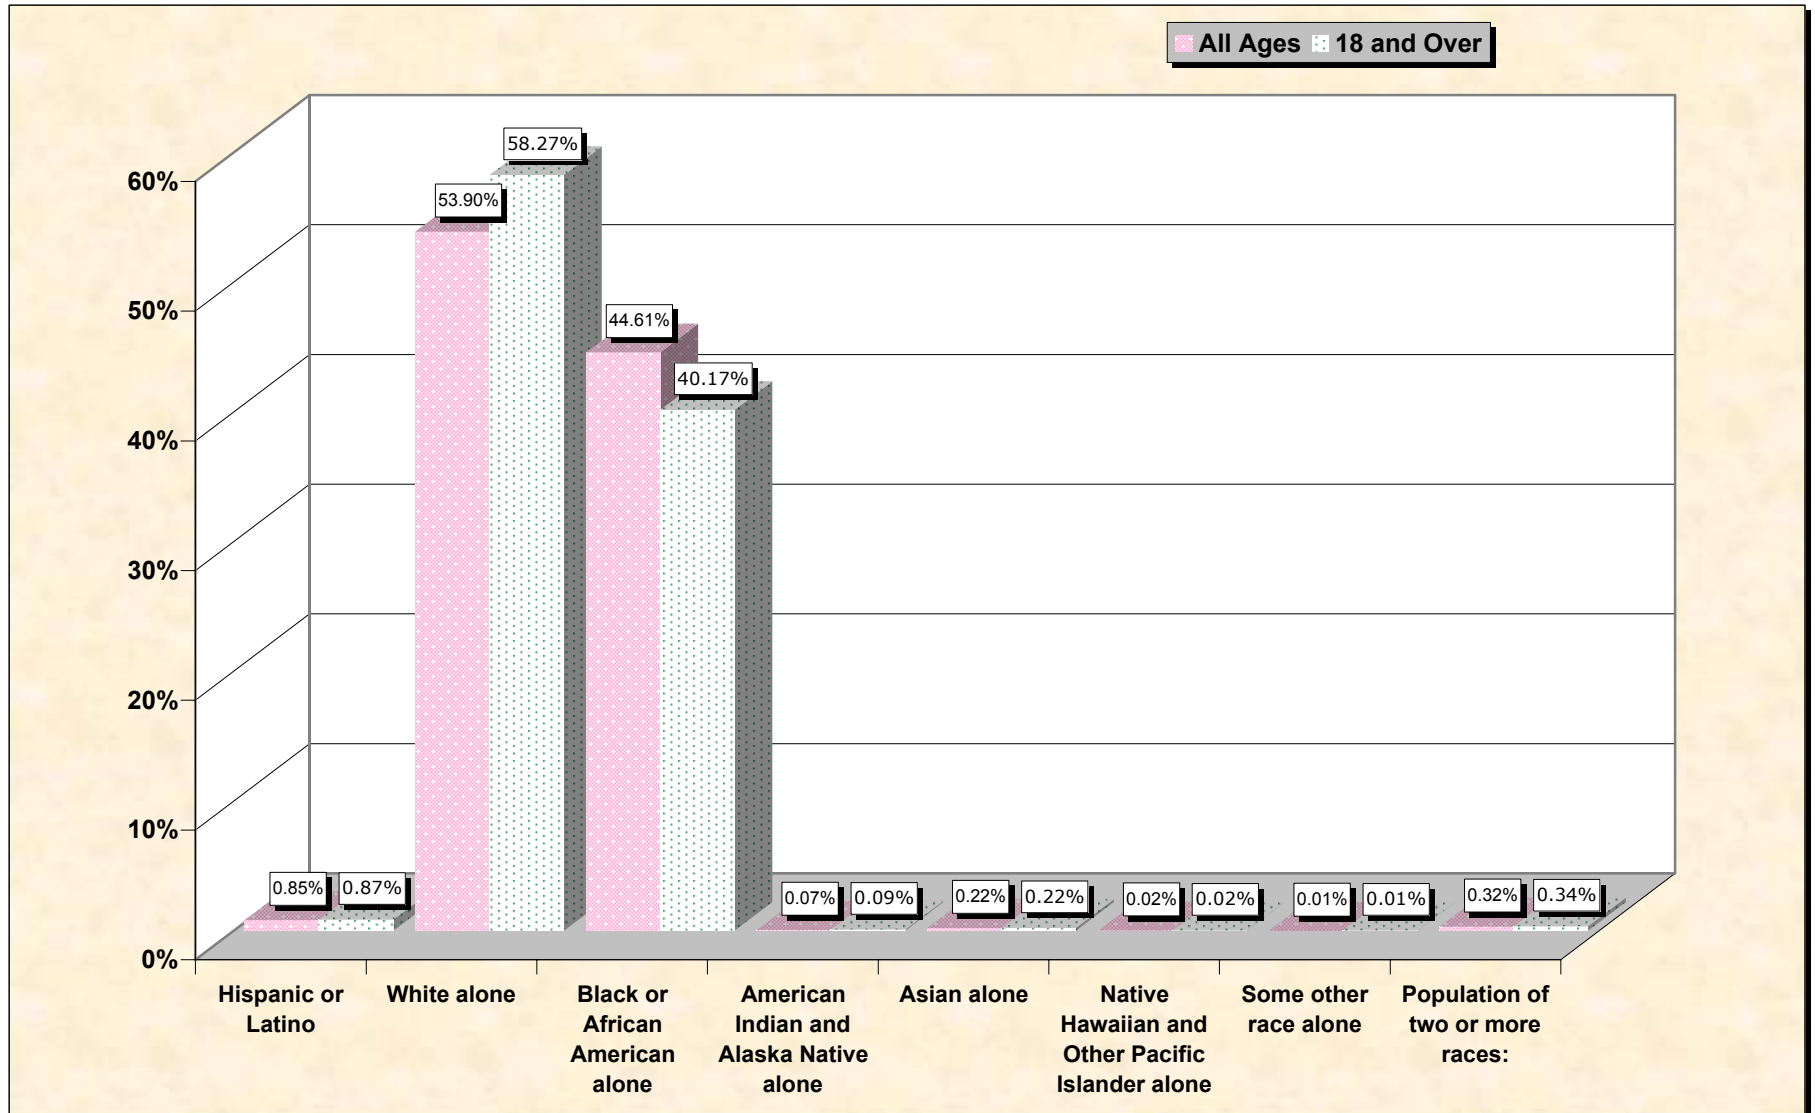

Population by Race or Ethnicity and Age

Montgomery County, Mississippi

Data Set: Census 2000 Redistricting Data (Public Law 94-171) Summary File

www.fairdata2000.com

[3-Oct-02](#)

Hispanic or Latino, and not Hispanic by Race and Age Montgomery County, Mississippi

Source: Data Set: Census 2000 Redistricting Data (Public Law 94-171) Summary File. PL2. HISPANIC OR LATINO, AND NOT HISPANIC OR LATINO BY RACE [73] - Universe: Total population; PL4. HISPANIC OR LATINO, AND NOT HISPANIC OR LATINO BY RACE FOR THE POPULATION 18 YEARS AND OVER [73] - Universe: Total population 18 years and over

source data for chart

HISPANIC OR LATINO, AND NOT HISPANIC OR LATINO BY RACE

	Montgomery County, Mississippi
Total:	12,189
Hispanic or Latino	103
Not Hispanic or Latino:	12,086
Population of one race:	12,047
White alone	6,570
Black or African American alone	5,437
American Indian and Alaska Native alone	9
Asian alone	27
Native Hawaiian and Other Pacific Islander alone	3
Some other race alone	1
Population of two or more races:	39

Source: Data Set: Census 2000 Redistricting Data (Public Law 94-171) Summary File. PL2. HISPANIC OR LATINO, AND NOT HISPANIC OR LATINO BY RACE [73] - Universe: Total population

HISPANIC OR LATINO, AND NOT HISPANIC OR LATINO BY RACE FOR THE POPULATION 18 YEARS AND OVER