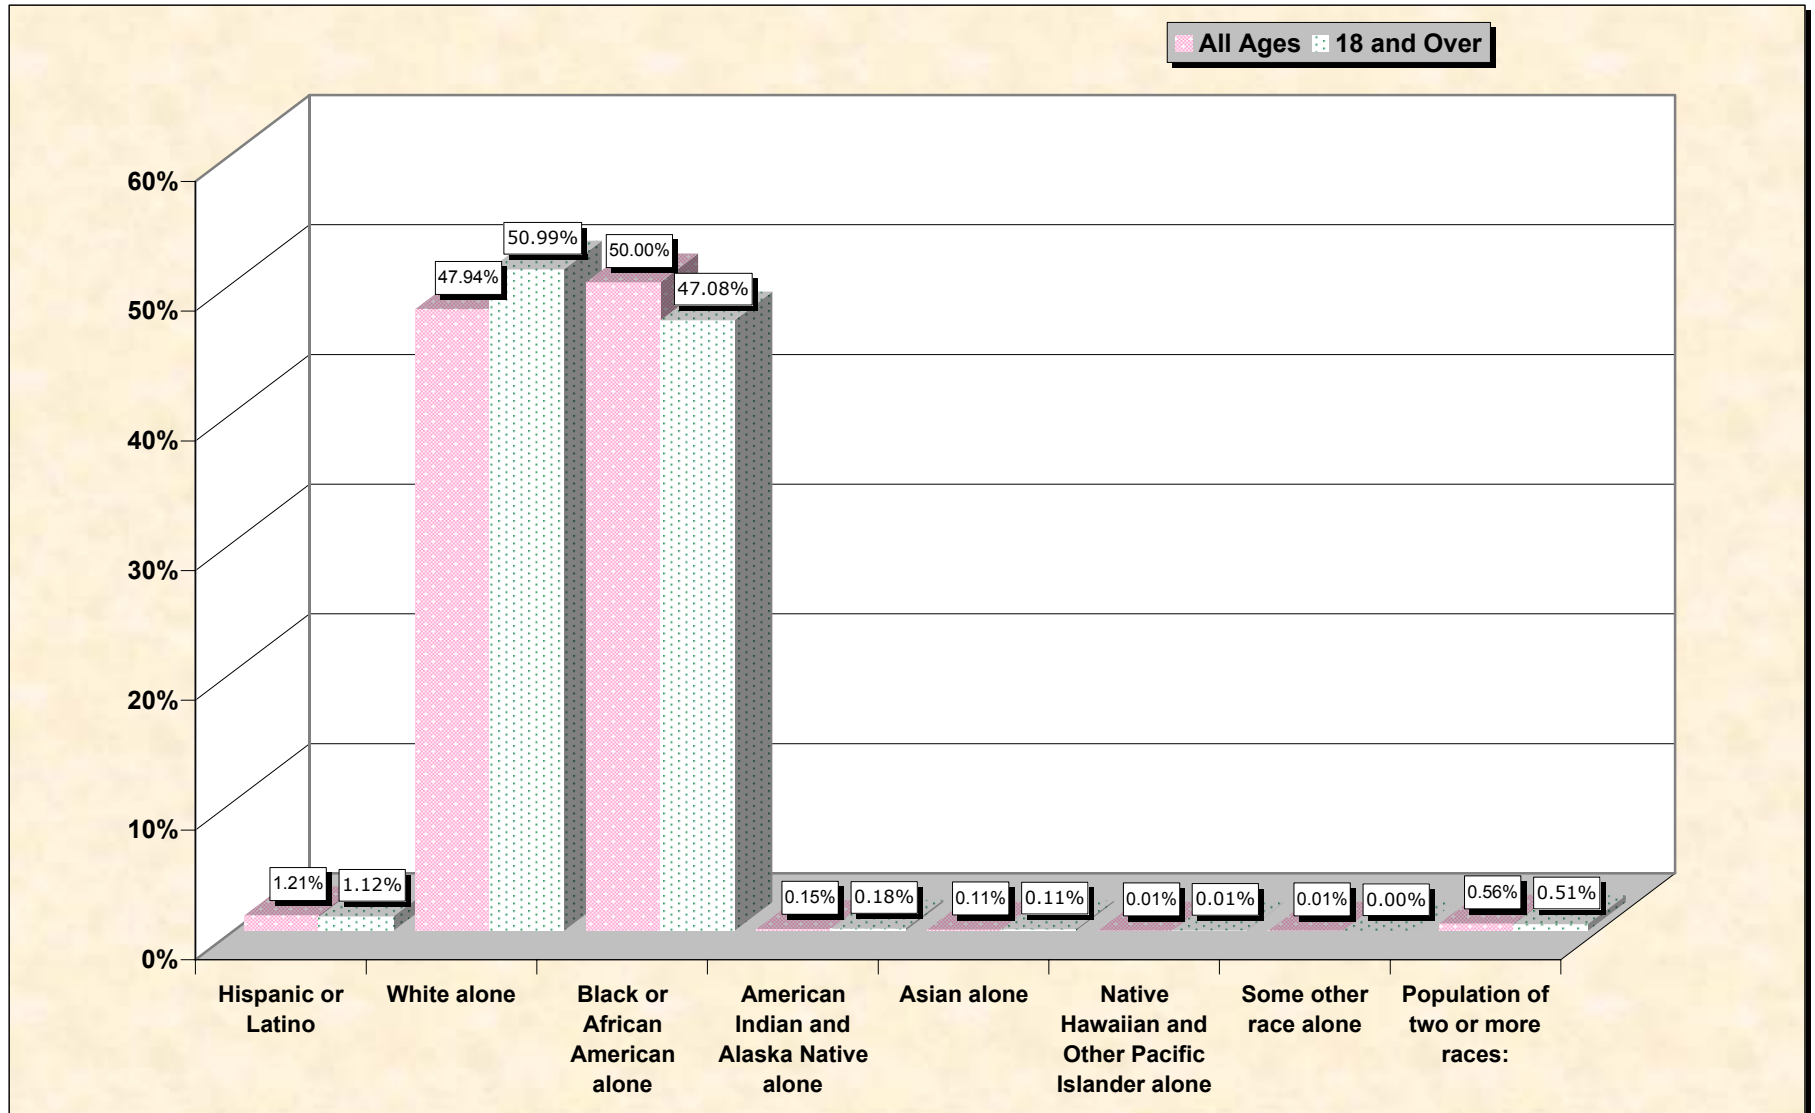

Population by Race or Ethnicity and Age

Marshall County, Mississippi

Data Set: Census 2000 Redistricting Data (Public Law 94-171) Summary File

www.fairdata2000.com

[3-Oct-02](#)

Hispanic or Latino, and not Hispanic by Race and Age Marshall County, Mississippi

Source: Data Set: Census 2000 Redistricting Data (Public Law 94-171) Summary File. PL2. HISPANIC OR LATINO, AND NOT HISPANIC OR LATINO BY RACE [73] - Universe: Total population; PL4. HISPANIC OR LATINO, AND NOT HISPANIC OR LATINO BY RACE FOR THE POPULATION 18 YEARS AND OVER [73] - Universe: Total population 18 years and over

source data for chart

HISPANIC OR LATINO, AND NOT HISPANIC OR LATINO BY RACE

	Marshall County, Mississippi
Total:	34,993
Hispanic or Latino	425
Not Hispanic or Latino:	34,568
Population of one race:	34,372
White alone	16,774
Black or African American alone	17,496
American Indian and Alaska Native alone	54
Asian alone	38
Native Hawaiian and Other Pacific Islander alone	5
Some other race alone	5
Population of two or more races:	196

Source: Data Set: Census 2000 Redistricting Data (Public Law 94-171) Summary File. PL2. HISPANIC OR LATINO, AND NOT HISPANIC OR LATINO BY RACE [73] - Universe: Total population

HISPANIC OR LATINO, AND NOT HISPANIC OR LATINO BY RACE FOR THE POPULATION 18 YEARS AND OVER