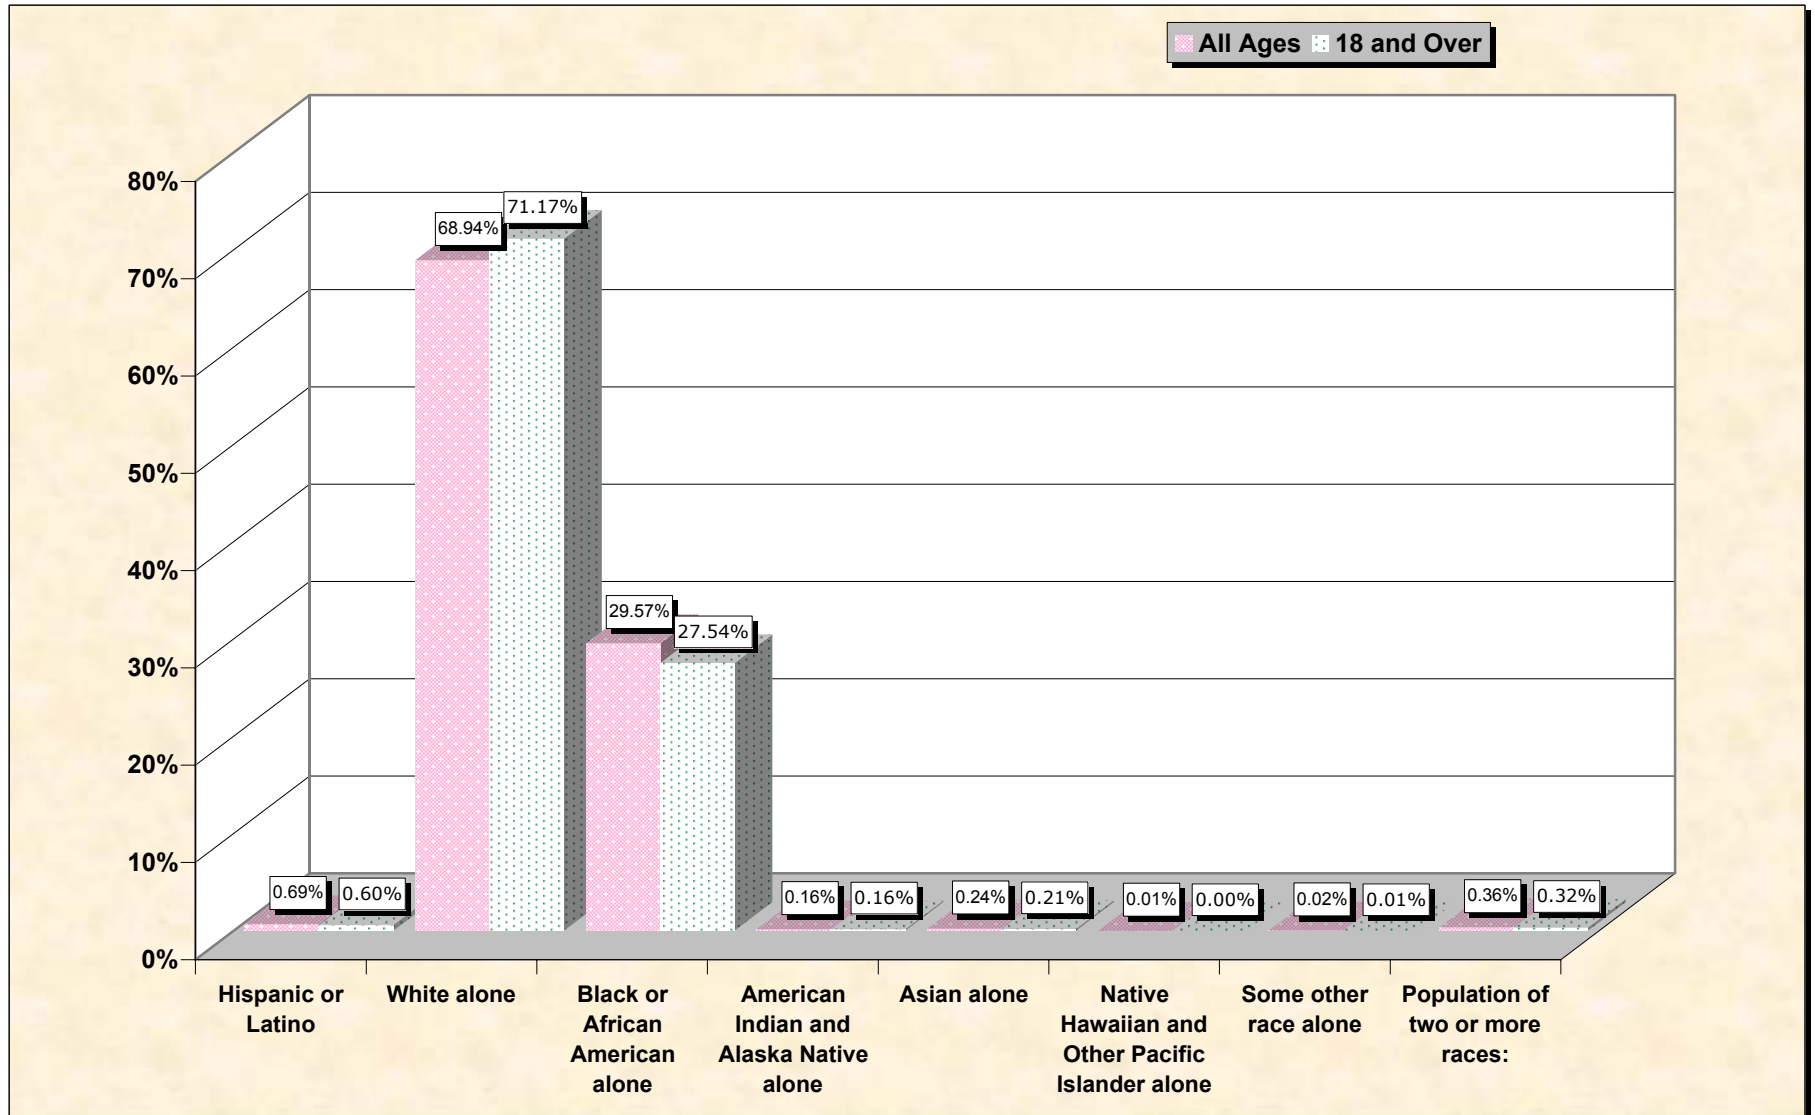

Population by Race or Ethnicity and Age

Lincoln County, Mississippi

Data Set: Census 2000 Redistricting Data (Public Law 94-171) Summary File

www.fairdata2000.com

[3-Oct-02](#)

Hispanic or Latino, and not Hispanic by Race and Age Lincoln County, Mississippi

Source: Data Set: Census 2000 Redistricting Data (Public Law 94-171) Summary File. PL2. HISPANIC OR LATINO, AND NOT HISPANIC OR LATINO BY RACE [73] - Universe: Total population; PL4. HISPANIC OR LATINO, AND NOT HISPANIC OR LATINO BY RACE FOR THE POPULATION 18 YEARS AND OVER [73] - Universe: Total population 18 years and over

source data for chart

HISPANIC OR LATINO, AND NOT HISPANIC OR LATINO BY RACE

	Lincoln County, Mississippi
Total:	33,166
Hispanic or Latino	229
Not Hispanic or Latino:	32,937
Population of one race:	32,818
White alone	22,866
Black or African American alone	9,807
American Indian and Alaska Native alone	54
Asian alone	81
Native Hawaiian and Other Pacific Islander alone	2
Some other race alone	8
Population of two or more races:	119

	Lincoln County, Mississippi
Total:	24,324
Hispanic or Latino	145
Not Hispanic or Latino:	24,179
Population of one race:	24,102
White alone	17,311
Black or African American alone	6,698
American Indian and Alaska Native alone	40
Asian alone	50
Native Hawaiian and Other Pacific Islander alone	1
Some other race alone	2
Population of two or more races:	77