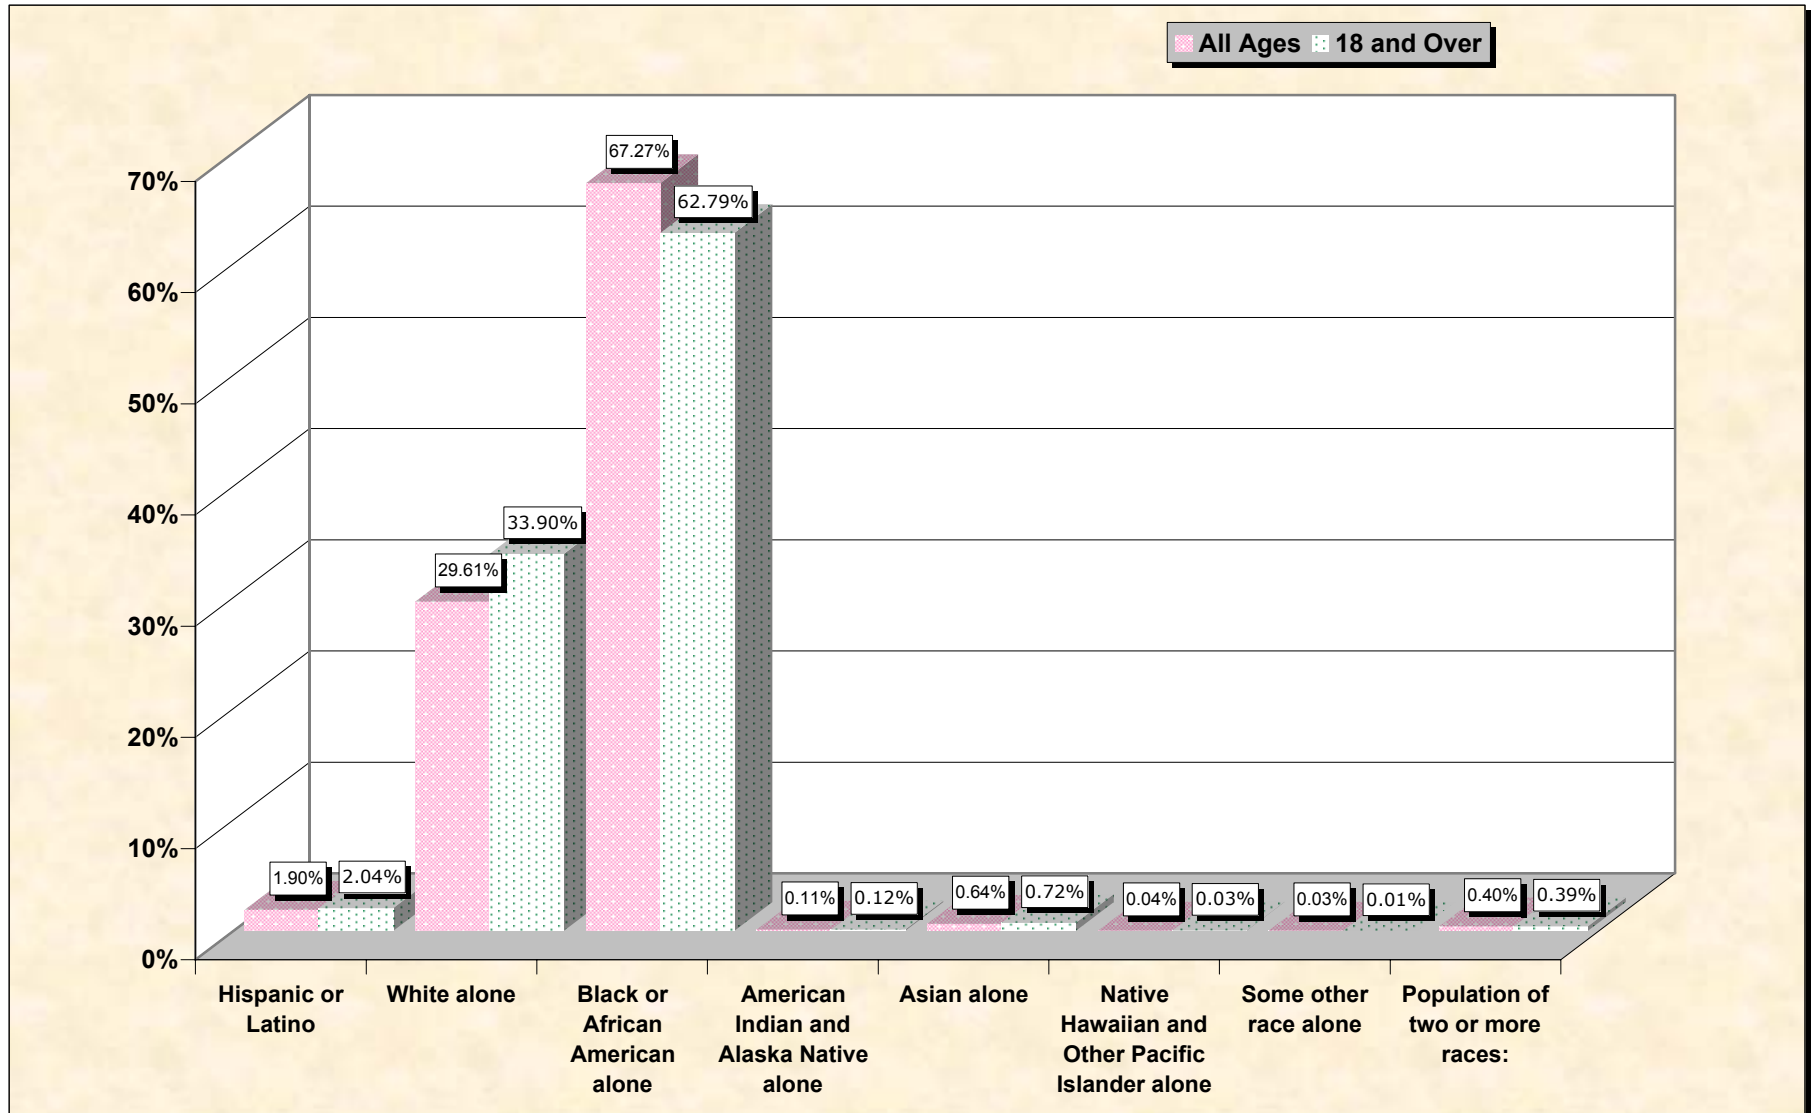

# Population by Race or Ethnicity and Age

# Hispanic or Latino, and not Hispanic by Race and Age Leflore County, Mississippi

Source: Data Set: Census 2000 Redistricting Data (Public Law 94-171) Summary File. PL2. HISPANIC OR LATINO, AND NOT HISPANIC OR LATINO BY RACE [73] - Universe: Total population; PL4. HISPANIC OR LATINO, AND NOT HISPANIC OR LATINO BY RACE FOR THE POPULATION 18 YEARS AND OVER [73] - Universe: Total population 18 years and over

**source data for chart**

**HISPANIC OR LATINO, AND NOT HISPANIC OR LATINO BY RACE**

	<b>Leflore County, Mississippi</b>
Total:	37,947
Hispanic or Latino	720
Not Hispanic or Latino:	37,227
Population of one race:	37,075
White alone	11,238
Black or African American alone	25,526
American Indian and Alaska Native alone	42
Asian alone	244
Native Hawaiian and Other Pacific Islander alone	15
Some other race alone	10
Population of two or more races:	152

Source: Data Set: Census 2000 Redistricting Data (Public Law 94-171) Summary File. PL2. HISPANIC OR LATINO, AND NOT HISPANIC OR LATINO BY RACE [73] - Universe: Total population

**HISPANIC OR LATINO, AND NOT HISPANIC OR LATINO BY RACE FOR THE POPULATION 18 YEARS AND OVER**