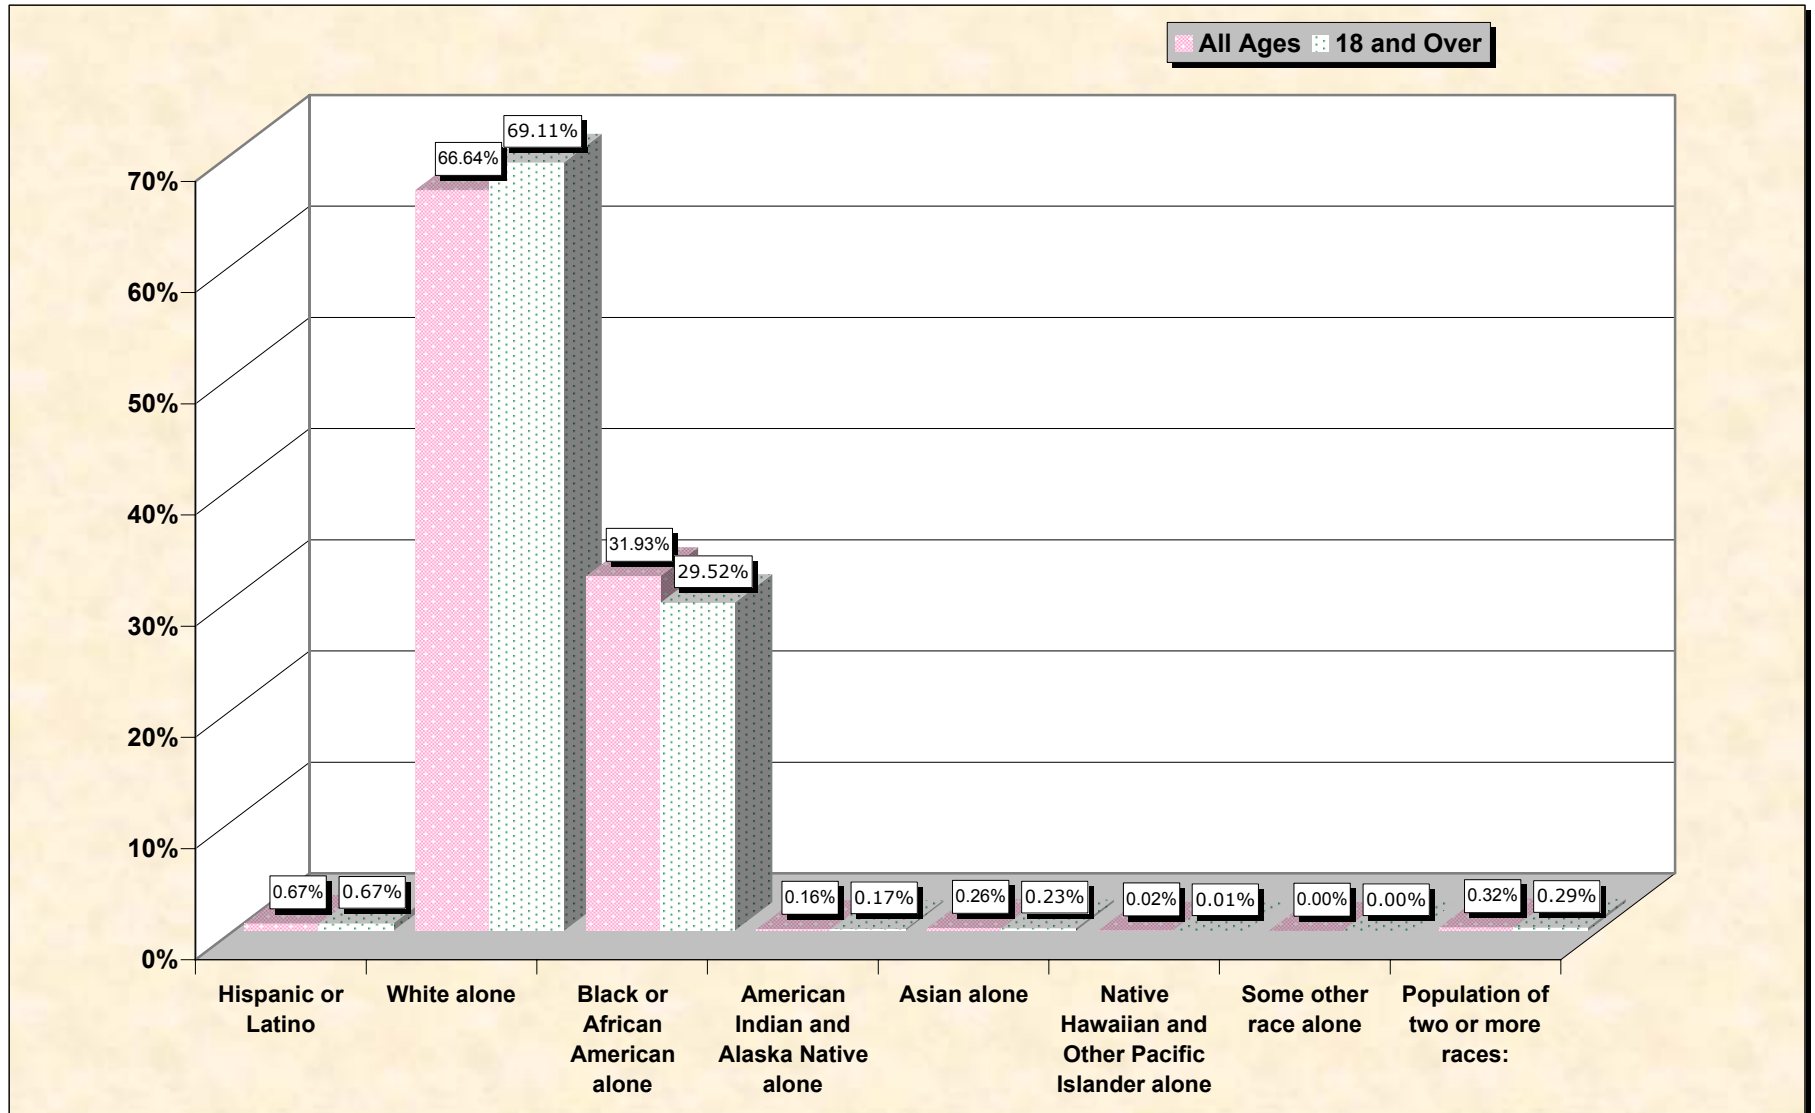

# Population by Race or Ethnicity and Age

# Hispanic or Latino, and not Hispanic by Race and Age Lawrence County, Mississippi

Source: Data Set: Census 2000 Redistricting Data (Public Law 94-171) Summary File. PL2. HISPANIC OR LATINO, AND NOT HISPANIC OR LATINO BY RACE [73] - Universe: Total population; PL4. HISPANIC OR LATINO, AND NOT HISPANIC OR LATINO BY RACE FOR THE POPULATION 18 YEARS AND OVER [73] - Universe: Total population 18 years and over

**source data for chart**

**HISPANIC OR LATINO, AND NOT HISPANIC OR LATINO BY RACE**

	<b>Lawrence County, Mississippi</b>
Total:	13,258
Hispanic or Latino	89
Not Hispanic or Latino:	13,169
Population of one race:	13,127
White alone	8,835
Black or African American alone	4,233
American Indian and Alaska Native alone	21
Asian alone	35
Native Hawaiian and Other Pacific Islander alone	3
Some other race alone	0
Population of two or more races:	42

Source: Data Set: Census 2000 Redistricting Data (Public Law 94-171) Summary File. PL2. HISPANIC OR LATINO, AND NOT HISPANIC OR LATINO BY RACE [73] -  
Universe: Total population

**HISPANIC OR LATINO, AND NOT HISPANIC OR LATINO BY RACE FOR THE POPULATION 18 YEARS AND OVER**