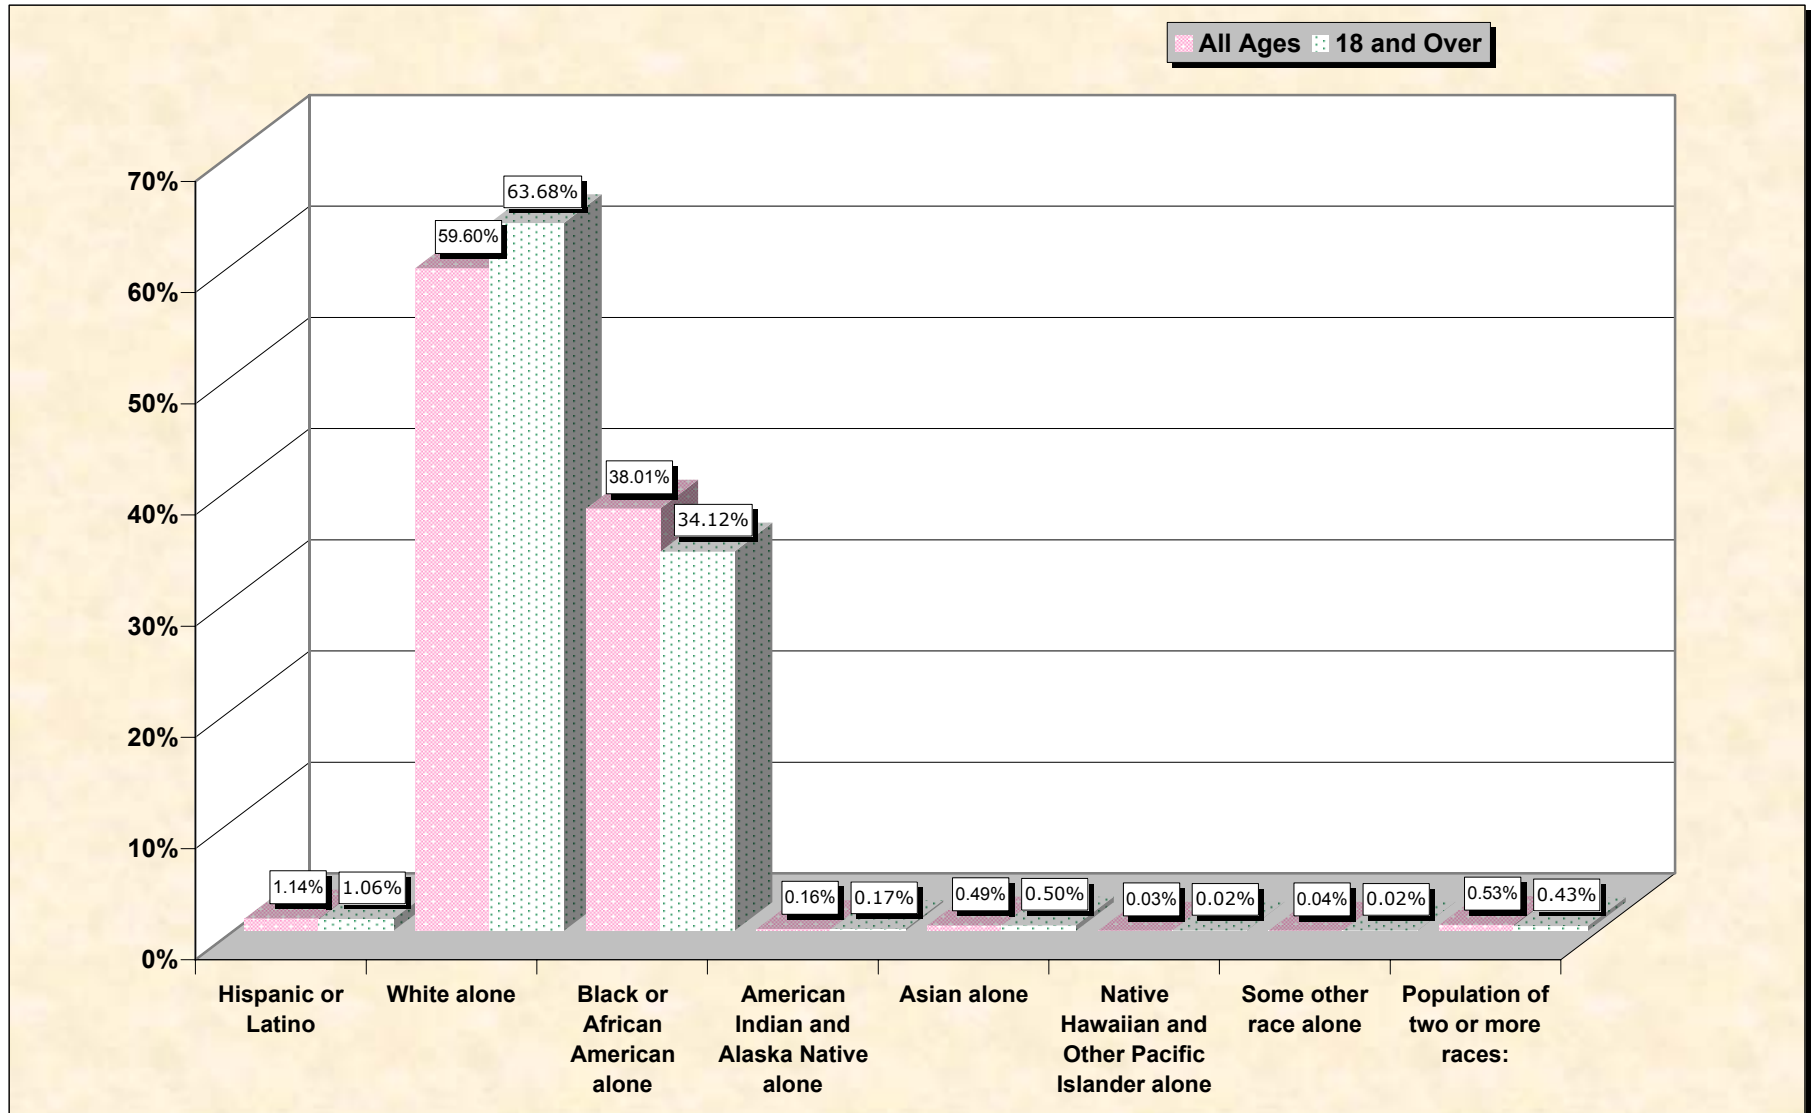

Population by Race or Ethnicity and Age

Lauderdale County, Mississippi

Data Set: Census 2000 Redistricting Data (Public Law 94-171) Summary File

www.fairdata2000.com

[3-Oct-02](#)

Hispanic or Latino, and not Hispanic by Race and Age Lauderdale County, Mississippi

Source: Data Set: Census 2000 Redistricting Data (Public Law 94-171) Summary File. PL2. HISPANIC OR LATINO, AND NOT HISPANIC OR LATINO BY RACE [73] - Universe: Total population; PL4. HISPANIC OR LATINO, AND NOT HISPANIC OR LATINO BY RACE FOR THE POPULATION 18 YEARS AND OVER [73] - Universe: Total population 18 years and over

source data for chart

HISPANIC OR LATINO, AND NOT HISPANIC OR LATINO BY RACE

	Lauderdale County, Mississippi
Total:	78,161
Hispanic or Latino	888
Not Hispanic or Latino:	77,273
Population of one race:	76,857
White alone	46,587
Black or African American alone	29,706
American Indian and Alaska Native alone	127
Asian alone	385
Native Hawaiian and Other Pacific Islander alone	21
Some other race alone	31
Population of two or more races:	416

Source: Data Set: Census 2000 Redistricting Data (Public Law 94-171) Summary File. PL2. HISPANIC OR LATINO, AND NOT HISPANIC OR LATINO BY RACE [73] - Universe: Total population

HISPANIC OR LATINO, AND NOT HISPANIC OR LATINO BY RACE FOR THE POPULATION 18 YEARS AND OVER