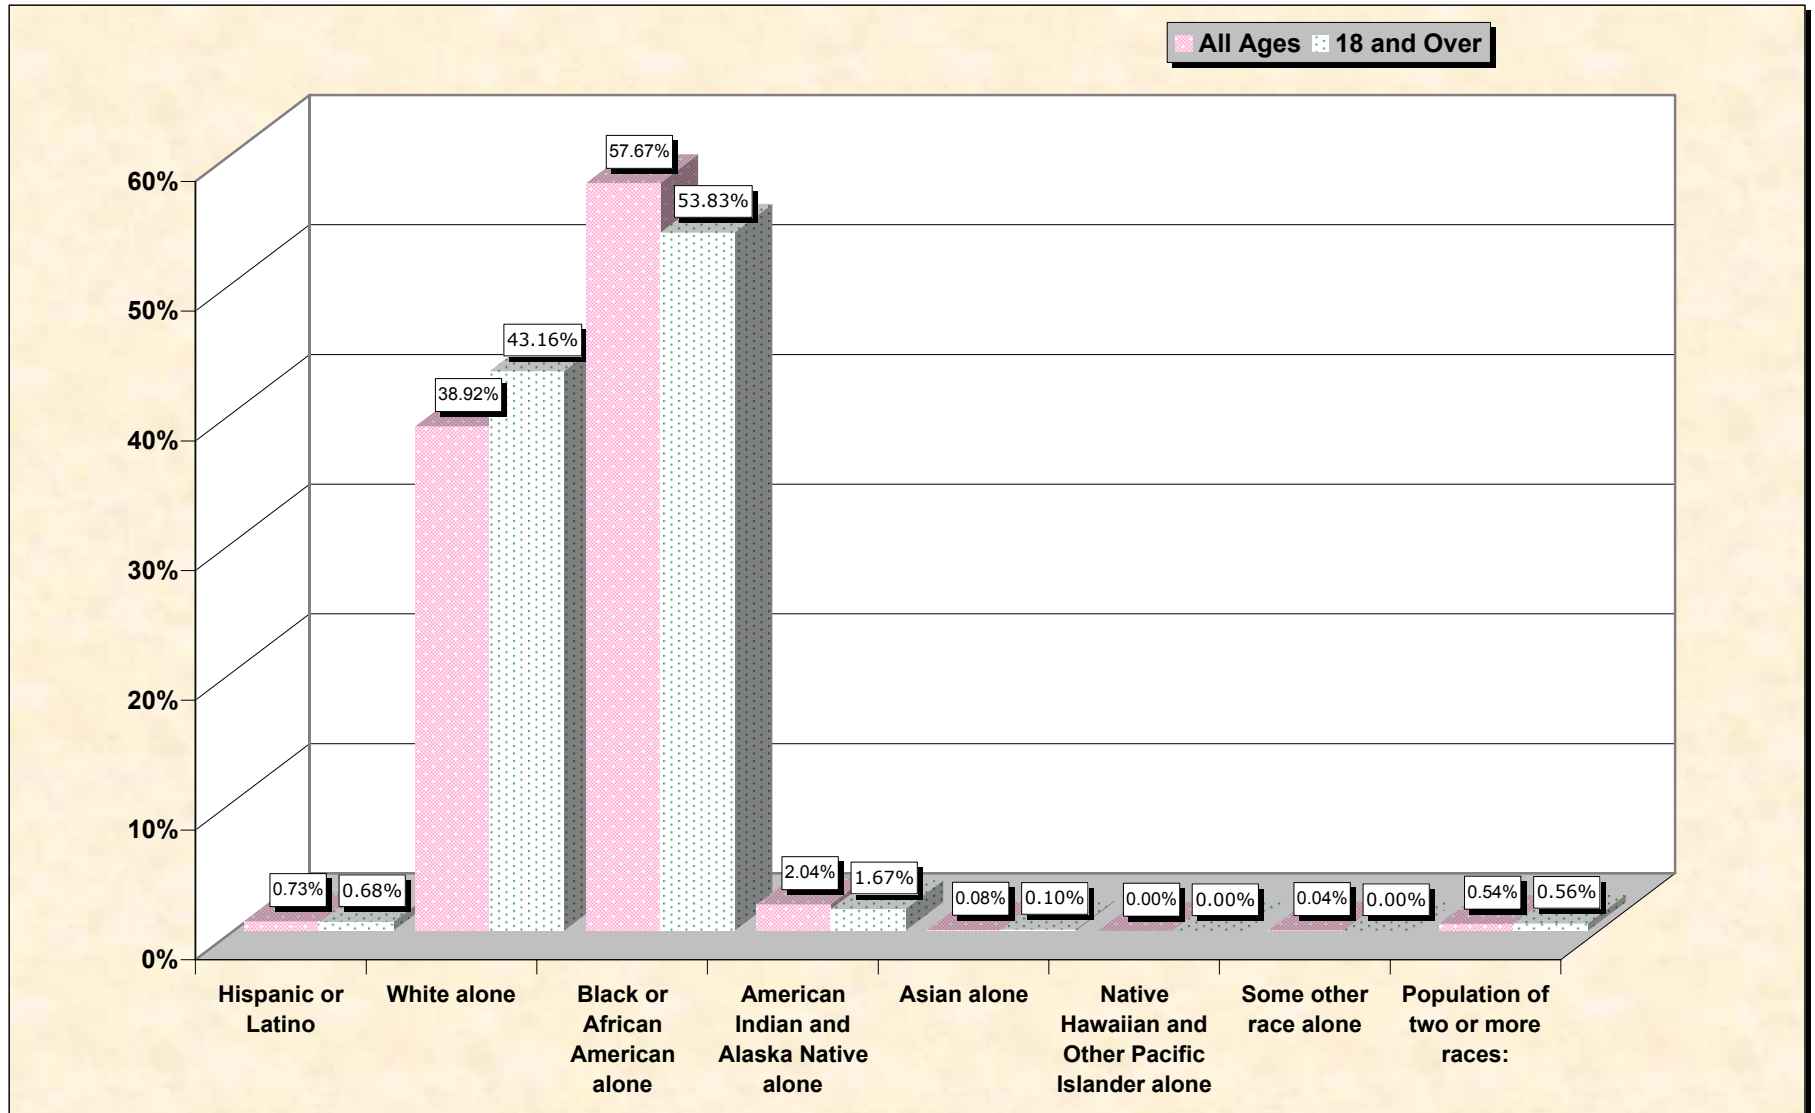

Population by Race or Ethnicity and Age

Kemper County, Mississippi

Data Set: Census 2000 Redistricting Data (Public Law 94-171) Summary File

www.fairdata2000.com

[3-Oct-02](#)

Hispanic or Latino, and not Hispanic by Race and Age Kemper County, Mississippi

Source: Data Set: Census 2000 Redistricting Data (Public Law 94-171) Summary File. PL2. HISPANIC OR LATINO, AND NOT HISPANIC OR LATINO BY RACE [73] - Universe: Total population; PL4. HISPANIC OR LATINO, AND NOT HISPANIC OR LATINO BY RACE FOR THE POPULATION 18 YEARS AND OVER [73] - Universe: Total population 18 years and over

source data for chart

HISPANIC OR LATINO, AND NOT HISPANIC OR LATINO BY RACE

	Kemper County, Mississippi
Total:	10,453
Hispanic or Latino	76
Not Hispanic or Latino:	10,377
Population of one race:	10,321
White alone	4,068
Black or African American alone	6,028
American Indian and Alaska Native alone	213
Asian alone	8
Native Hawaiian and Other Pacific Islander alone	0
Some other race alone	4
Population of two or more races:	56

Source: Data Set: Census 2000 Redistricting Data (Public Law 94-171) Summary File. PL2. HISPANIC OR LATINO, AND NOT HISPANIC OR LATINO BY RACE [73] - Universe: Total population

HISPANIC OR LATINO, AND NOT HISPANIC OR LATINO BY RACE FOR THE POPULATION 18 YEARS AND OVER