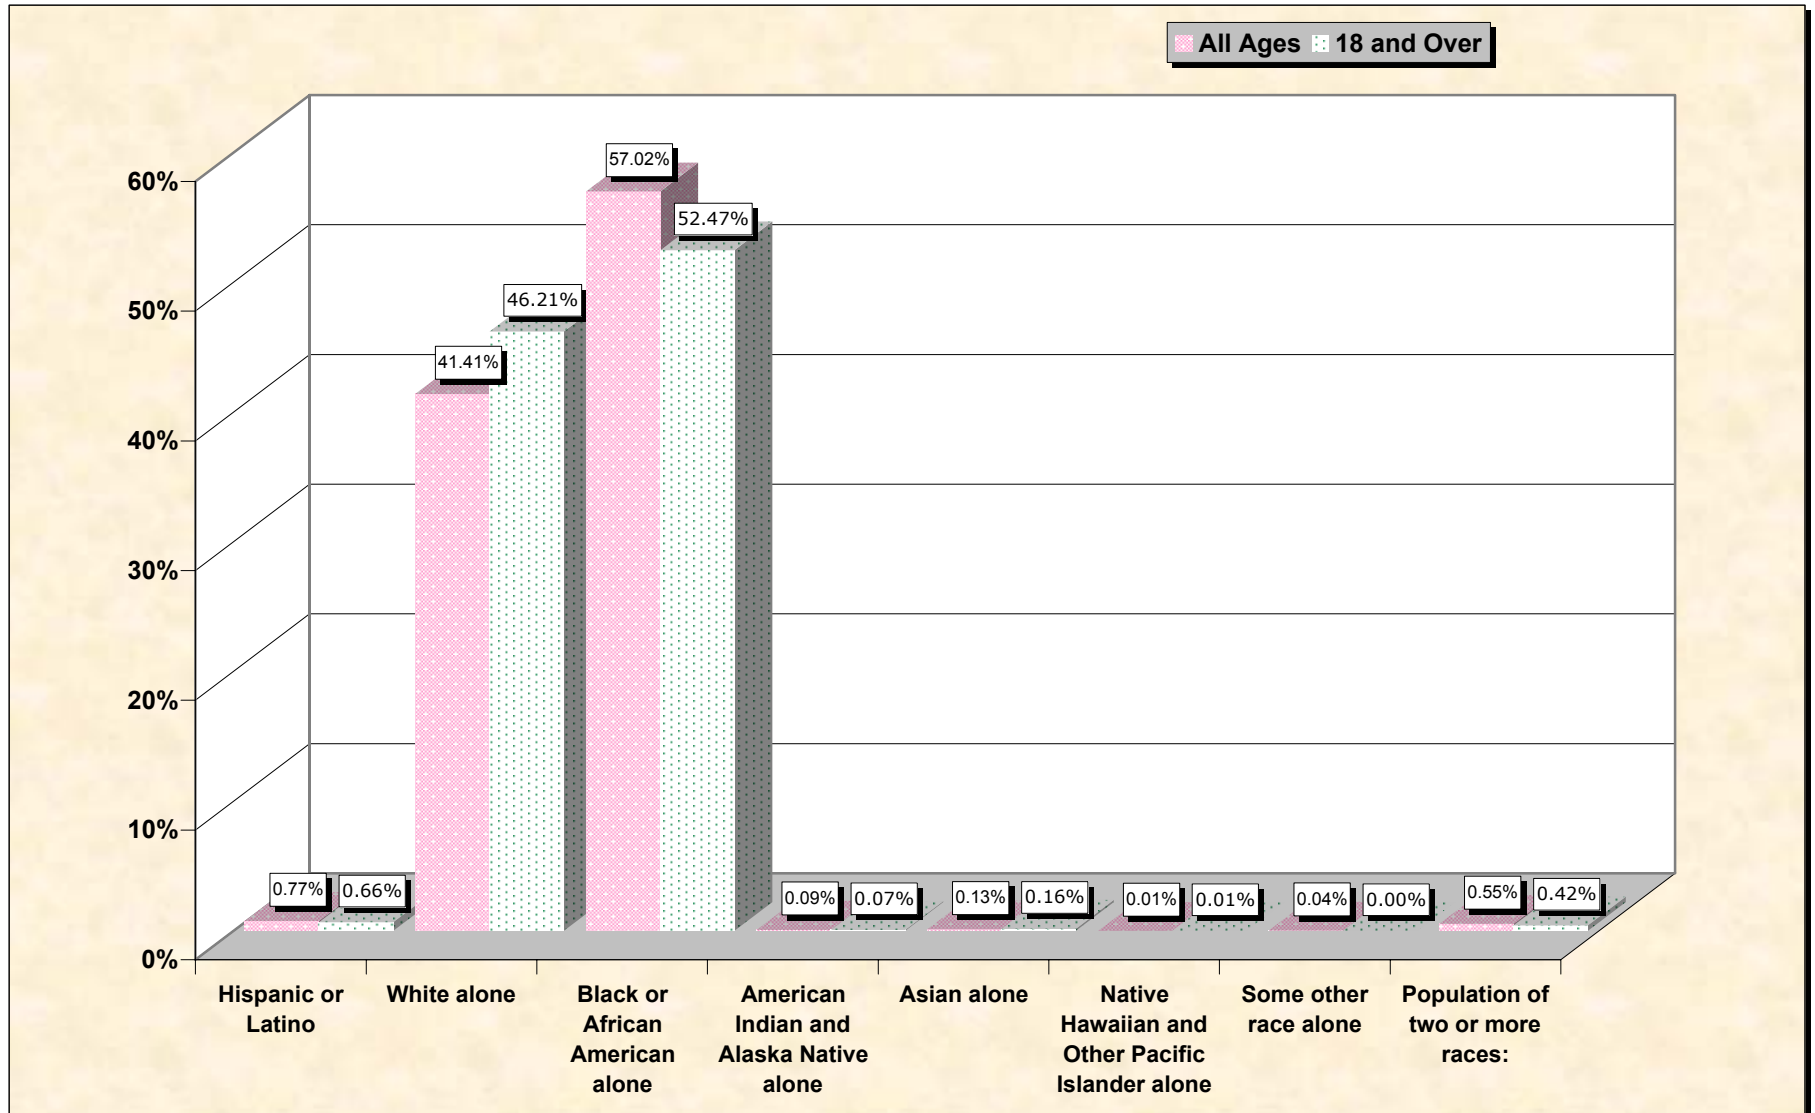

Population by Race or Ethnicity and Age

Jefferson Davis County, Mississippi

Data Set: Census 2000 Redistricting Data (Public Law 94-171) Summary File

www.fairdata2000.com

[3-Oct-02](#)

Hispanic or Latino, and not Hispanic by Race and Age Jefferson Davis County, Mississippi

Source: Data Set: Census 2000 Redistricting Data (Public Law 94-171) Summary File. PL2. HISPANIC OR LATINO, AND NOT HISPANIC OR LATINO BY RACE [73] - Universe: Total population; PL4. HISPANIC OR LATINO, AND NOT HISPANIC OR LATINO BY RACE FOR THE POPULATION 18 YEARS AND OVER [73] - Universe: Total population 18 years and over

Source: Data Set: Census 2000 Redistricting Data (Public Law 94-171) Summary File. PL2. HISPANIC OR LATINO, AND NOT HISPANIC OR LATINO BY RACE [73] - Universe: Total population

HISPANIC OR LATINO, AND NOT HISPANIC OR LATINO BY RACE FOR THE POPULATION 18 YEARS AND OVER

Source: Data Set: Census 2000 Redistricting Data (Public Law 94-171) Summary File. PL4. HISPANIC OR LATINO, AND NOT HISPANIC OR LATINO BY RACE FOR THE POPULATION 18 YEARS AND OVER [73] - Universe: Total population 18 years and over