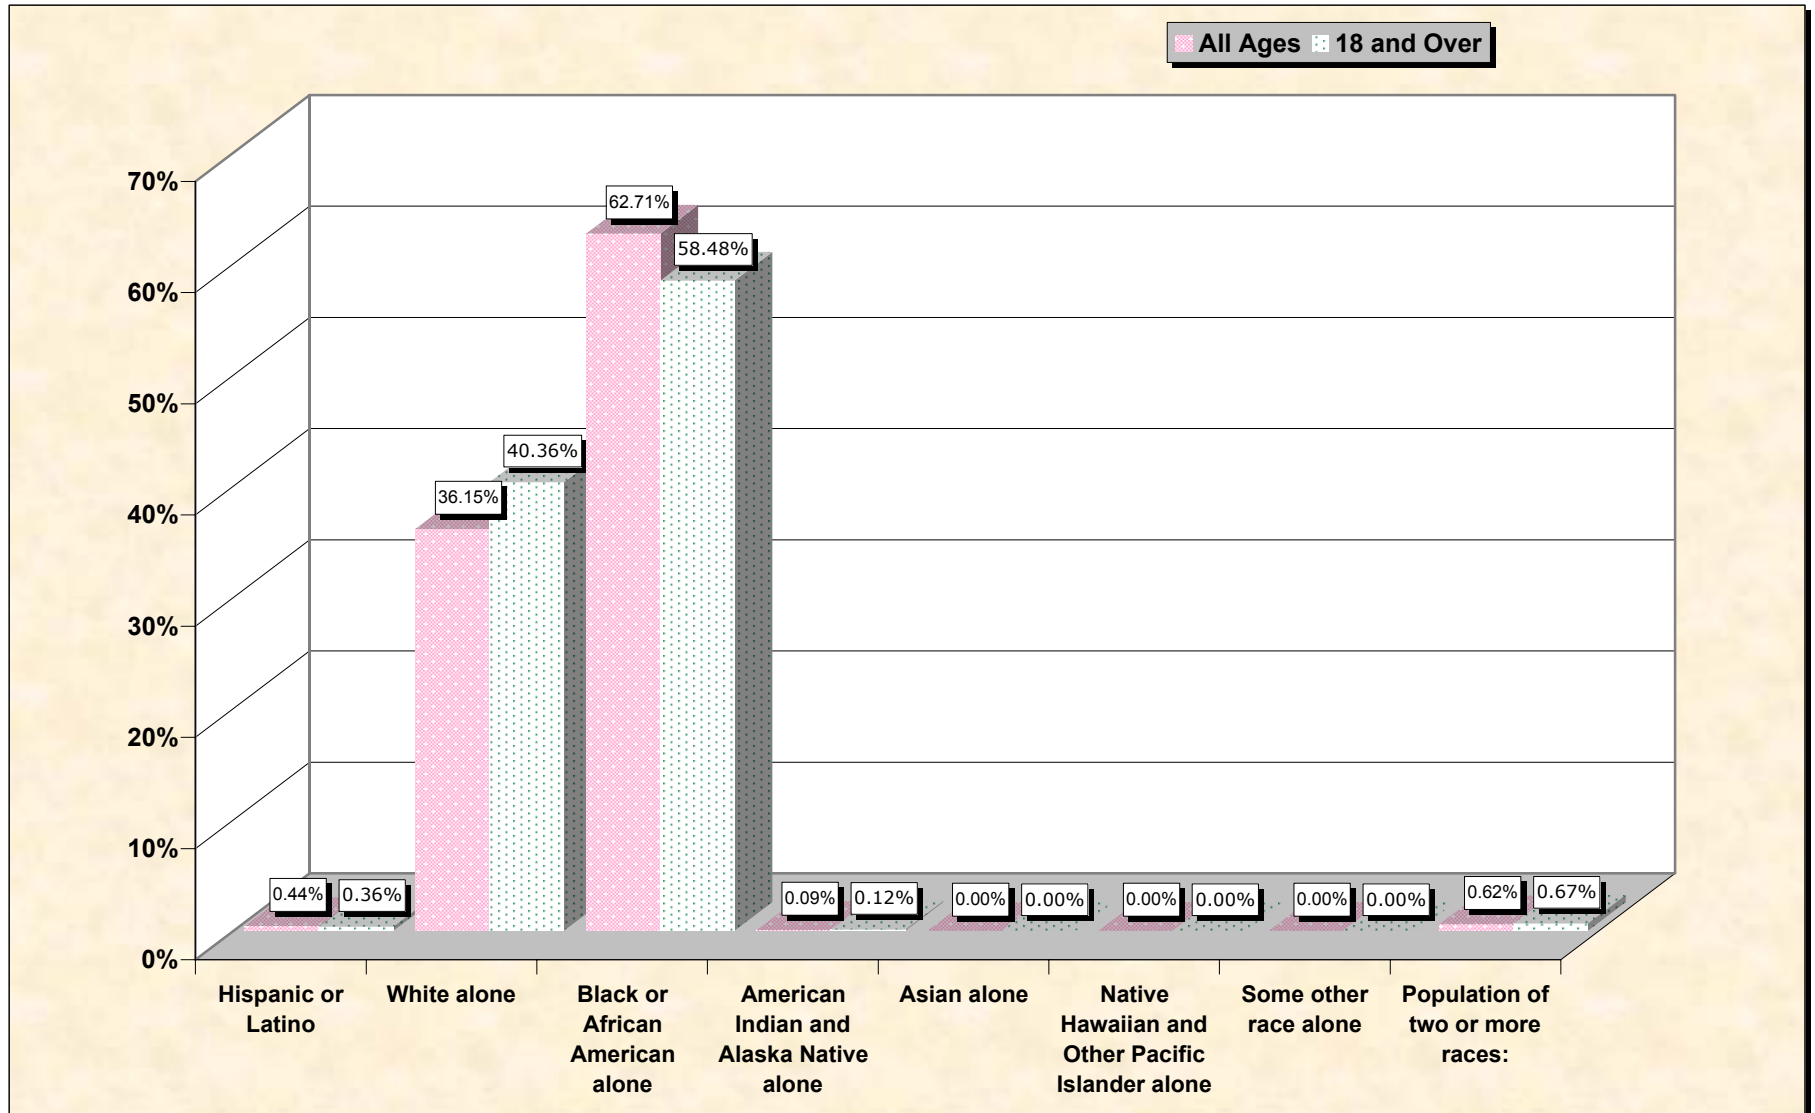

# Population by Race or Ethnicity and Age

# Hispanic or Latino, and not Hispanic by Race and Age Issaquena County, Mississippi

Source: Data Set: Census 2000 Redistricting Data (Public Law 94-171) Summary File. PL2. HISPANIC OR LATINO, AND NOT HISPANIC OR LATINO BY RACE [73] - Universe: Total population; PL4. HISPANIC OR LATINO, AND NOT HISPANIC OR LATINO BY RACE FOR THE POPULATION 18 YEARS AND OVER [73] - Universe: Total population 18 years and over

**source data for chart**

**HISPANIC OR LATINO, AND NOT HISPANIC OR LATINO BY RACE**

	<b>Issaquena County, Mississippi</b>
Total:	2,274
Hispanic or Latino	10
Not Hispanic or Latino:	2,264
Population of one race:	2,250
White alone	822
Black or African American alone	1,426
American Indian and Alaska Native alone	2
Asian alone	0
Native Hawaiian and Other Pacific Islander alone	0
Some other race alone	0
Population of two or more races:	14

Source: Data Set: Census 2000 Redistricting Data (Public Law 94-171) Summary File. PL2. HISPANIC OR LATINO, AND NOT HISPANIC OR LATINO BY RACE [73] - Universe: Total population

**HISPANIC OR LATINO, AND NOT HISPANIC OR LATINO BY RACE FOR THE POPULATION 18 YEARS AND OVER**