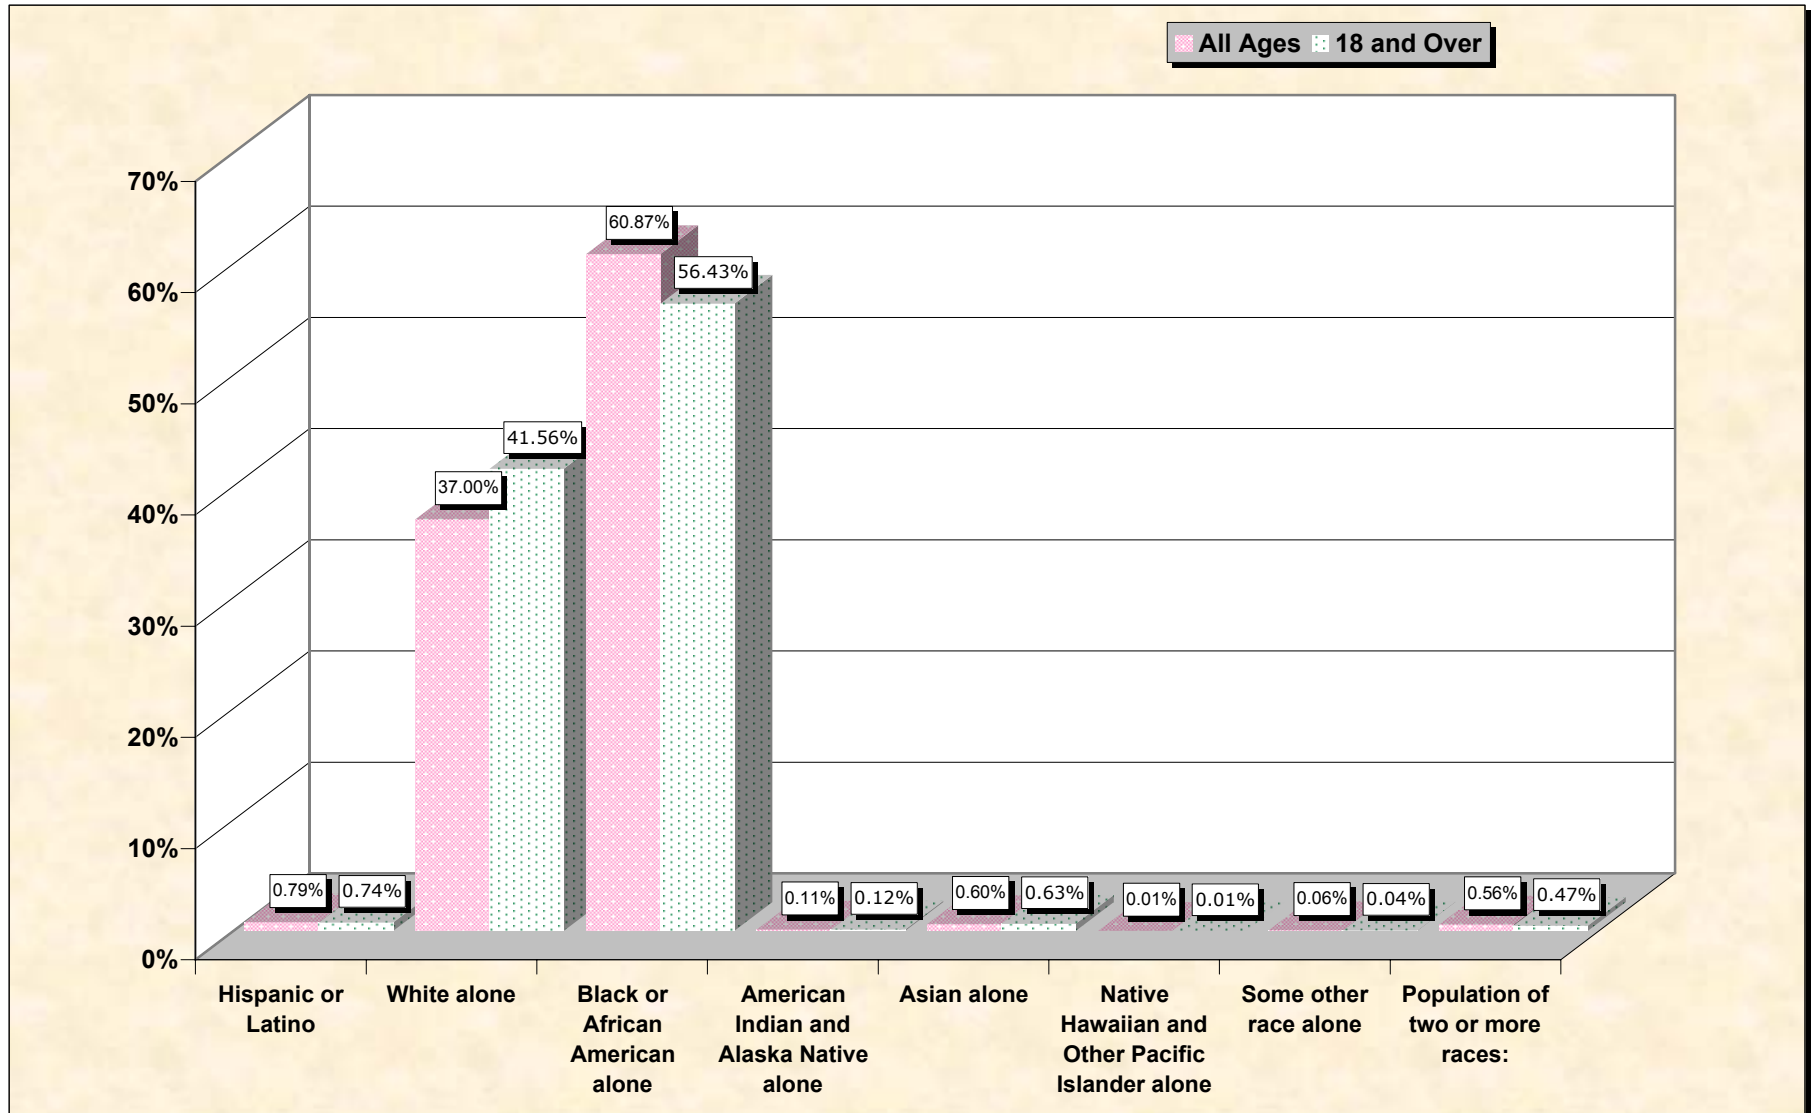

# Population by Race or Ethnicity and Age

# Hispanic or Latino, and not Hispanic by Race and Age Hinds County, Mississippi

Source: Data Set: Census 2000 Redistricting Data (Public Law 94-171) Summary File. PL2. HISPANIC OR LATINO, AND NOT HISPANIC OR LATINO BY RACE [73] - Universe: Total population; PL4. HISPANIC OR LATINO, AND NOT HISPANIC OR LATINO BY RACE FOR THE POPULATION 18 YEARS AND OVER [73] - Universe: Total population 18 years and over

Source: Data Set: Census 2000 Redistricting Data (Public Law 94-171) Summary File. PL2. HISPANIC OR LATINO, AND NOT HISPANIC OR LATINO BY RACE [73] - Universe: Total population

**HISPANIC OR LATINO, AND NOT HISPANIC OR LATINO BY RACE FOR THE POPULATION 18 YEARS AND OVER**

Source: Data Set: Census 2000 Redistricting Data (Public Law 94-171) Summary File. PL4. HISPANIC OR LATINO, AND NOT HISPANIC OR LATINO BY RACE FOR THE POPULATION 18 YEARS AND OVER [73] - Universe: Total population 18 years and over