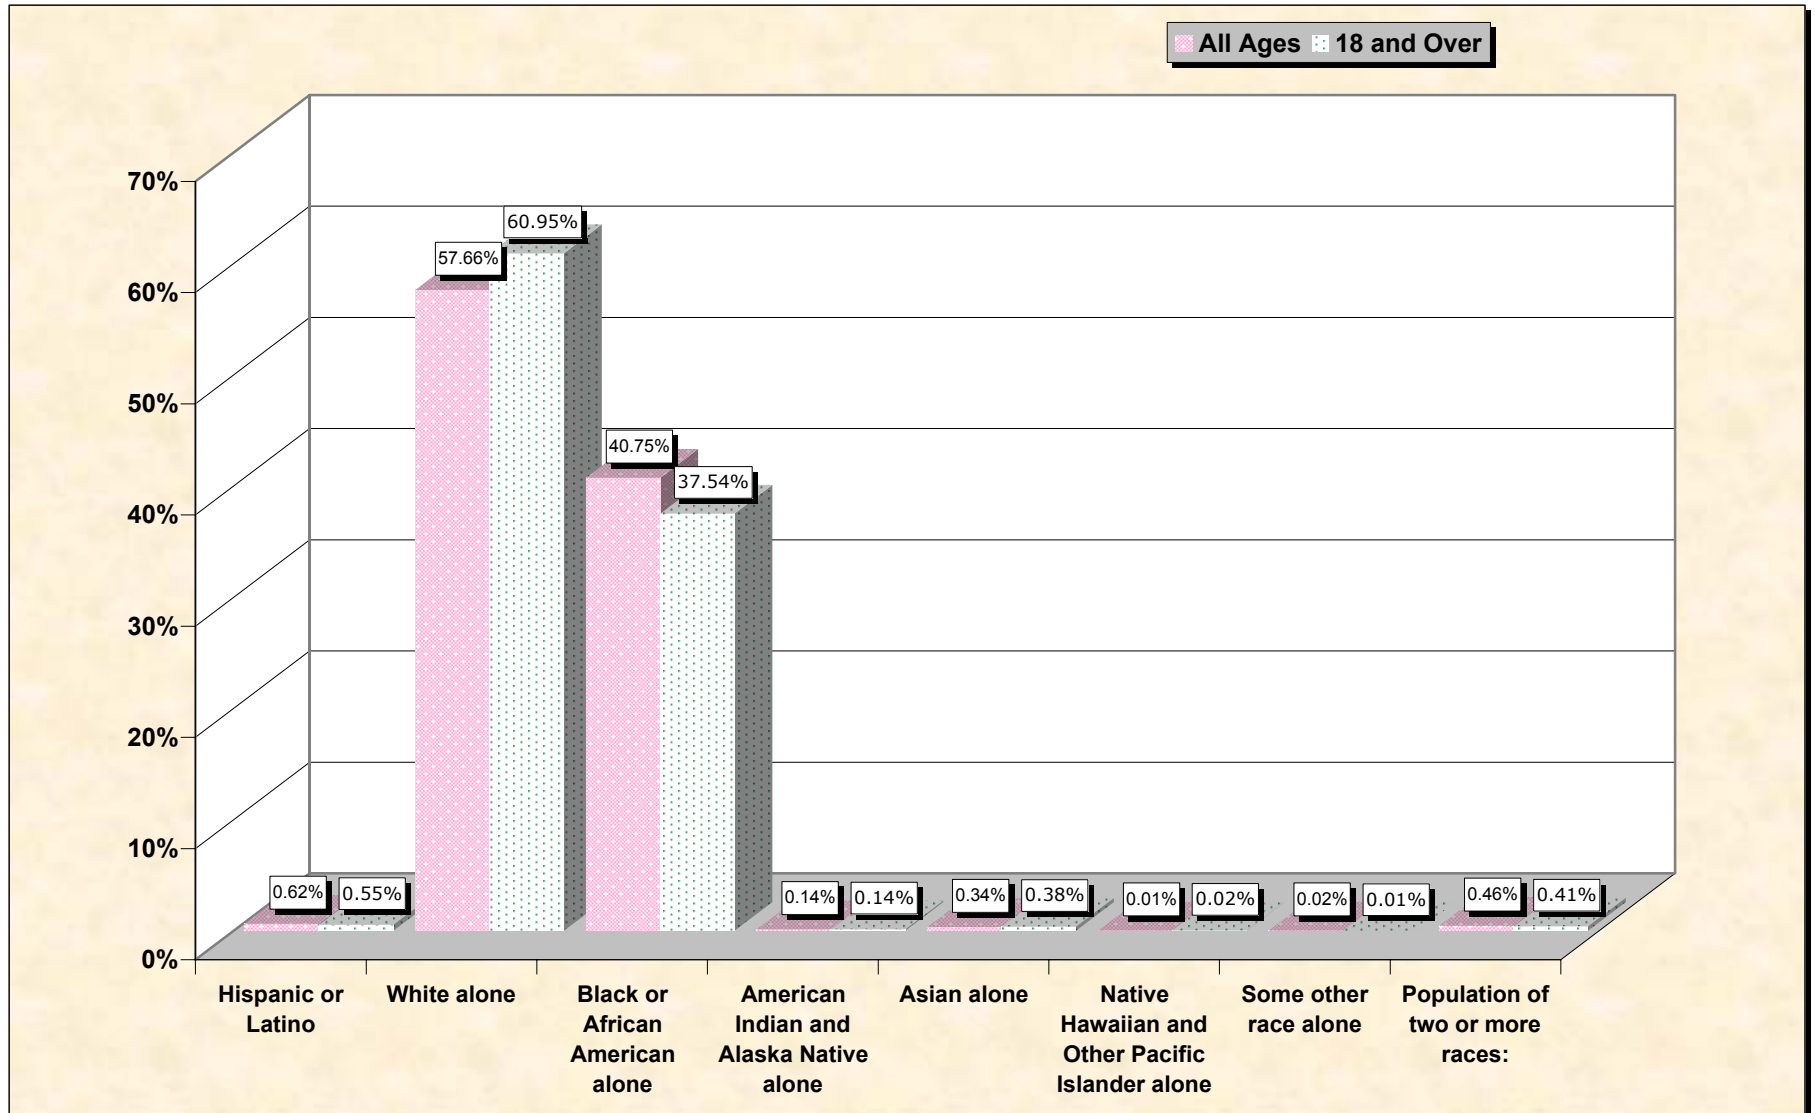

# Population by Race or Ethnicity and Age

# Hispanic or Latino, and not Hispanic by Race and Age Grenada County, Mississippi

Source: Data Set: Census 2000 Redistricting Data (Public Law 94-171) Summary File. PL2. HISPANIC OR LATINO, AND NOT HISPANIC OR LATINO BY RACE [73] - Universe: Total population; PL4. HISPANIC OR LATINO, AND NOT HISPANIC OR LATINO BY RACE FOR THE POPULATION 18 YEARS AND OVER [73] - Universe: Total population 18 years and over

**source data for chart**

**HISPANIC OR LATINO, AND NOT HISPANIC OR LATINO BY RACE**

	<b>Grenada County, Mississippi</b>
Total:	23,263
Hispanic or Latino	145
Not Hispanic or Latino:	23,118
Population of one race:	23,012
White alone	13,414
Black or African American alone	9,480
American Indian and Alaska Native alone	33
Asian alone	78
Native Hawaiian and Other Pacific Islander alone	3
Some other race alone	4
Population of two or more races:	106

Source: Data Set: Census 2000 Redistricting Data (Public Law 94-171) Summary File. PL2. HISPANIC OR LATINO, AND NOT HISPANIC OR LATINO BY RACE [73] - Universe: Total population

**HISPANIC OR LATINO, AND NOT HISPANIC OR LATINO BY RACE FOR THE POPULATION 18 YEARS AND OVER**