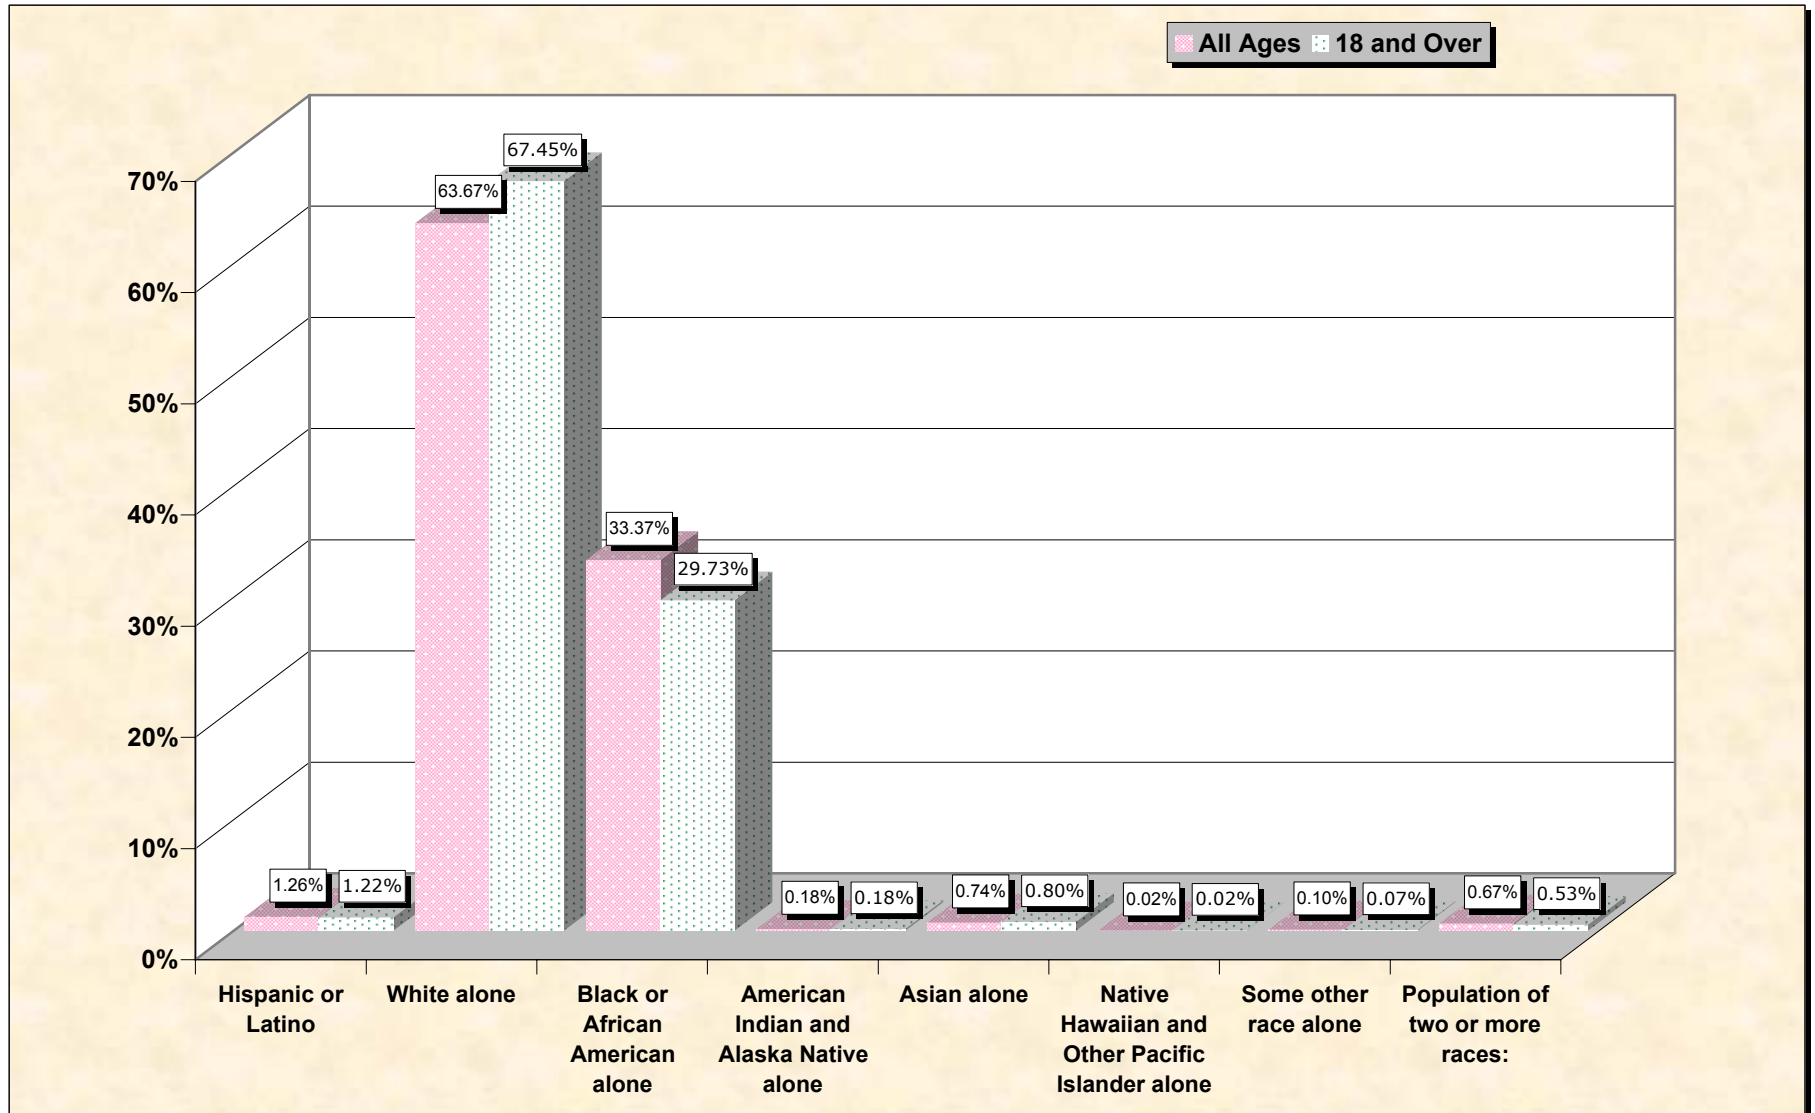

Population by Race or Ethnicity and Age

Forrest County, Mississippi

Data Set: Census 2000 Redistricting Data (Public Law 94-171) Summary File

www.fairdata2000.com

[3-Oct-02](#)

Hispanic or Latino, and not Hispanic by Race and Age Forrest County, Mississippi

Source: Data Set: Census 2000 Redistricting Data (Public Law 94-171) Summary File. PL2. HISPANIC OR LATINO, AND NOT HISPANIC OR LATINO BY RACE [73] - Universe: Total population; PL4. HISPANIC OR LATINO, AND NOT HISPANIC OR LATINO BY RACE FOR THE POPULATION 18 YEARS AND OVER [73] - Universe: Total population 18 years and over

source data for chart

HISPANIC OR LATINO, AND NOT HISPANIC OR LATINO BY RACE

	Forrest County, Mississippi
Total:	72,604
Hispanic or Latino	912
Not Hispanic or Latino:	71,692
Population of one race:	71,204
White alone	46,225
Black or African American alone	24,225
American Indian and Alaska Native alone	131
Asian alone	535
Native Hawaiian and Other Pacific Islander alone	13
Some other race alone	75
Population of two or more races:	488

Source: Data Set: Census 2000 Redistricting Data (Public Law 94-171) Summary File. PL2. HISPANIC OR LATINO, AND NOT HISPANIC OR LATINO BY RACE [73] - Universe: Total population

HISPANIC OR LATINO, AND NOT HISPANIC OR LATINO BY RACE FOR THE POPULATION 18 YEARS AND OVER