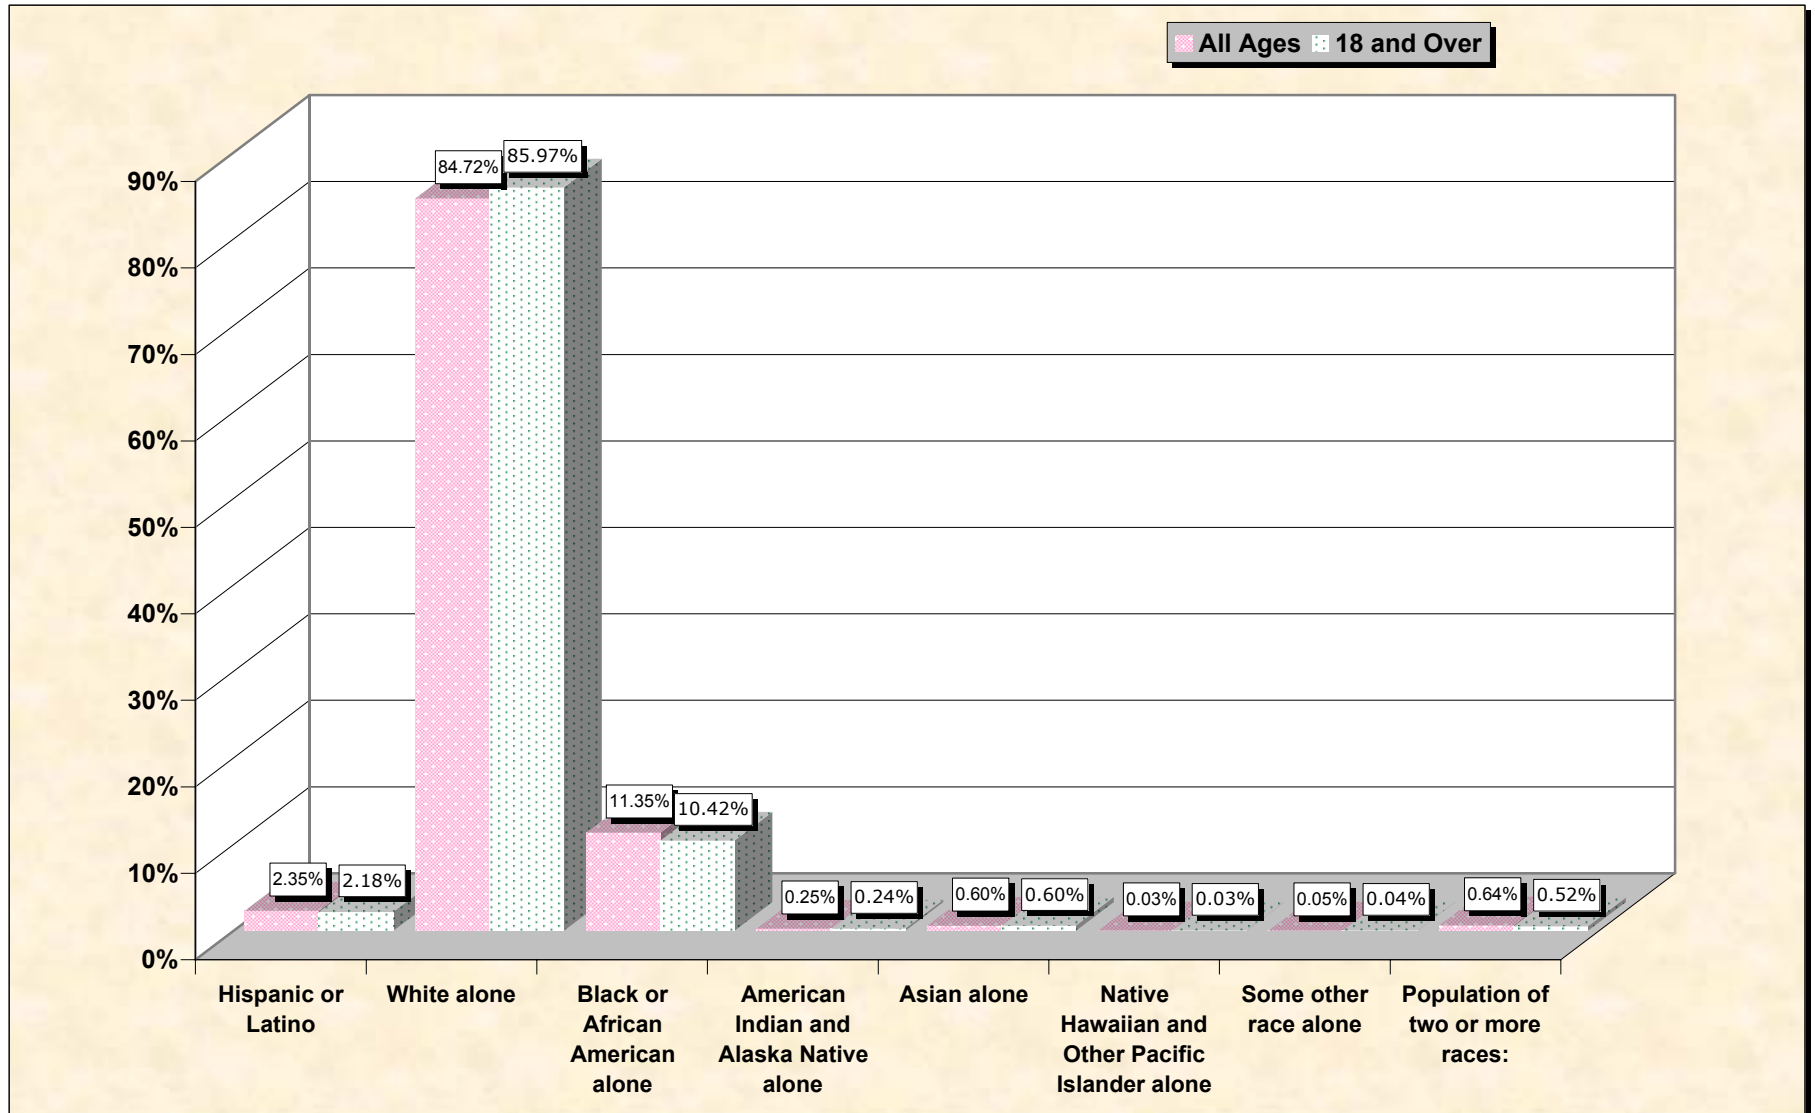

Population by Race or Ethnicity and Age

DeSoto County, Mississippi

Data Set: Census 2000 Redistricting Data (Public Law 94-171) Summary File

www.fairdata2000.com

[3-Oct-02](#)

Hispanic or Latino, and not Hispanic by Race and Age DeSoto County, Mississippi

Source: Data Set: Census 2000 Redistricting Data (Public Law 94-171) Summary File. PL2. HISPANIC OR LATINO, AND NOT HISPANIC OR LATINO BY RACE [73] - Universe: Total population; PL4. HISPANIC OR LATINO, AND NOT HISPANIC OR LATINO BY RACE FOR THE POPULATION 18 YEARS AND OVER [73] - Universe: Total population 18 years and over

source data for chart

HISPANIC OR LATINO, AND NOT HISPANIC OR LATINO BY RACE

	DeSoto County, Mississippi
Total:	107,199
Hispanic or Latino	2,516
Not Hispanic or Latino:	104,683
Population of one race:	103,993
White alone	90,816
Black or African American alone	12,166
American Indian and Alaska Native alone	271
Asian alone	648
Native Hawaiian and Other Pacific Islander alone	35
Some other race alone	57
Population of two or more races:	690

Source: Data Set: Census 2000 Redistricting Data (Public Law 94-171) Summary File. PL2. HISPANIC OR LATINO, AND NOT HISPANIC OR LATINO BY RACE [73] - Universe: Total population

HISPANIC OR LATINO, AND NOT HISPANIC OR LATINO BY RACE FOR THE POPULATION 18 YEARS AND OVER