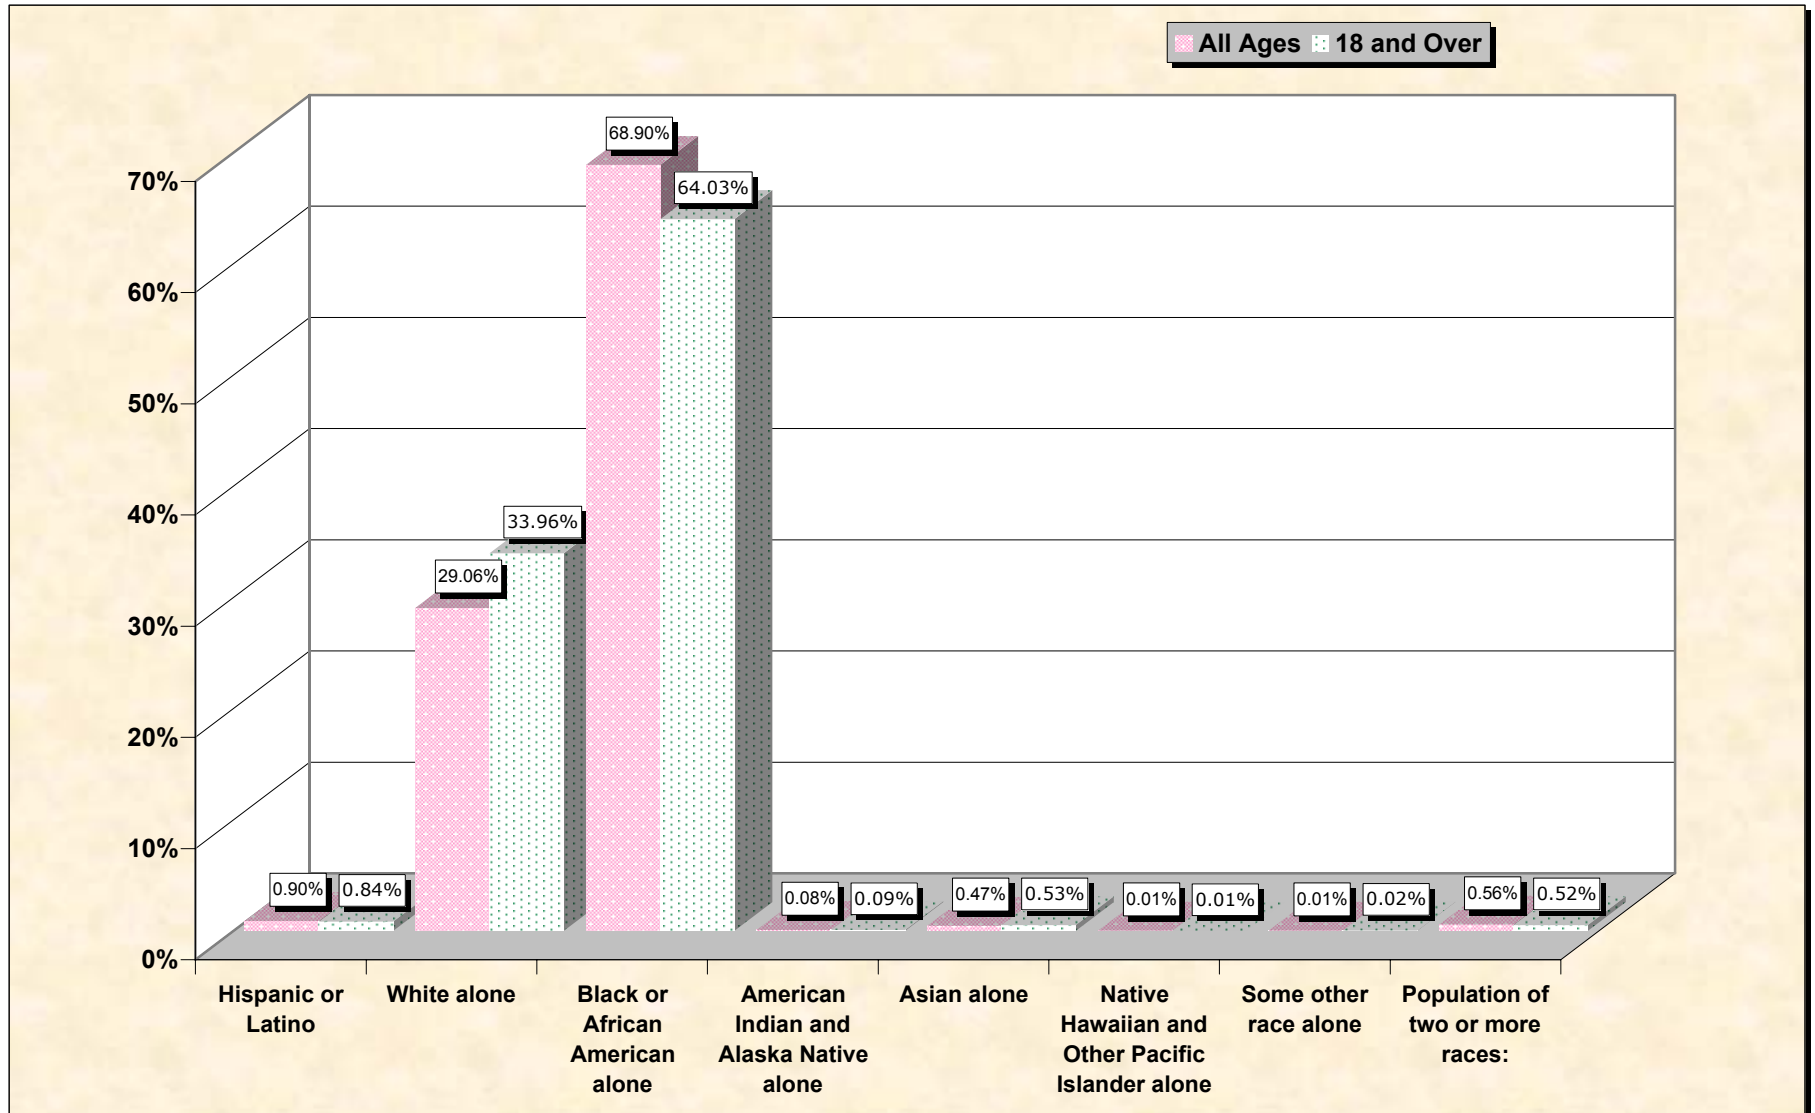

# Population by Race or Ethnicity and Age

# Hispanic or Latino, and not Hispanic by Race and Age Coahoma County, Mississippi

Source: Data Set: Census 2000 Redistricting Data (Public Law 94-171) Summary File. PL2. HISPANIC OR LATINO, AND NOT HISPANIC OR LATINO BY RACE [73] - Universe: Total population; PL4. HISPANIC OR LATINO, AND NOT HISPANIC OR LATINO BY RACE FOR THE POPULATION 18 YEARS AND OVER [73] - Universe: Total population 18 years and over

Source: Data Set: Census 2000 Redistricting Data (Public Law 94-171) Summary File. PL2. HISPANIC OR LATINO, AND NOT HISPANIC OR LATINO BY RACE [73] - Universe: Total population

**HISPANIC OR LATINO, AND NOT HISPANIC OR LATINO BY RACE FOR THE POPULATION 18 YEARS AND OVER**

Source: Data Set: Census 2000 Redistricting Data (Public Law 94-171) Summary File. PL4. HISPANIC OR LATINO, AND NOT HISPANIC OR LATINO BY RACE FOR THE POPULATION 18 YEARS AND OVER [73] - Universe: Total population 18 years and over