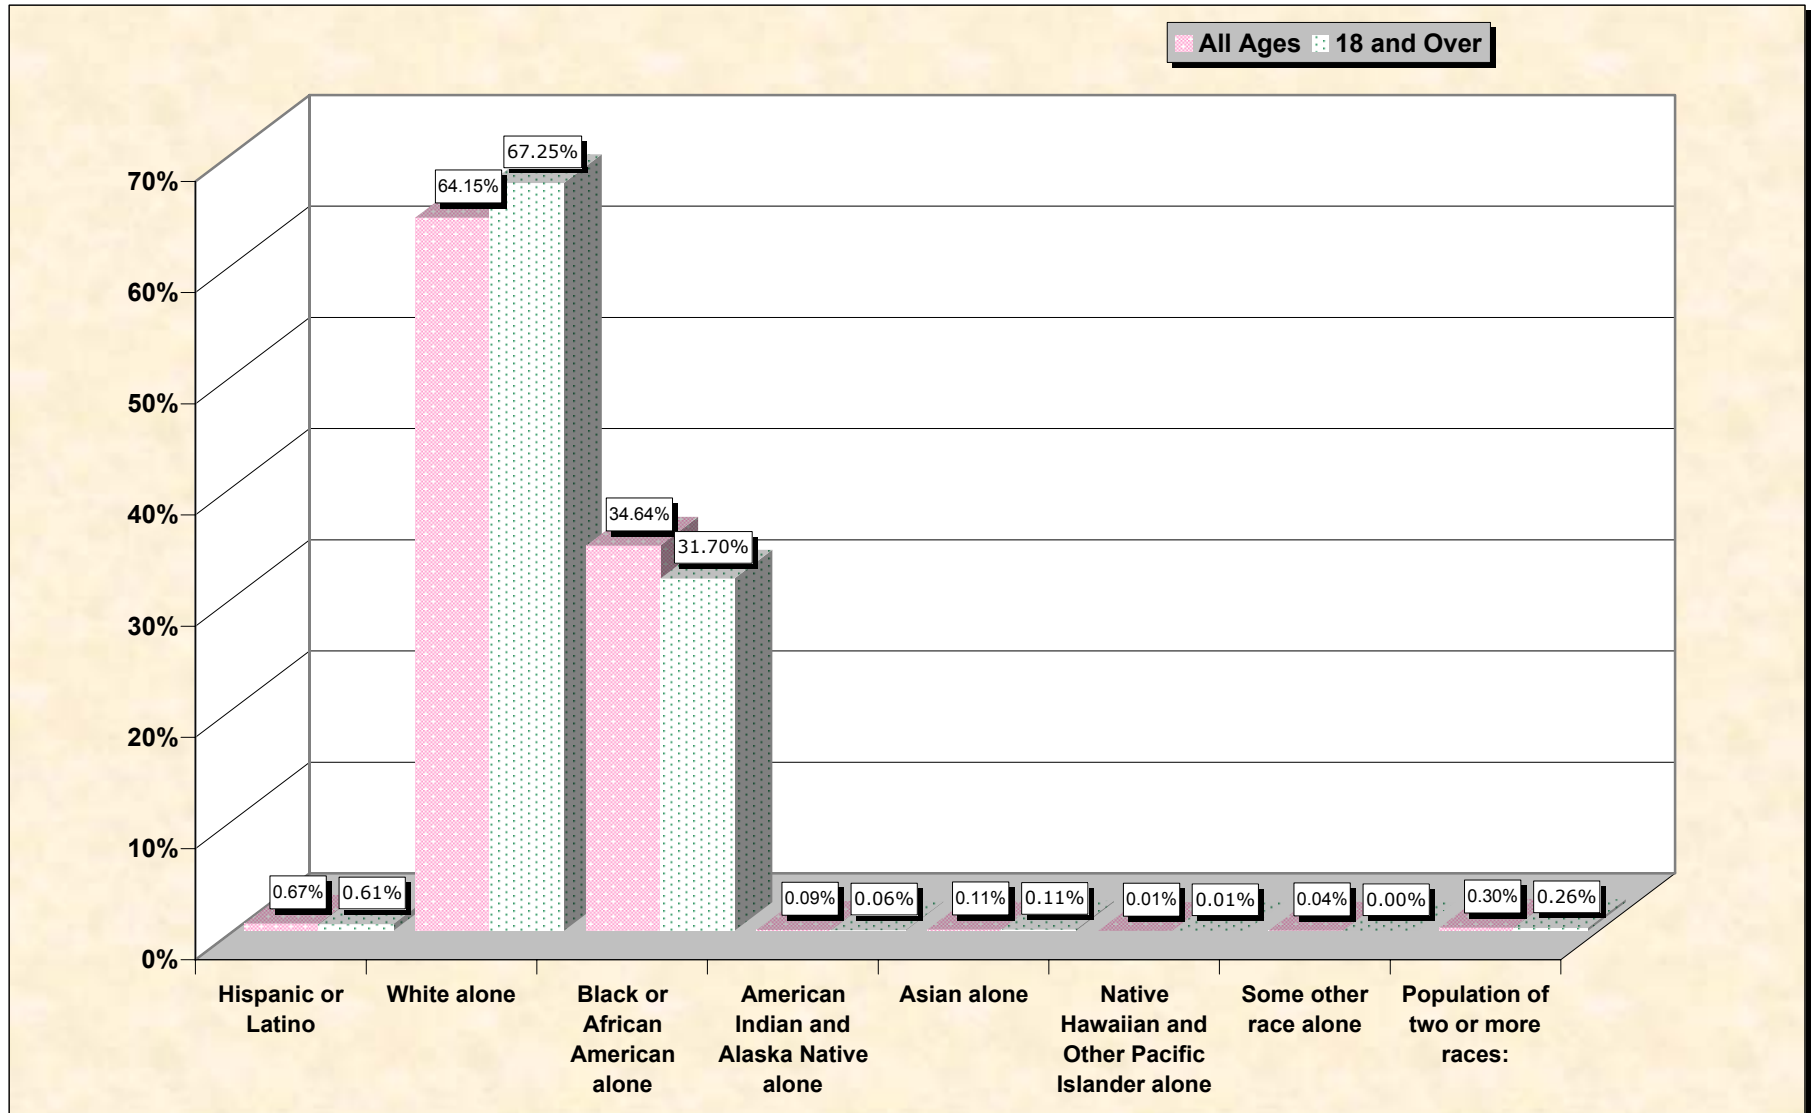

# Population by Race or Ethnicity and Age

# Hispanic or Latino, and not Hispanic by Race and Age Clarke County, Mississippi

Source: Data Set: Census 2000 Redistricting Data (Public Law 94-171) Summary File. PL2. HISPANIC OR LATINO, AND NOT HISPANIC OR LATINO BY RACE [73] - Universe: Total population; PL4. HISPANIC OR LATINO, AND NOT HISPANIC OR LATINO BY RACE FOR THE POPULATION 18 YEARS AND OVER [73] - Universe: Total population 18 years and over

**source data for chart**

**HISPANIC OR LATINO, AND NOT HISPANIC OR LATINO BY RACE**

	<b>Clarke County, Mississippi</b>
Total:	17,955
Hispanic or Latino	120
Not Hispanic or Latino:	17,835
Population of one race:	17,782
White alone	11,518
Black or African American alone	6,220
American Indian and Alaska Native alone	17
Asian alone	19
Native Hawaiian and Other Pacific Islander alone	1
Some other race alone	7
Population of two or more races:	53

Source: Data Set: Census 2000 Redistricting Data (Public Law 94-171) Summary File. PL2. HISPANIC OR LATINO, AND NOT HISPANIC OR LATINO BY RACE [73] - Universe: Total population

**HISPANIC OR LATINO, AND NOT HISPANIC OR LATINO BY RACE FOR THE POPULATION 18 YEARS AND OVER**