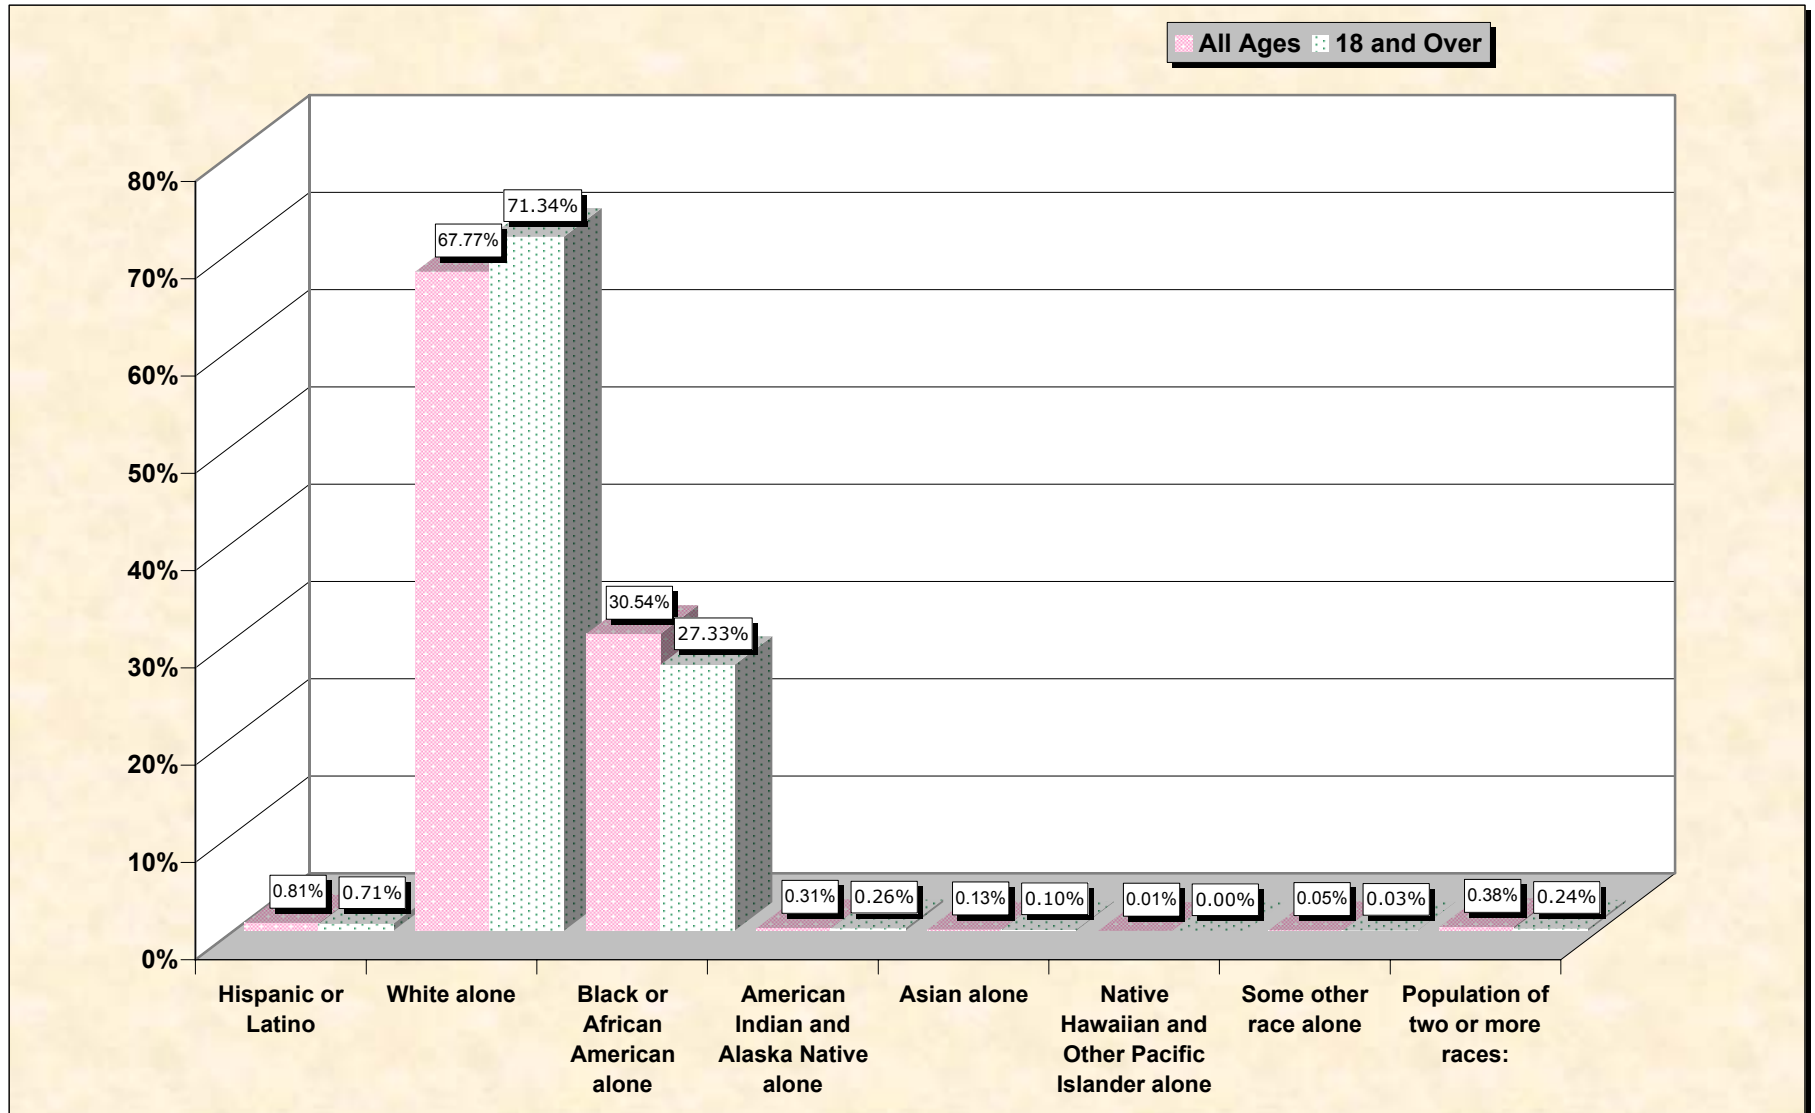

Population by Race or Ethnicity and Age

Choctaw County, Mississippi

Data Set: Census 2000 Redistricting Data (Public Law 94-171) Summary File

www.fairdata2000.com

[3-Oct-02](#)

Hispanic or Latino, and not Hispanic by Race and Age Choctaw County, Mississippi

Source: Data Set: Census 2000 Redistricting Data (Public Law 94-171) Summary File. PL2. HISPANIC OR LATINO, AND NOT HISPANIC OR LATINO BY RACE [73] - Universe: Total population; PL4. HISPANIC OR LATINO, AND NOT HISPANIC OR LATINO BY RACE FOR THE POPULATION 18 YEARS AND OVER [73] - Universe: Total population 18 years and over

source data for chart

HISPANIC OR LATINO, AND NOT HISPANIC OR LATINO BY RACE

	Choctaw County, Mississippi
Total:	9,758
Hispanic or Latino	79
Not Hispanic or Latino:	9,679
Population of one race:	9,642
White alone	6,613
Black or African American alone	2,980
American Indian and Alaska Native alone	30
Asian alone	13
Native Hawaiian and Other Pacific Islander alone	1
Some other race alone	5
Population of two or more races:	37

Source: Data Set: Census 2000 Redistricting Data (Public Law 94-171) Summary File. PL2. HISPANIC OR LATINO, AND NOT HISPANIC OR LATINO BY RACE [73] - Universe: Total population

HISPANIC OR LATINO, AND NOT HISPANIC OR LATINO BY RACE FOR THE POPULATION 18 YEARS AND OVER