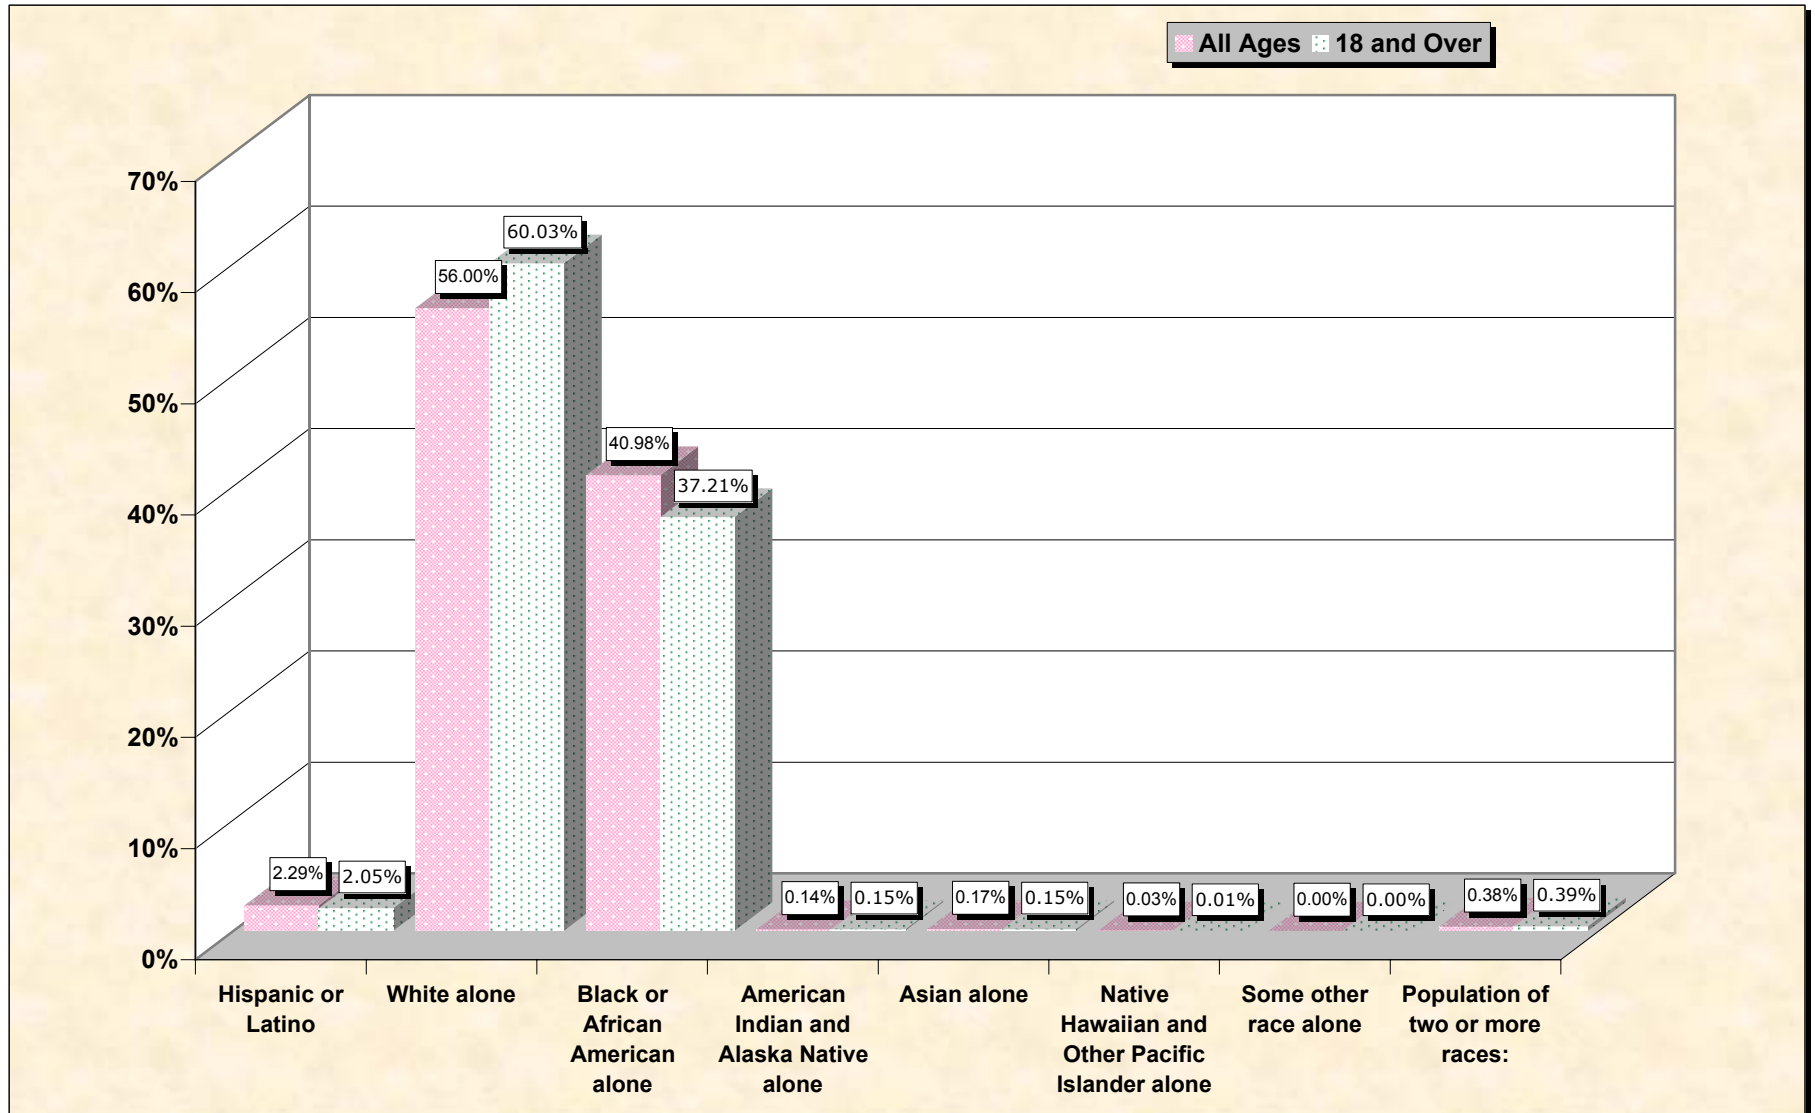

Population by Race or Ethnicity and Age

Chickasaw County, Mississippi

Data Set: Census 2000 Redistricting Data (Public Law 94-171) Summary File

www.fairdata2000.com

[3-Oct-02](#)

Hispanic or Latino, and not Hispanic by Race and Age Chickasaw County, Mississippi

Source: Data Set: Census 2000 Redistricting Data (Public Law 94-171) Summary File. PL2. HISPANIC OR LATINO, AND NOT HISPANIC OR LATINO BY RACE [73] - Universe: Total population; PL4. HISPANIC OR LATINO, AND NOT HISPANIC OR LATINO BY RACE FOR THE POPULATION 18 YEARS AND OVER [73] - Universe: Total population 18 years and over

source data for chart

HISPANIC OR LATINO, AND NOT HISPANIC OR LATINO BY RACE

	Chickasaw County, Mississippi
Total:	19,440
Hispanic or Latino	445
Not Hispanic or Latino:	18,995
Population of one race:	18,921
White alone	10,887
Black or African American alone	7,967
American Indian and Alaska Native alone	28
Asian alone	34
Native Hawaiian and Other Pacific Islander alone	5
Some other race alone	0
Population of two or more races:	74

Source: Data Set: Census 2000 Redistricting Data (Public Law 94-171) Summary File. PL2. HISPANIC OR LATINO, AND NOT HISPANIC OR LATINO BY RACE [73] - Universe: Total population

HISPANIC OR LATINO, AND NOT HISPANIC OR LATINO BY RACE FOR THE POPULATION 18 YEARS AND OVER