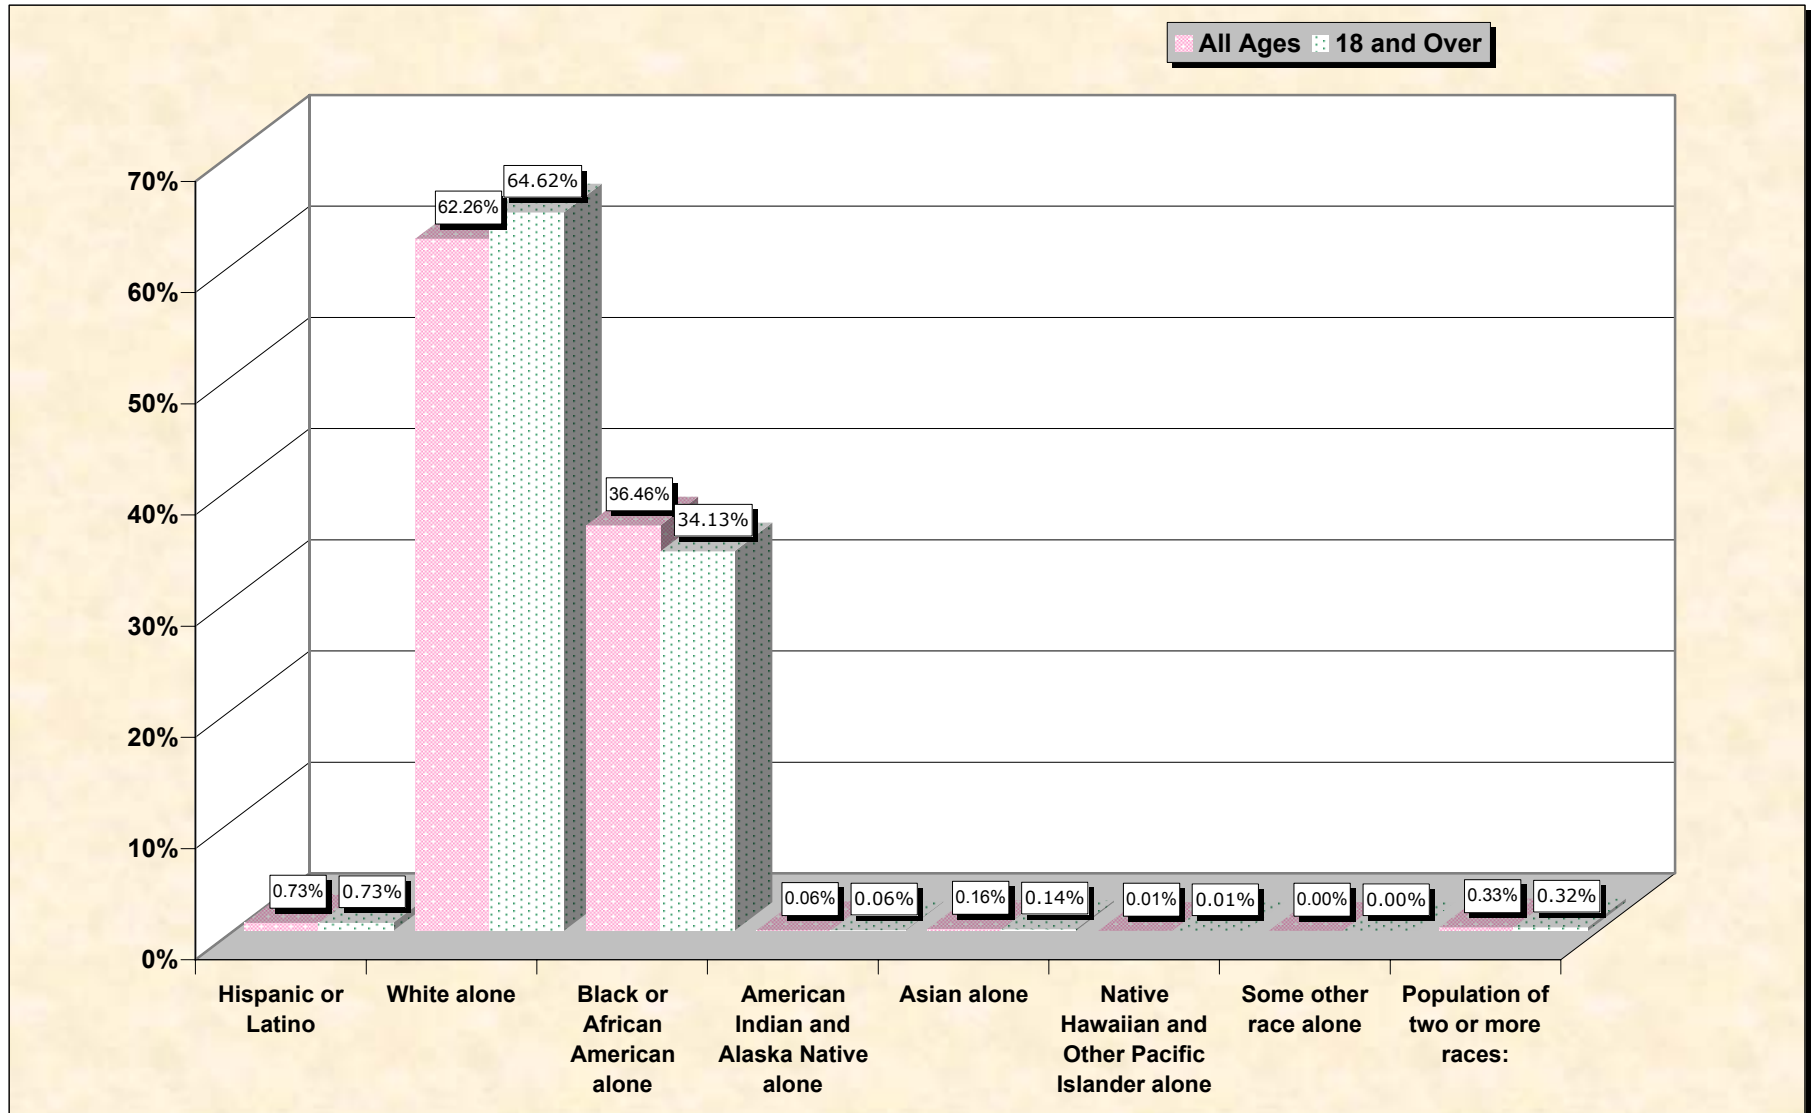

Population by Race or Ethnicity and Age

Carroll County, Mississippi

Data Set: Census 2000 Redistricting Data (Public Law 94-171) Summary File

www.fairdata2000.com

[3-Oct-02](#)

Hispanic or Latino, and not Hispanic by Race and Age Carroll County, Mississippi

Source: Data Set: Census 2000 Redistricting Data (Public Law 94-171) Summary File. PL2. HISPANIC OR LATINO, AND NOT HISPANIC OR LATINO BY RACE [73] - Universe: Total population; PL4. HISPANIC OR LATINO, AND NOT HISPANIC OR LATINO BY RACE FOR THE POPULATION 18 YEARS AND OVER [73] - Universe: Total population 18 years and over

source data for chart

HISPANIC OR LATINO, AND NOT HISPANIC OR LATINO BY RACE

	Carroll County, Mississippi
Total:	10,769
Hispanic or Latino	79
Not Hispanic or Latino:	10,690
Population of one race:	10,655
White alone	6,705
Black or African American alone	3,926
American Indian and Alaska Native alone	6
Asian alone	17
Native Hawaiian and Other Pacific Islander alone	1
Some other race alone	0
Population of two or more races:	35

Source: Data Set: Census 2000 Redistricting Data (Public Law 94-171) Summary File. PL2. HISPANIC OR LATINO, AND NOT HISPANIC OR LATINO BY RACE [73] - Universe: Total population

HISPANIC OR LATINO, AND NOT HISPANIC OR LATINO BY RACE FOR THE POPULATION 18 YEARS AND OVER