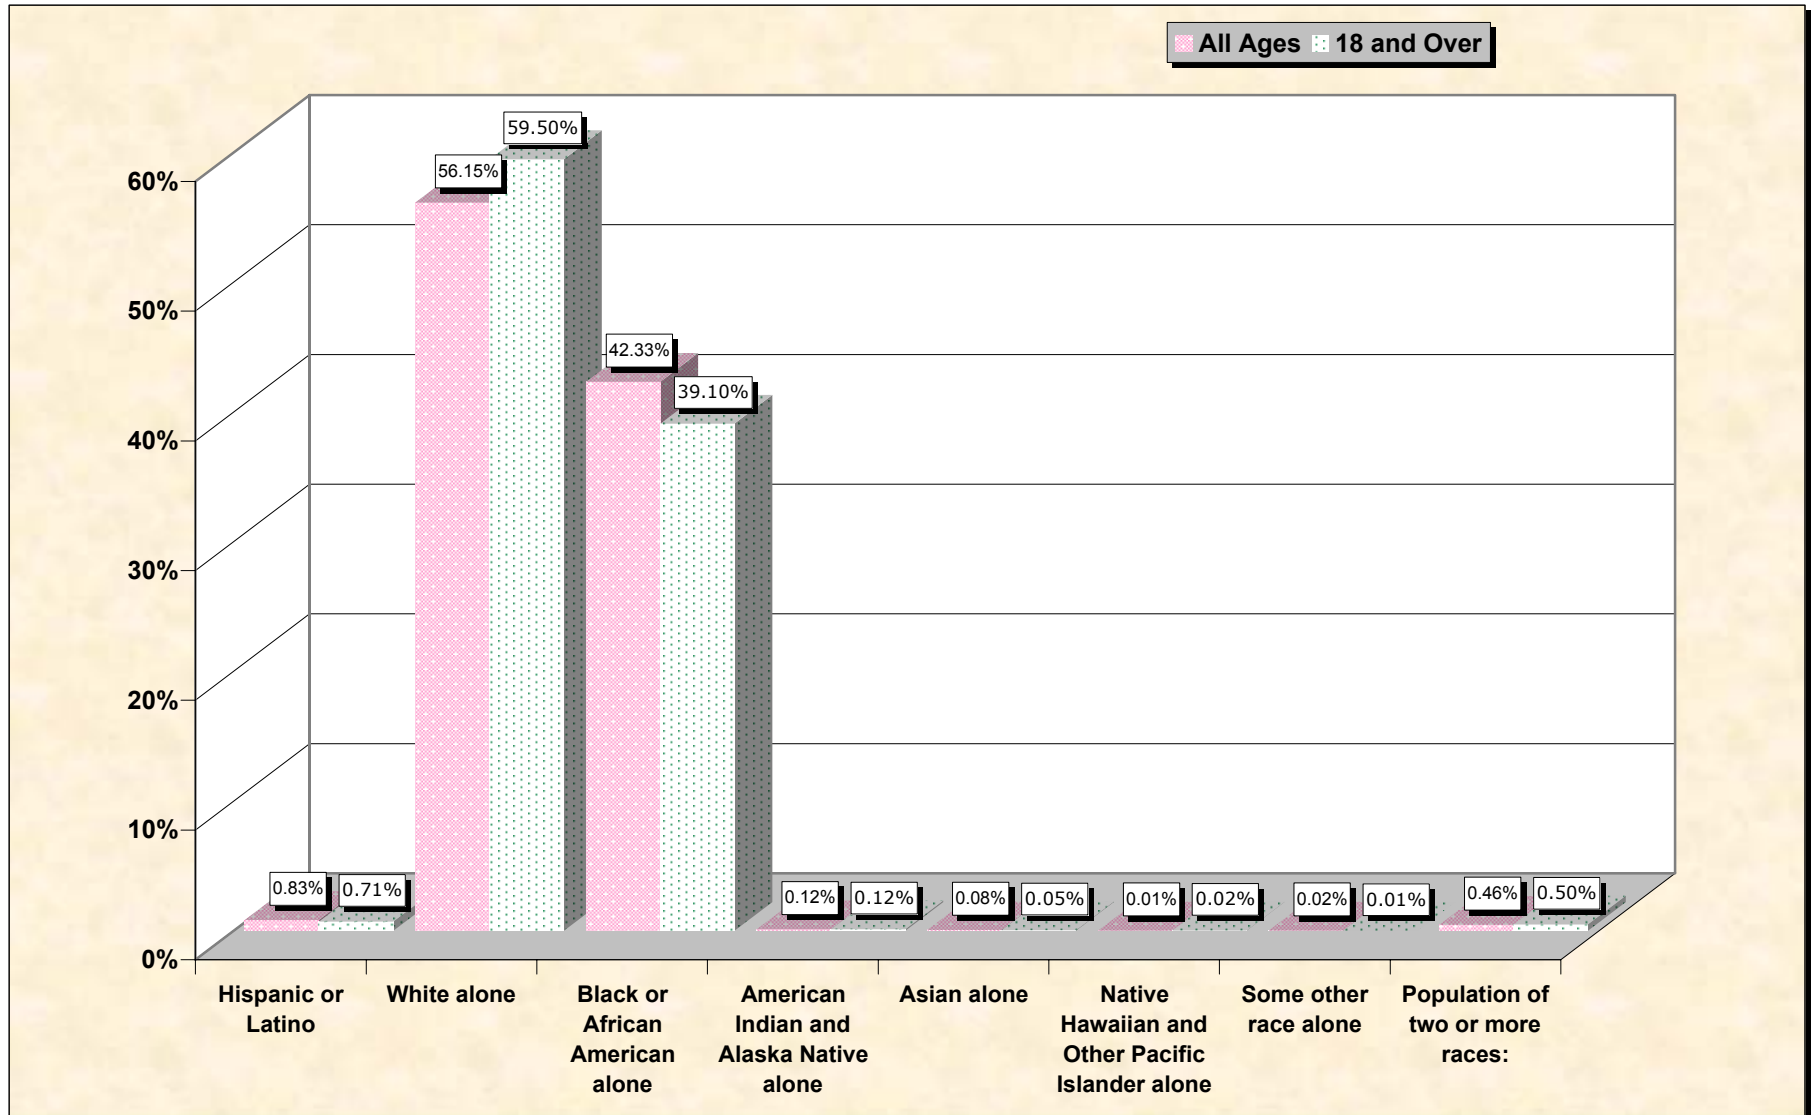

Population by Race or Ethnicity and Age

Amite County, Mississippi

Data Set: Census 2000 Redistricting Data (Public Law 94-171) Summary File

www.fairdata2000.com

[3-Oct-02](#)

Hispanic or Latino, and not Hispanic by Race and Age Amite County, Mississippi

Source: Data Set: Census 2000 Redistricting Data (Public Law 94-171) Summary File. PL2. HISPANIC OR LATINO, AND NOT HISPANIC OR LATINO BY RACE [73] - Universe: Total population; PL4. HISPANIC OR LATINO, AND NOT HISPANIC OR LATINO BY RACE FOR THE POPULATION 18 YEARS AND OVER [73] - Universe: Total population 18 years and over

source data for chart

HISPANIC OR LATINO, AND NOT HISPANIC OR LATINO BY RACE

	Amite County, Mississippi
Total:	13,599
Hispanic or Latino	113
Not Hispanic or Latino:	13,486
Population of one race:	13,424
White alone	7,636
Black or African American alone	5,756
American Indian and Alaska Native alone	16
Asian alone	11
Native Hawaiian and Other Pacific Islander alone	2
Some other race alone	3
Population of two or more races:	62

Source: Data Set: Census 2000 Redistricting Data (Public Law 94-171) Summary File. PL2. HISPANIC OR LATINO, AND NOT HISPANIC OR LATINO BY RACE [73] - Universe: Total population

HISPANIC OR LATINO, AND NOT HISPANIC OR LATINO BY RACE FOR THE POPULATION 18 YEARS AND OVER