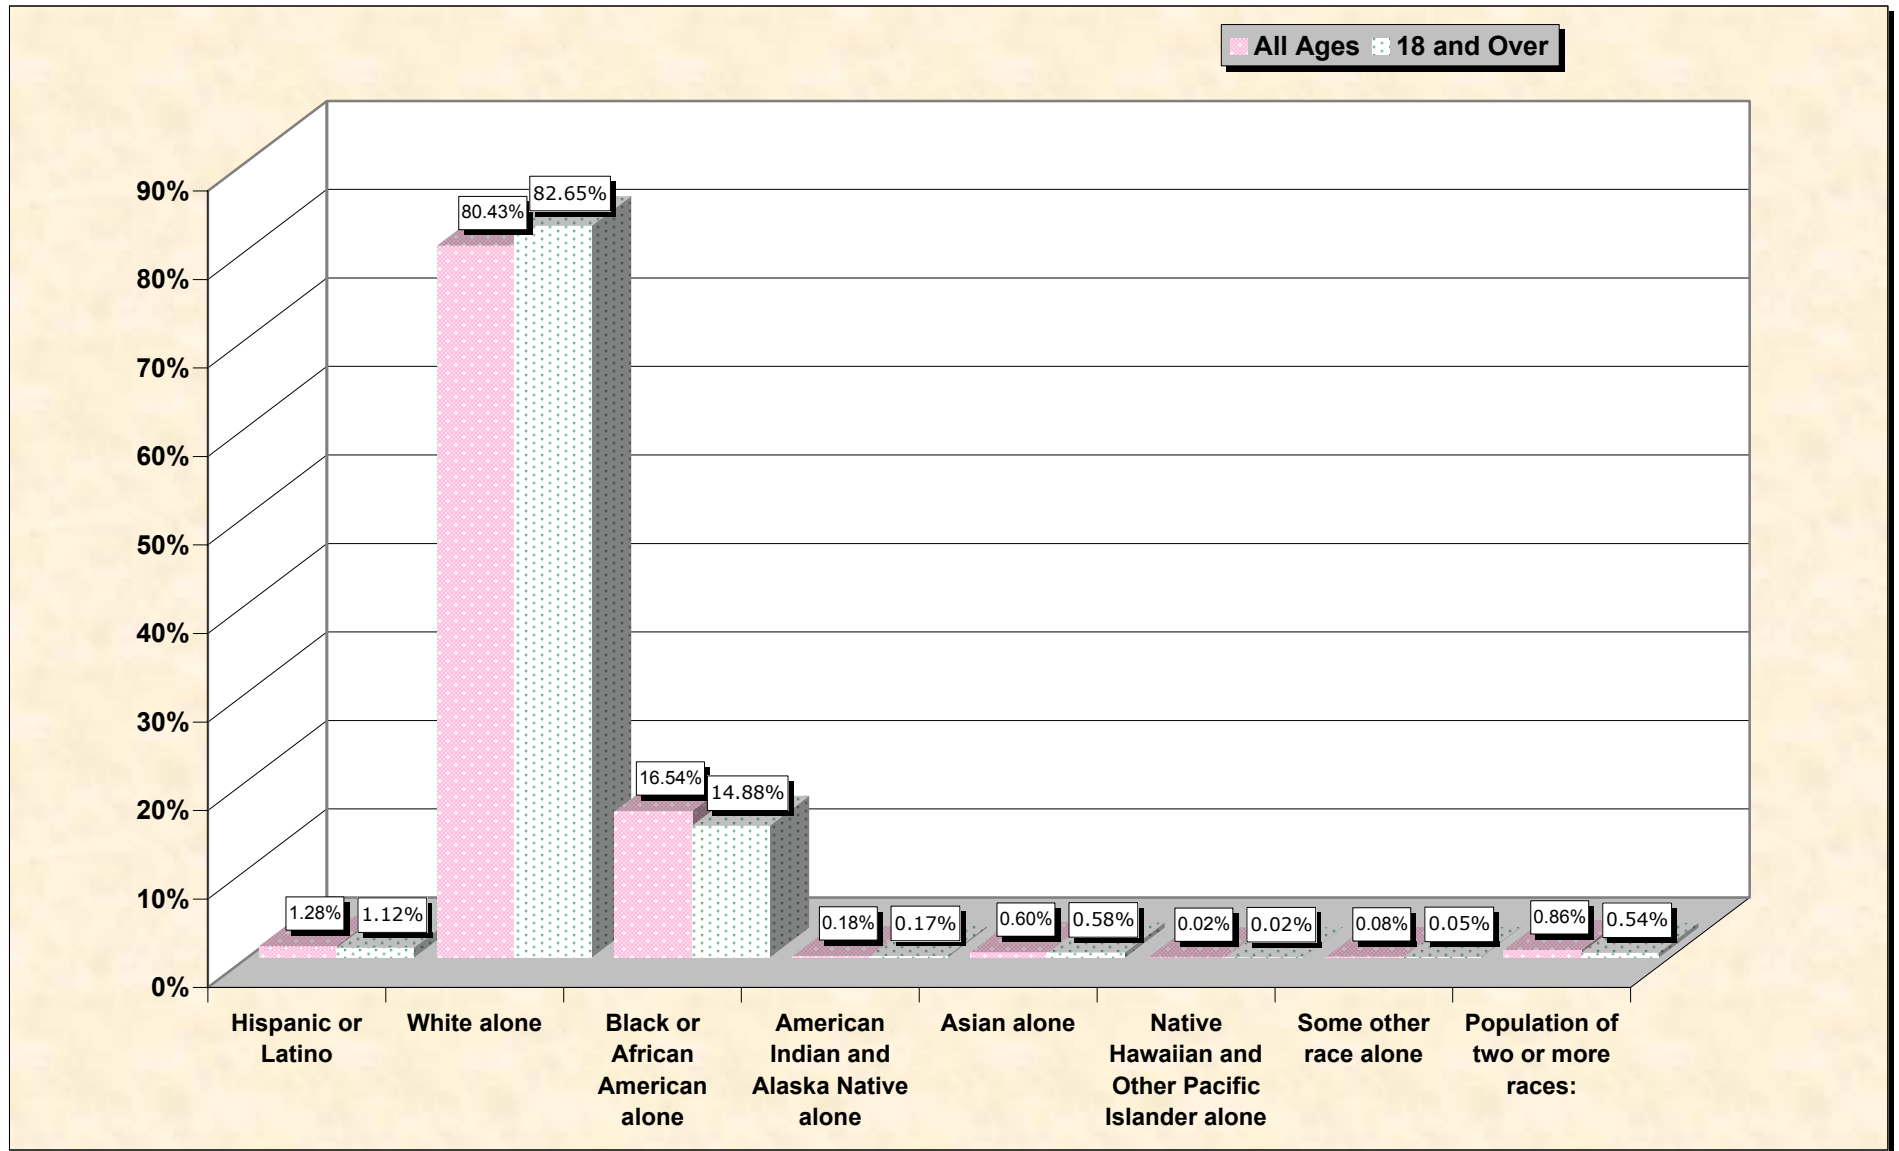

Population by Race or Ethnicity and Age

Worcester County, Maryland

Data Set: Census 2000 Redistricting Data (Public Law 94-171) Summary File

www.fairdata2000.com

[3-Oct-02](#)

Hispanic or Latino, and not Hispanic by Race and Age Worcester County, Maryland

Source: Data Set: Census 2000 Redistricting Data (Public Law 94-171) Summary File. PL2. HISPANIC OR LATINO, AND NOT HISPANIC OR LATINO BY RACE [73] - Universe: Total population; PL4. HISPANIC OR LATINO, AND NOT HISPANIC OR LATINO BY RACE FOR THE POPULATION 18 YEARS AND OVER [73] - Universe: Total population 18 years and over

source data for Chart

HISPANIC OR LATINO, AND NOT HISPANIC OR LATINO BY RACE

Worcester County, Maryland	
Total:	46,543
Hispanic or Latino	596
Not Hispanic or Latino:	45,947
Population of one race:	45,545
White alone	37,435
Black or African American alone	7,699
American Indian and Alaska Native alone	84
Asian alone	280
Native Hawaiian and Other Pacific Islander alone	8
Some other race alone	39
Population of two or more races:	402

Worcester County, Maryland	
Total:	36,984
Hispanic or Latino	413
Not Hispanic or Latino:	36,571
Population of one race:	36,373
White alone	30,568
Black or African American alone	5,502
American Indian and Alaska Native alone	63
Asian alone	213
Native Hawaiian and Other Pacific Islander alone	8
Some other race alone	19
Population of two or more races:	198