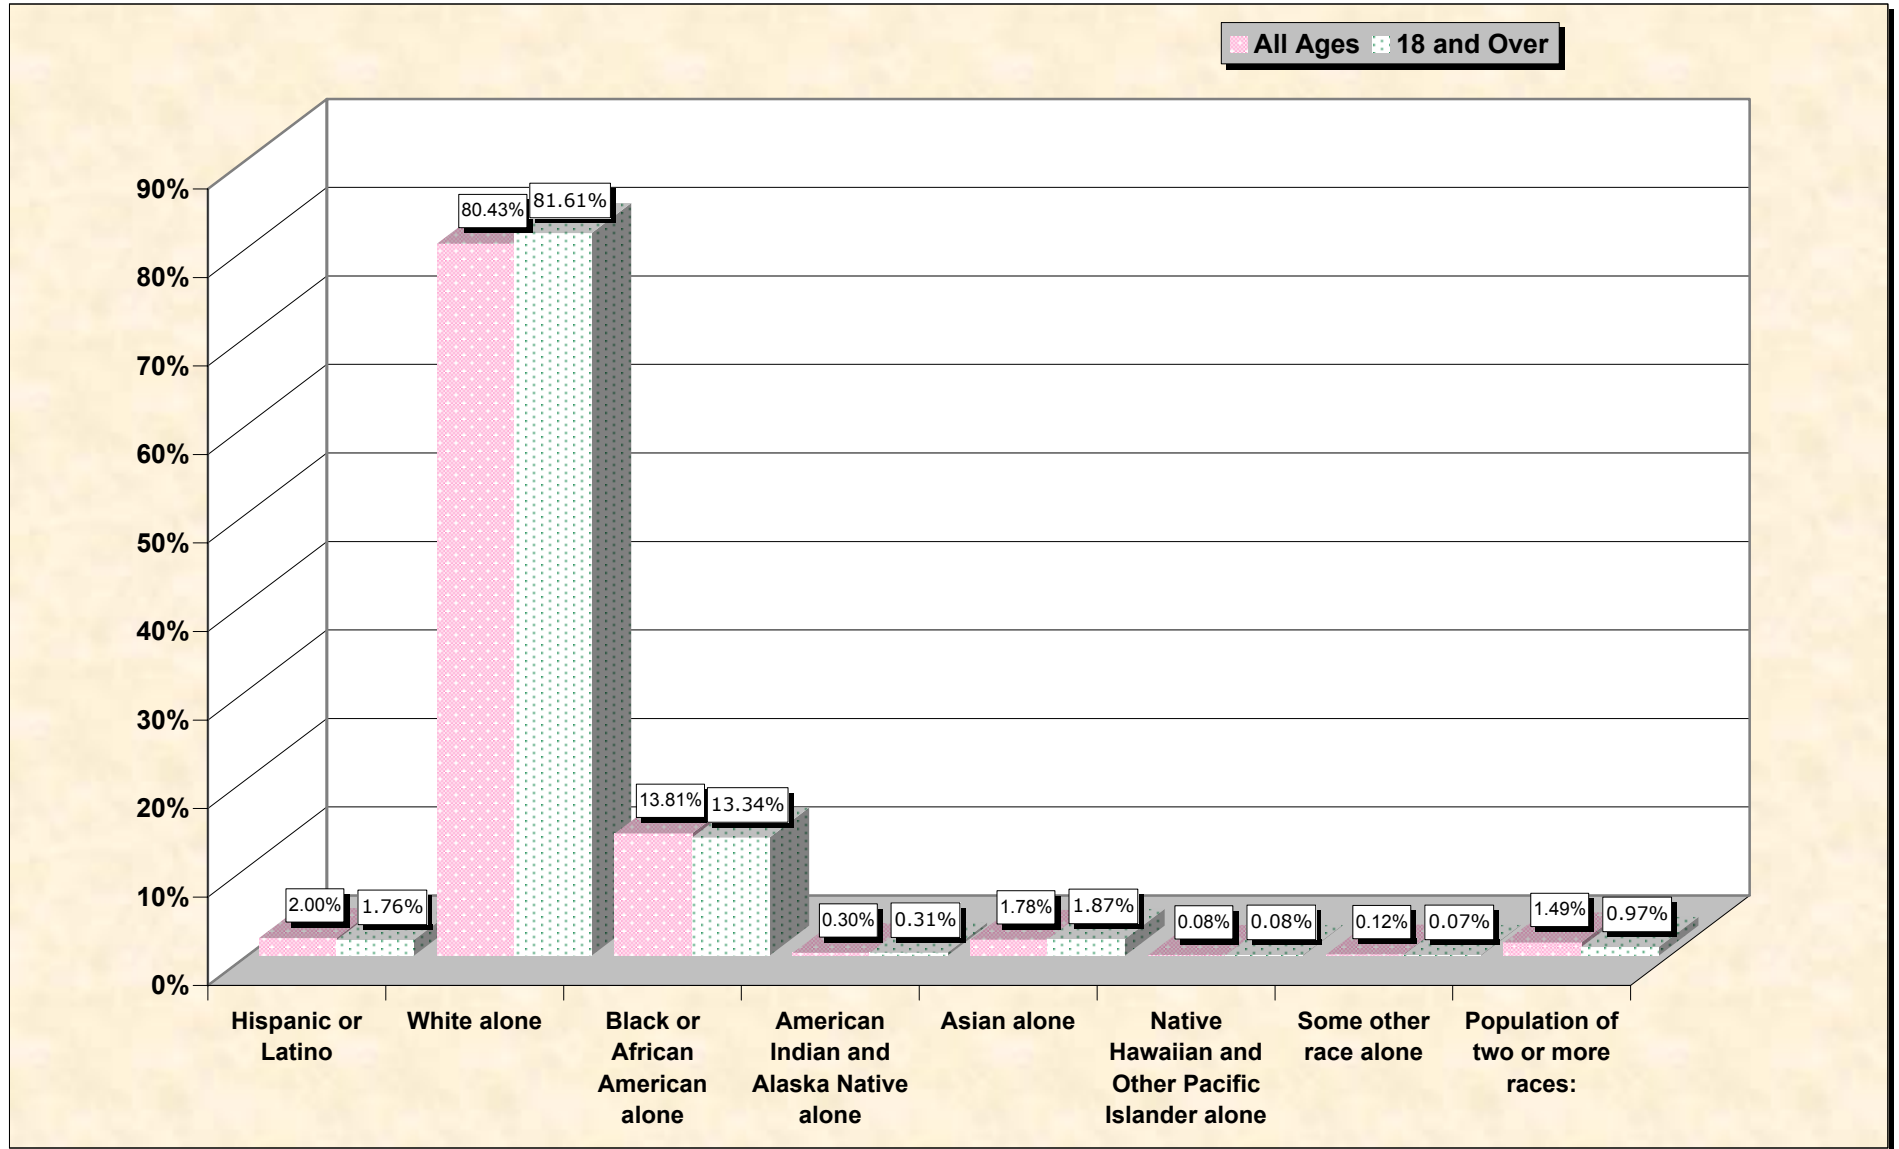

Population by Race or Ethnicity and Age

St. Mary's County, Maryland

Data Set: Census 2000 Redistricting Data (Public Law 94-171) Summary File

www.fairdata2000.com

[3-Oct-02](#)

Hispanic or Latino, and not Hispanic by Race and Age St. Mary's County, Maryland

Source: Data Set: Census 2000 Redistricting Data (Public Law 94-171) Summary File. PL2. HISPANIC OR LATINO, AND NOT HISPANIC OR LATINO BY RACE [73] - Universe: Total population; PL4. HISPANIC OR LATINO, AND NOT HISPANIC OR LATINO BY RACE FOR THE POPULATION 18 YEARS AND OVER [73] - Universe: Total population 18 years and over

source data for Chart

HISPANIC OR LATINO, AND NOT HISPANIC OR LATINO BY RACE

St. Mary's County, Maryland	
Total:	86,211
Hispanic or Latino	1,720
Not Hispanic or Latino:	84,491
Population of one race:	83,209
White alone	69,336
Black or African American alone	11,908
American Indian and Alaska Native alone	259
Asian alone	1,538
Native Hawaiian and Other Pacific Islander alone	65
Some other race alone	103
Population of two or more races:	1,282

Source: Data Set: Census 2000 Redistricting Data (Public Law 94-171) Summary File. PL2. HISPANIC OR LATINO, AND NOT HISPANIC OR LATINO BY RACE [73] - Universe: Total population

HISPANIC OR LATINO, AND NOT HISPANIC OR LATINO BY RACE FOR THE POPULATION 18 YEARS AND OVER